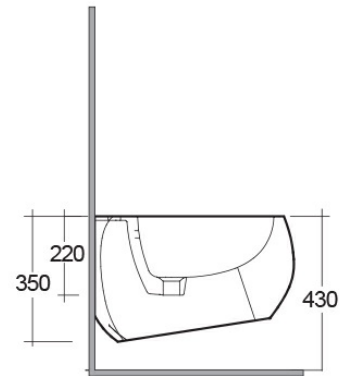

RAK-CLOUD MATT WHITE W/HIDDEN FIXATIONS

Bidets | Wall Hung

RAK
CERAMICS

Technical specifications

Dimensions: 560 x 400 mm

Weight: 23 Kg

Color: Matt White

Parts: CLOBD2101500A - RAK-CLOUD WALL HUNG BIDET MATT WHITE 56CM

Suites: [RAK-CLOUD](#)

Code	Name
CLOBD2101500A	RAK-CLOUD WALL HUNG BIDET MATT WHITE 56CM

Dimensions: All dimensions in mm tolerance $\pm 5\%$ for below 200mm and $\pm 3\%$ for above 200mm.
Note: Due to a continuing development programme to improve design and performance, the manufacturer reserves all rights to vary specifications without prior information.
Please note accessories are for photographic use only.