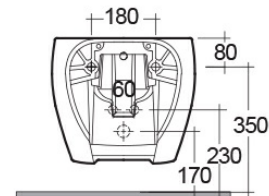

RAK-CLOUD MATT WHITE W/HIDDEN FIXATIONS

Bidets | Wall Hung

RAK
CERAMICS

Technical specifications

Dimensions: 560 x 400 mm

Weight: 23 Kg

Color: Matt White

Parts: CLOBD2101500A - RAK-CLOUD WALL HUNG BIDET MATT WHITE 56CM

Suites: [RAK-CLOUD](#)

Code	Name
CLOBD2101500A	RAK-CLOUD WALL HUNG BIDET MATT WHITE 56CM

Dimensions: All dimensions in mm tolerance $\pm 5\%$ for below 200mm and $\pm 3\%$ for above 200mm.
Note: Due to a continuing development programme to improve design and performance, the manufacturer reserves all rights to vary specifications without prior information.
Please note accessories are for photographic use only.