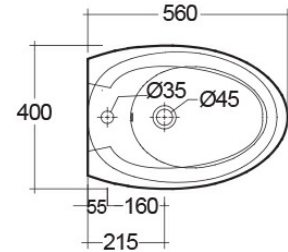

RAK-CLOUD MATT WHITE W/HIDDEN FIXATIONS

Bidets | Wall Hung

RAK
CERAMICS

Technical specifications

Dimensions: 560 x 400 mm

Weight: 23 Kg

Color: Matt White

Parts: CLOBD2101500A - RAK-CLOUD WALL HUNG BIDET MATT WHITE 56CM

Suites: [RAK-CLOUD](#)

Code	Name
CLOBD2101500A	RAK-CLOUD WALL HUNG BIDET MATT WHITE 56CM

Dimensions: All dimensions in mm tolerance $\pm 5\%$ for below 200mm and $\pm 3\%$ for above 200mm.
Note: Due to a continuing development programme to improve design and performance, the manufacturer reserves all rights to vary specifications without prior information.
Please note accessories are for photographic use only.