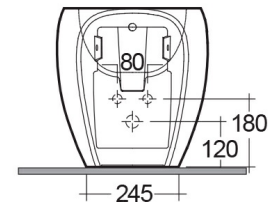

### Technical specifications

Dimensions: 560 x 400 mm

Weight: 25 Kg

Color: Alpine White

Parts: CLOBD2015AWHA - RAK-CLOUD BIDET ALPINE WHITE 56CM

Suites: [RAK-CLOUD](#)

Code	Name
CLOBD2015AWHA	RAK-CLOUD BIDET ALPINE WHITE 56CM

Dimensions: All dimensions in mm tolerance  $\pm 5\%$  for below 200mm and  $\pm 3\%$  for above 200mm.  
Note: Due to a continuing development programme to improve design and performance, the manufacturer reserves all rights to vary specifications without prior information.  
Please note accessories are for photographic use only.