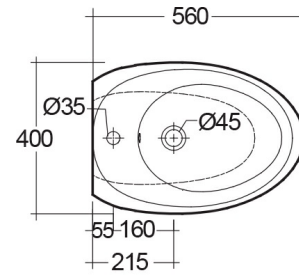

### Technical specifications

Dimensions: 560 x 400 mm

Weight: 25 Kg

Color: Alpine White

Parts: CLOBD2015AWHA - RAK-CLOUD BIDET ALPINE WHITE 56CM

Suites: [RAK-CLOUD](#)

Code	Name
CLOBD2015AWHA	RAK-CLOUD BIDET ALPINE WHITE 56CM

Dimensions: All dimensions in mm tolerance  $\pm 5\%$  for below 200mm and  $\pm 3\%$  for above 200mm.  
Note: Due to a continuing development programme to improve design and performance, the manufacturer reserves all rights to vary specifications without prior information.  
Please note accessories are for photographic use only.