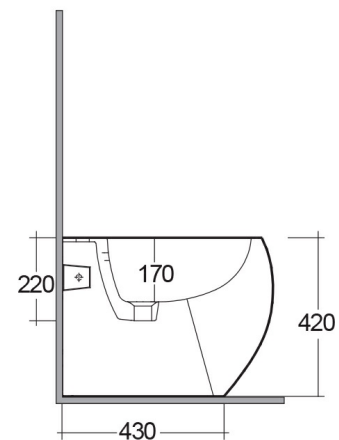

### Technical specifications

Dimensions: 560 x 400 mm

Weight: 25 Kg

Color: Alpine White

Parts: CLOBD2015AWHA - RAK-CLOUD BIDET ALPINE WHITE 56CM

Suites: [RAK-CLOUD](#)

Code	Name
CLOBD2015AWHA	RAK-CLOUD BIDET ALPINE WHITE 56CM

Dimensions: All dimensions in mm tolerance  $\pm 5\%$  for below 200mm and  $\pm 3\%$  for above 200mm.  
Note: Due to a continuing development programme to improve design and performance, the manufacturer reserves all rights to vary specifications without prior information.  
Please note accessories are for photographic use only.