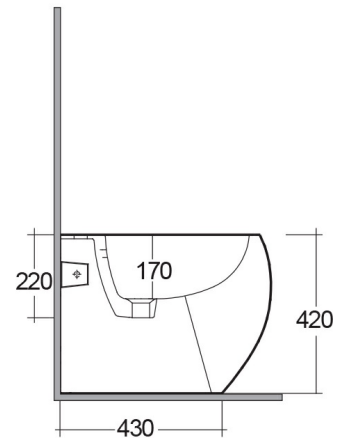

RAK-CLOUD MATT WHITE W/HIDDEN FIXATIONS

Bidets | Back To Wall

RAK
CERAMICS

Technical specifications

Dimensions: 560 x 400 mm

Weight: 25 Kg

Color: Matt White

Parts: CLOBD2015500A - RAK-CLOUD BIDET MATT WHITE 56CM

Suites: [RAK-CLOUD](#)

Code	Name
CLOBD2015500A	RAK-CLOUD BIDET MATT WHITE 56CM

Dimensions: All dimensions in mm tolerance $\pm 5\%$ for below 200mm and $\pm 3\%$ for above 200mm.
Note: Due to a continuing development programme to improve design and performance, the manufacturer reserves all rights to vary specifications without prior information.
Please note accessories are for photographic use only.