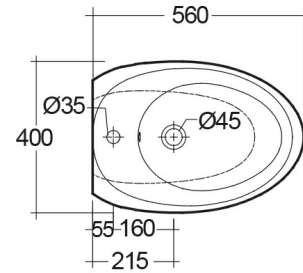

RAK-CLOUD MATT WHITE W/HIDDEN FIXATIONS

Bidets | Back To Wall

RAK
CERAMICS

Technical specifications

Dimensions: 560 x 400 mm

Weight: 25 Kg

Color: Matt White

Parts: CLOBD2015500A - RAK-CLOUD BIDET MATT WHITE 56CM

Suites: [RAK-CLOUD](#)

Code	Name
CLOBD2015500A	RAK-CLOUD BIDET MATT WHITE 56CM

Dimensions: All dimensions in mm tolerance $\pm 5\%$ for below 200mm and $\pm 3\%$ for above 200mm.
Note: Due to a continuing development programme to improve design and performance, the manufacturer reserves all rights to vary specifications without prior information.
Please note accessories are for photographic use only.