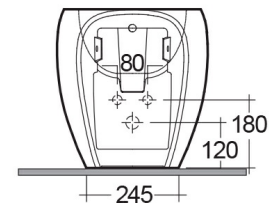

RAK-CLOUD MATT WHITE W/HIDDEN FIXATIONS

Bidets | Back To Wall

RAK
CERAMICS

Technical specifications

Dimensions: 560 x 400 mm

Weight: 25 Kg

Color: Matt White

Parts: CLOBD2015500A - RAK-CLOUD BIDET MATT WHITE 56CM

Suites: [RAK-CLOUD](#)

Code	Name
CLOBD2015500A	RAK-CLOUD BIDET MATT WHITE 56CM

Dimensions: All dimensions in mm tolerance $\pm 5\%$ for below 200mm and $\pm 3\%$ for above 200mm.
Note: Due to a continuing development programme to improve design and performance, the manufacturer reserves all rights to vary specifications without prior information.
Please note accessories are for photographic use only.