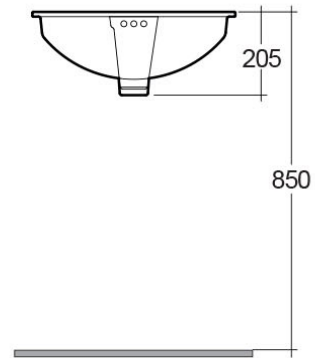

RAK-CLEO

Wash basin | Under Counter

RAK
CERAMICS

Technical specifications

Dimensions: 515 x 365 mm

Weight: 10 Kg

Color: Alpine White

Shape of basin: Rectangle

Overflow hole: yes

Code	Name
OC143AWHA	CLEO WASH BASIN 51CM

Dimensions: All dimensions in mm tolerance $\pm 5\%$ for below 200mm and $\pm 3\%$ for above 200mm.

Note: Due to a continuing development programme to improve design and performance, the manufacturer reserves all rights to vary specifications without prior information.