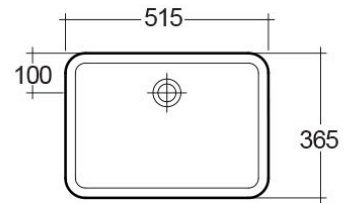

RAK-CLEO

Wash basin | Under Counter

RAK
CERAMICS

Technical specifications

Dimensions: 515 x 365 mm

Weight: 10 Kg

Color: Alpine White

Shape of basin: Rectangle

Overflow hole: yes

Code	Name
OC143AWHA	CLEO WASH BASIN 51CM

Dimensions: All dimensions in mm tolerance $\pm 5\%$ for below 200mm and $\pm 3\%$ for above 200mm.

Note: Due to a continuing development programme to improve design and performance, the manufacturer reserves all rights to vary specifications without prior information.