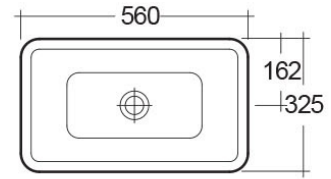

RAK-CHAMELION

Wash basin | Drop In

RAK
CERAMICS

Technical specifications

Dimensions: 560 x 325 mm

Weight: 8 Kg

Color: Alpine White

Shape of basin: Rectangle

Overflow hole: yes

Code	Name
CM01AWHA	CHAMELION WASH BASIN 56CM

Dimensions: All dimensions in mm tolerance $\pm 5\%$ for below 200mm and $\pm 3\%$ for above 200mm.

Note: Due to a continuing development programme to improve design and performance, the manufacturer reserves all rights to vary specifications without prior information.