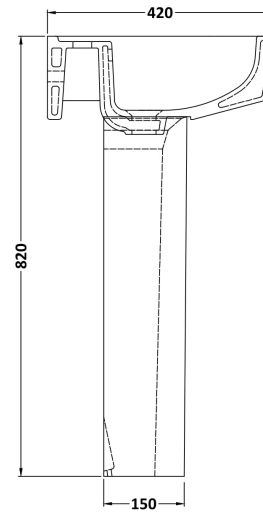

Sales Code: Cbl009

Description: Bliss 520mm Basin & Pedestal

Packaging Details

Barcode: 5055275867754