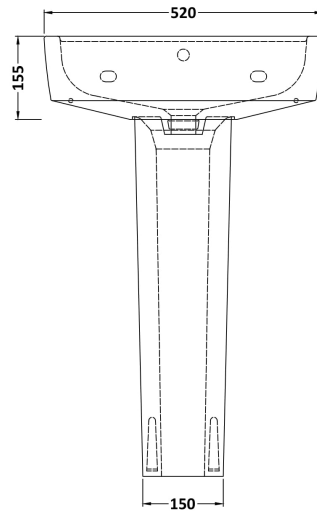

Sales Code: Cbl009

Description: Bliss 520mm Basin & Pedestal

Packaging Details

Barcode: 5055275867754