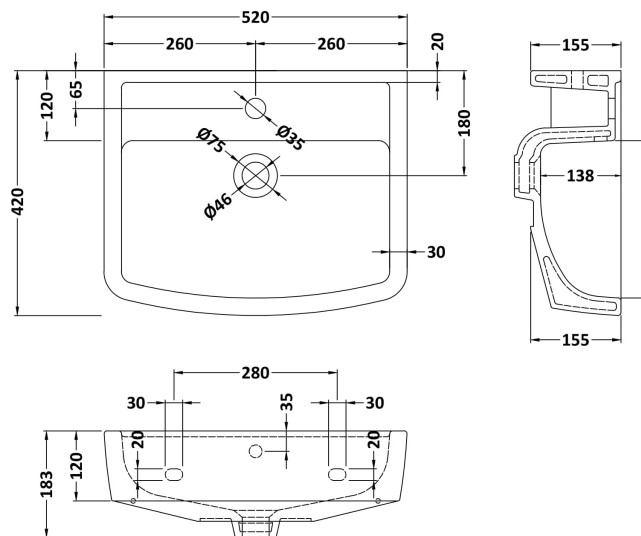

### Product Dimensions

|                   |     |
|-------------------|-----|
| Height (mm):      | 670 |
| Width (mm):       | 180 |
| Depth (mm):       | 155 |
| Nett Weight (kg): | 10  |

### Outer Box Dimensions (If Applicable)

|                    |               |
|--------------------|---------------|
| Height (mm):       |               |
| Width (mm):        |               |
| Depth (mm):        |               |
| Gross Weight (kg): |               |
| Barcode:           | 5055369022526 |

**Cisterns:** Operating Type: Not Applicable Fittings: Not Applicable  
Lever Type: Not Applicable

**Basins:** Tap Hole: Not Applicable Chain Stay Hole: Not Applicable  
Template: Not Applicable Waste Type Req: Not Applicable  
Overflow Inc: Not Applicable Overflow Cover: Not Applicable  
Inner Bowl Depth (mm): 665mm

### Product Dimensions

|                   |      |
|-------------------|------|
| Height (mm):      | 183  |
| Width (mm):       | 520  |
| Depth (mm):       | 420  |
| Nett Weight (kg): | 15.8 |