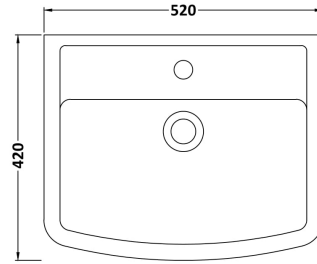

Sales Code: Cbl009

Description: Bliss 520mm Basin & Pedestal

Packaging Details

Barcode: 5055275867754