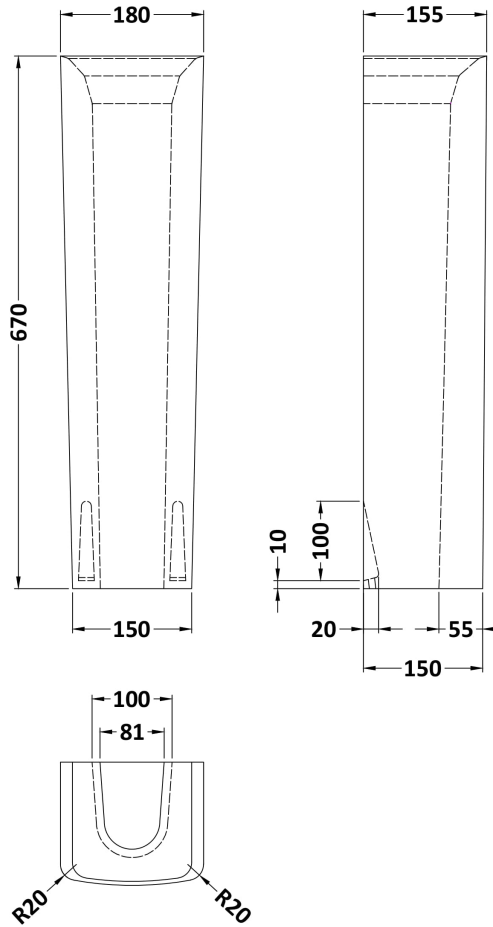

Sales Code: Cbl009

Description: Bliss 520mm Basin & Pedestal

### Product Dimensions

|                   |     |
|-------------------|-----|
| Height (mm):      | 670 |
| Width (mm):       | 180 |
| Depth (mm):       | 155 |
| Nett Weight (kg): | 10  |

### Packaging Dimensions

|                    |      |
|--------------------|------|
| Height (mm):       | 180  |
| Width (mm):        | 695  |
| Depth (mm):        | 205  |
| Gross Weight (kg): | 10.5 |

### Product Dimensions

|                   |      |
|-------------------|------|
| Height (mm):      | 183  |
| Width (mm):       | 520  |
| Depth (mm):       | 420  |
| Nett Weight (kg): | 15.8 |