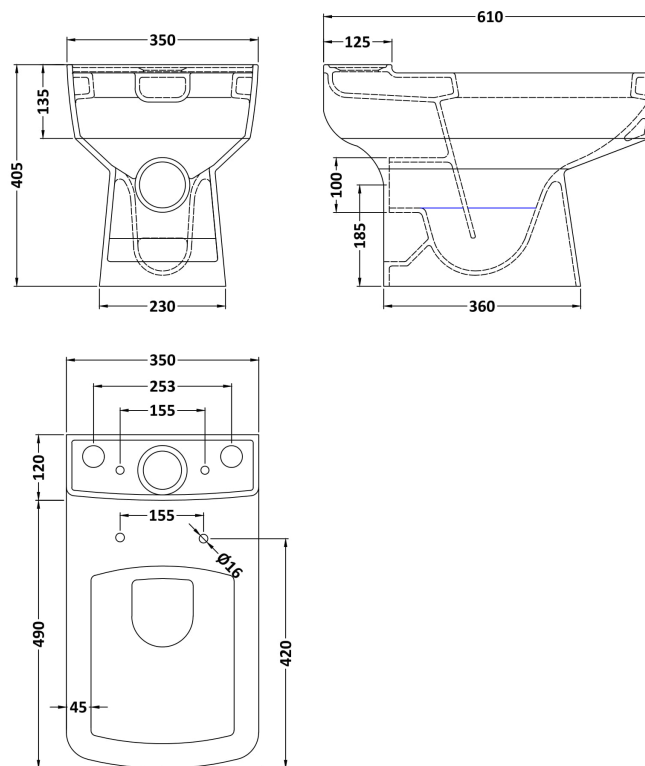

Sales Code: Cbl008

Description: Bliss Semi Flush To Wall Wc

Packaging Details

Barcode: 5055275867778

Sales Code: NCH100B

Description: Esq Square Pan Only

Product Dimensions

Height (mm):	405
Width (mm):	350
Depth (mm):	610
Nett Weight (kg):	29

Packaging Dimensions

Height (mm):	435
Width (mm):	425
Depth (mm):	635
Gross Weight (kg):	30

Packaging Data

Box Colour:	Brown Cardboard Box - Printed
Box Qty:	1
Label Size:	100 x 50
Label Colour:	Not Applicable
Label Qty:	0

Outer Box Dimensions (If Applicable)

Height (mm):	
Width (mm):	
Depth (mm):	
Gross Weight (kg):	
Barcode:	5055369029211

Product Details

Country of Origin:	China
Fitting Instruction:	No
Certification:	CE: Yes WRAS: N/A WRAS No: N/A
Product Material:	Vitreous China
Fixing Supplied:	No

Sales Code: NCH101

Description: Esq Square Cistern & Fittings

Product Dimensions

Height (mm):	380
Width (mm):	374
Depth (mm):	138
Nett Weight (kg):	11.53

Packaging Dimensions

Height (mm):	165
Width (mm):	390
Depth (mm):	410
Gross Weight (kg):	13