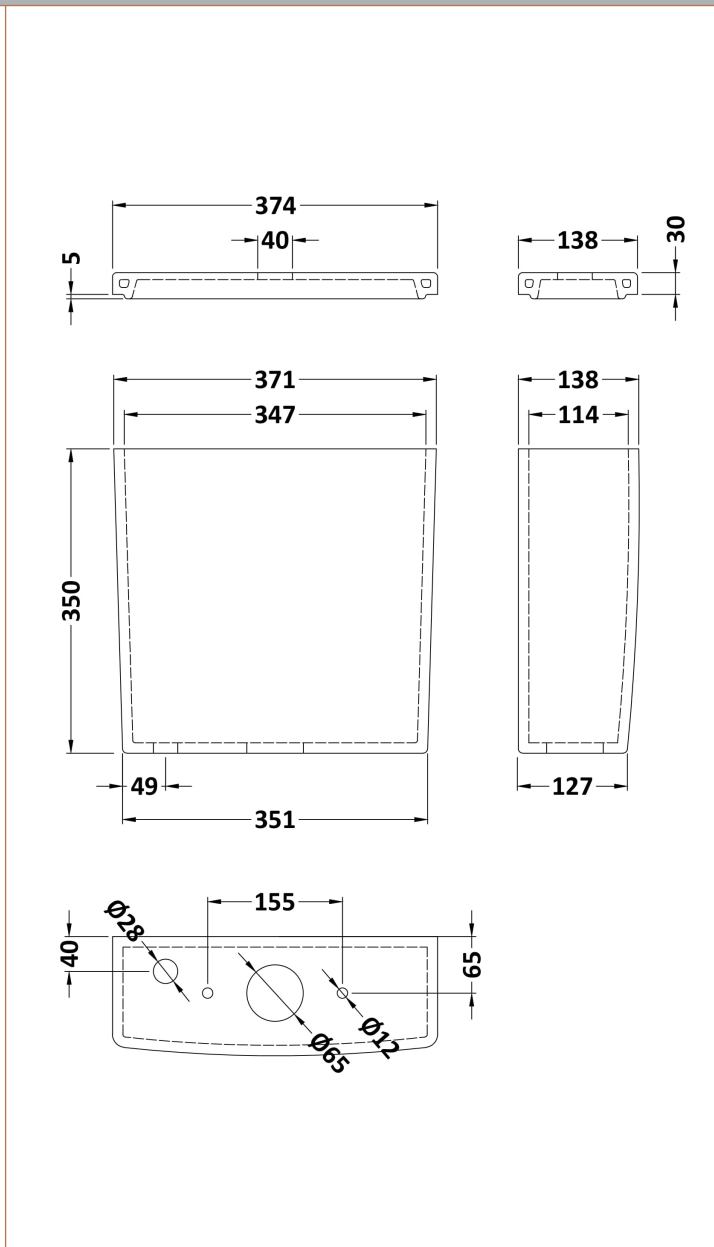

Sales Code: Cbl008

Description: Bliss Semi Flush To Wall Wc

Packaging Details

Barcode: 5055275867778

Sales Code: NCH100B

Description: Esq Square Pan Only

Product Dimensions

Height (mm):	405
Width (mm):	350
Depth (mm):	610
Nett Weight (kg):	29

Packaging Dimensions

Height (mm):	435
Width (mm):	425
Depth (mm):	635
Gross Weight (kg):	30

Packaging Data

Box Colour:	Brown Cardboard Box - Printed
Box Qty:	1
Label Size:	100 x 50
Label Colour:	Not Applicable
Label Qty:	0

Outer Box Dimensions (If Applicable)

Height (mm):	
Width (mm):	
Depth (mm):	
Gross Weight (kg):	
Barcode:	5055369029211

Product Details

Country of Origin:	China
Fitting Instruction:	No
Certification:	CE: Yes WRAS: N/A WRAS No: N/A
Product Material:	Vitreous China
Fixing Supplied:	No

Sales Code: NCH101

Description: Esq Square Cistern & Fittings

Product Dimensions

Height (mm):	380
Width (mm):	374
Depth (mm):	138
Nett Weight (kg):	11.53

Packaging Dimensions

Height (mm):	165
Width (mm):	390
Depth (mm):	410
Gross Weight (kg):	13