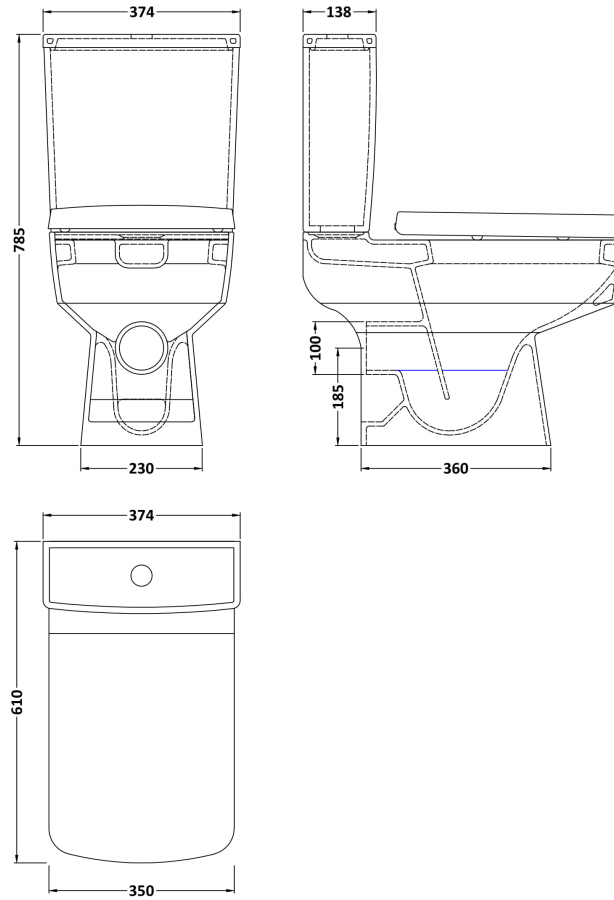

Sales Code: Cbl008

Description: Bliss Semi Flush To Wall Wc

Packaging Details

Barcode: 5055275867778

Sales Code: NCH100B

Description: Esq Square Pan Only

Product Dimensions

Height (mm):	405
Width (mm):	350
Depth (mm):	610
Nett Weight (kg):	29

Packaging Dimensions

Height (mm):	435
Width (mm):	425
Depth (mm):	635
Gross Weight (kg):	30

Packaging Data

Box Colour:	Brown Cardboard Box - Printed
Box Qty:	1
Label Size:	100 x 50
Label Colour:	Not Applicable
Label Qty:	0

Outer Box Dimensions (If Applicable)

Height (mm):	
Width (mm):	
Depth (mm):	
Gross Weight (kg):	
Barcode:	5055369029211

Product Details

Country of Origin:	China
Fitting Instruction:	No
Certification:	CE: Yes WRAS: N/A WRAS No: N/A
Product Material:	Vitreous China
Fixing Supplied:	No

Sales Code: NCH101

Description: Esq Square Cistern & Fittings

Product Dimensions

Height (mm):	380
Width (mm):	374
Depth (mm):	138
Nett Weight (kg):	11.53

Packaging Dimensions

Height (mm):	165
Width (mm):	390
Depth (mm):	410
Gross Weight (kg):	13