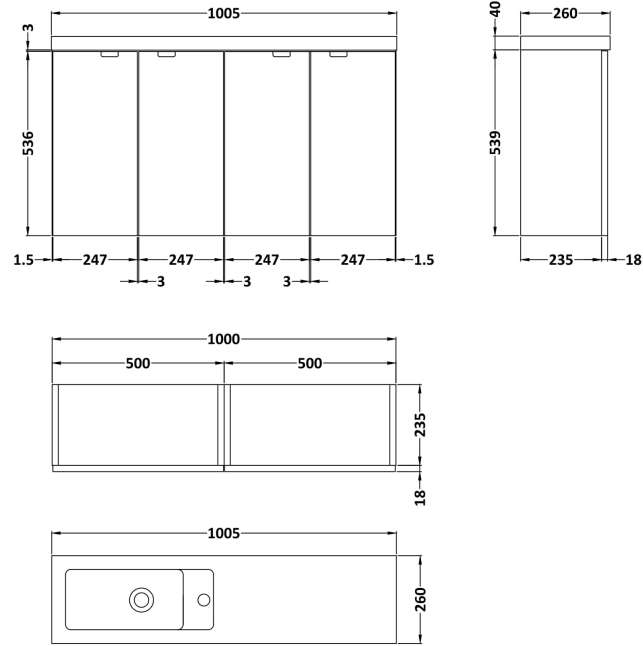

Sales Code: CBI143

Description: 1000mm Combination Vanity Compact

Packaging Details

Barcode: 5056211851745

Sales Code: OFF134

Description: 500 2-Door Wall Hung Unit (255mm)

Product Dimensions

Height (mm):	540
Width (mm):	500
Depth (mm):	283
Nett Weight (kg):	9.5

Packaging Dimensions

Height (mm):	560
Width (mm):	520
Depth (mm):	275
Gross Weight (kg):	10

Packaging Data

Box Colour:	Brown Cardboard Box
Box Qty:	1
Label Size:	x
Label Colour:	White Label
Label Qty:	0

Outer Box Dimensions (If Applicable)

Sales Code: PMB402

Description: 1000 Straight Polymarble Basin

Product Dimensions

Height (mm):	135
Width (mm):	1003
Depth (mm):	255
Nett Weight (kg):	11.8

Packaging Dimensions

Height (mm):	190
Width (mm):	320
Depth (mm):	1060
Gross Weight (kg):	11.8

Packaging Data

Box Colour:	Brown Cardboard Box - Printed
Box Qty:	1
Label Size:	100 x 50
Label Colour:	White Label
Label Qty:	2

Outer Box Dimensions (If Applicable)

Height (mm):	
Width (mm):	
Depth (mm):	
Gross Weight (kg):	
Barcode:	5056211847410