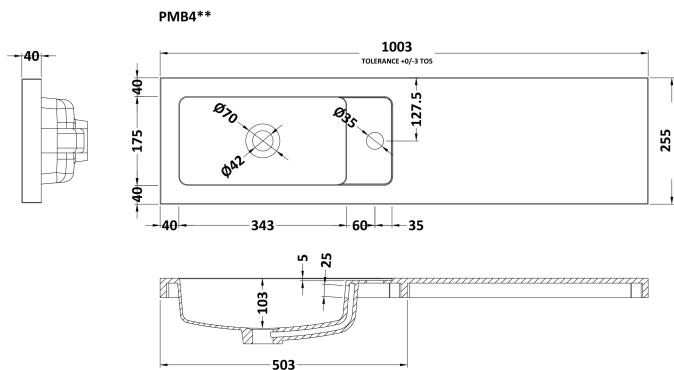

Packaging Dimensions

Height (mm):	560
Width (mm):	520
Depth (mm):	275
Gross Weight (kg):	10

Packaging Data

Box Colour:	Brown Cardboard Box
Box Qty:	1
Label Size:	x
Label Colour:	White Label
Label Qty:	0

Outer Box Dimensions (If Applicable)

Height (mm):	
Width (mm):	
Depth (mm):	
Gross Weight (kg):	
Barcode:	5056211848677

Product Details

Country of Origin:	China
Fitting Instruction:	No
Certification:	FSC: Yes CE: N/A
Colour:	Gloss White
Construction Method:	Cam & Wood Dowel
Construction Type:	Rigid
Cabinet Finish:	MFC Painted Gloss
Fascia Finish:	MFC Painted Gloss
Cabinet Thickness (mm):	16
Fascia Thickness (mm):	18
Drawer Included:	No
Drawer Type:	Not Applicable
No of Shelves:	0
Hinge Type:	95 Degree Clip-On Soft Close
Hinge Included:	Yes, Supplied
Adjustable Legs:	No, Not Required
Fixings Included:	Yes
Handle Style:	Modern
Handle Included:	Yes, Supplied
Waste Shroud:	No
Handle Type:	Wrapover

Sales Code: PMB402

Description: 1000 Straight Polymarble Basin

Product Dimensions

Height (mm):	135
Width (mm):	1003
Depth (mm):	255
Nett Weight (kg):	11.8

Packaging Dimensions

Height (mm):	190
Width (mm):	320
Depth (mm):	1060
Gross Weight (kg):	11.8

Packaging Data

Box Colour:	Brown Cardboard Box - Printed
Box Qty:	1
Label Size:	100 x 50
Label Colour:	White Label
Label Qty:	2

Outer Box Dimensions (If Applicable)

Height (mm):	
Width (mm):	
Depth (mm):	
Gross Weight (kg):	
Barcode:	5056211847410