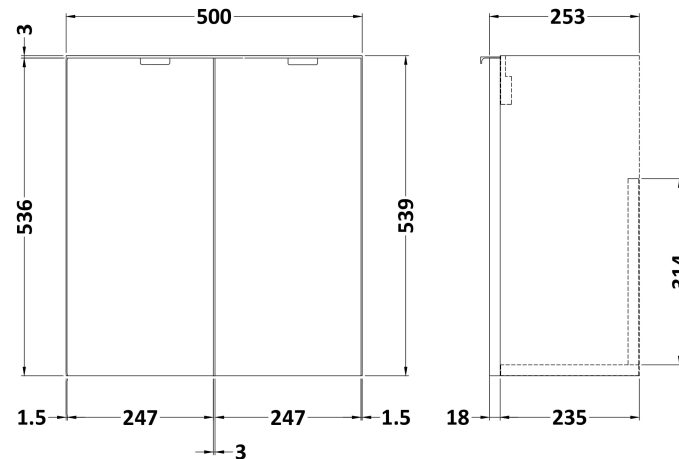

Sales Code: CBI143

Description: 1000mm Combination Vanity Compact

Packaging Details

Barcode: 5056211851745

Sales Code: OFF134

Description: 500 2-Door Wall Hung Unit (255mm)

Product Dimensions

Height (mm):	540
Width (mm):	500
Depth (mm):	283
Nett Weight (kg):	9.5

Packaging Dimensions

Height (mm):	560
Width (mm):	520
Depth (mm):	275
Gross Weight (kg):	10

Packaging Data

Box Colour:	Brown Cardboard Box
Box Qty:	1
Label Size:	x
Label Colour:	White Label
Label Qty:	0

Outer Box Dimensions (If Applicable)

Sales Code: PMB402

Description: 1000 Straight Polymarble Basin

Product Dimensions

Height (mm):	135
Width (mm):	1003
Depth (mm):	255
Nett Weight (kg):	11.8

Packaging Dimensions

Height (mm):	190
Width (mm):	320
Depth (mm):	1060
Gross Weight (kg):	11.8

Packaging Data

Box Colour:	Brown Cardboard Box - Printed
Box Qty:	1
Label Size:	100 x 50
Label Colour:	White Label
Label Qty:	2

Outer Box Dimensions (If Applicable)

Height (mm):	
Width (mm):	
Depth (mm):	
Gross Weight (kg):	
Barcode:	5056211847410