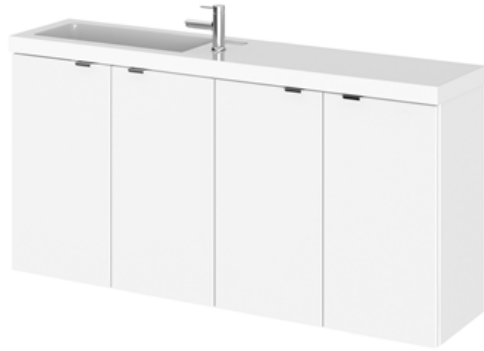

Sales Code: CBI143

Description: 1000mm Combination Vanity Compact

Packaging Details

Barcode: 5056211851745

Sales Code: OFF134

Description: 500 2-Door Wall Hung Unit (255mm)

Product Dimensions

Height (mm):	540
Width (mm):	500
Depth (mm):	283
Nett Weight (kg):	9.5

Packaging Dimensions

Height (mm):	560
Width (mm):	520
Depth (mm):	275
Gross Weight (kg):	10

Packaging Data

Box Colour:	Brown Cardboard Box
Box Qty:	1
Label Size:	x
Label Colour:	White Label
Label Qty:	0

Outer Box Dimensions (If Applicable)

Height (mm):	
Width (mm):	
Depth (mm):	
Gross Weight (kg):	
Barcode:	5056211848677

Product Details

Country of Origin:	China
Fitting Instruction:	No
Certification:	FSC: Yes CE: N/A
Colour:	Gloss White
Construction Method:	Cam & Wood Dowel
Construction Type:	Rigid
Cabinet Finish:	MFC Painted Gloss
Fascia Finish:	MFC Painted Gloss
Cabinet Thickness (mm):	16
Fascia Thickness (mm):	18
Drawer Included:	No
Drawer Type:	Not Applicable
No of Shelves:	0
Hinge Type:	95 Degree Clip-On Soft Close
Hinge Included:	Yes, Supplied
Adjustable Legs:	No, Not Required
Fixings Included:	Yes
Handle Style:	Modern
Handle Included:	Yes, Supplied
Waste Shroud:	No
Handle Type:	Wrapover

Sales Code: PMB402

Description: 1000 Straight Polymarble Basin

Product Dimensions

Height (mm):	135
Width (mm):	1003
Depth (mm):	255
Nett Weight (kg):	11.8

Packaging Dimensions

Height (mm):	190
Width (mm):	320
Depth (mm):	1060
Gross Weight (kg):	11.8