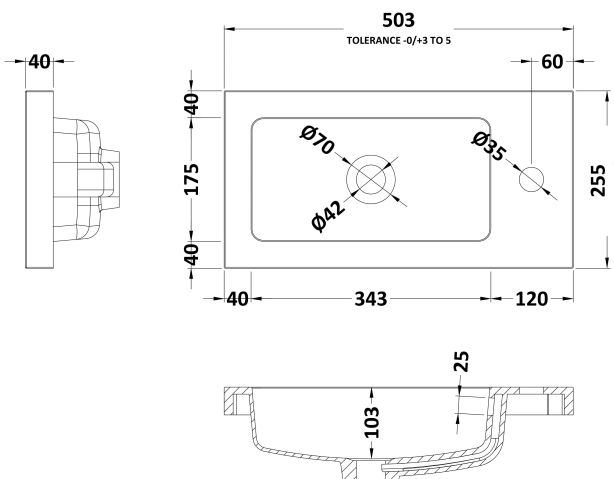

Sales Code: CBI138

Description: 500 2-Door Wall Hung Unit & Basin

Packaging Details

Barcode: 5056211848974

Sales Code: OFF134

Description: 500 2-Door Wall Hung Unit (255mm)

Product Dimensions

Height (mm):	540
Width (mm):	500
Depth (mm):	283
Nett Weight (kg):	9.5

Packaging Dimensions

Height (mm):	560
Width (mm):	520
Depth (mm):	275
Gross Weight (kg):	10

Packaging Data

Box Colour:	Brown Cardboard Box
Box Qty:	1
Label Size:	x
Label Colour:	White Label
Label Qty:	0

Outer Box Dimensions (If Applicable)

Sales Code: PMB302

Description: 500 Side Tap Basin 1Th (502.5X255x40)

Product Dimensions

Height (mm):	255
Width (mm):	503
Depth (mm):	135
Nett Weight (kg):	8

Packaging Dimensions

Height (mm):	305
Width (mm):	205
Depth (mm):	555
Gross Weight (kg):	8

Packaging Data

Box Colour:	Brown Cardboard Box - Printed
Box Qty:	1
Label Size:	100 x 50
Label Colour:	White Label
Label Qty:	2

Outer Box Dimensions (If Applicable)

Height (mm):	
Width (mm):	
Depth (mm):	
Gross Weight (kg):	
Barcode:	5055369063031