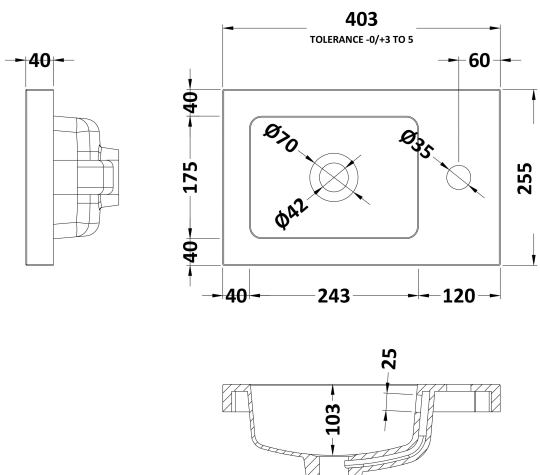

Packaging Dimensions

Height (mm):	560
Width (mm):	420
Depth (mm):	275
Gross Weight (kg):	8.5

Packaging Data

Box Colour:	Brown Cardboard Box
Box Qty:	1
Label Size:	x
Label Colour:	White Label
Label Qty:	0

Outer Box Dimensions (If Applicable)

Height (mm):	
Width (mm):	
Depth (mm):	
Gross Weight (kg):	
Barcode:	5056211848615

Product Details

Country of Origin:	China
Fitting Instruction:	No
Certification:	FSC: Yes CE: N/A
Colour:	Gloss White
Construction Method:	Cam & Wood Dowel
Construction Type:	Rigid
Cabinet Finish:	MFC Painted Gloss
Fascia Finish:	MFC Painted Gloss
Cabinet Thickness (mm):	16
Fascia Thickness (mm):	18
Drawer Included:	No
Drawer Type:	Not Applicable
No of Shelves:	0
Hinge Type:	95 Degree Clip-On Soft Close
Hinge Included:	Yes, Supplied
Adjustable Legs:	No, Not Required
Fixings Included:	Yes
Handle Style:	Modern
Handle Included:	Yes, Supplied
Waste Shroud:	No
Handle Type:	Wrapover

Sales Code: PMB301

Description: 400 Side Tap Basin 1Th (402.5X255x40)

Product Dimensions

Height (mm):	255
Width (mm):	403
Depth (mm):	135
Nett Weight (kg):	6.01

Packaging Dimensions

Height (mm):	315
Width (mm):	205
Depth (mm):	455
Gross Weight (kg):	6.01

Packaging Data

Box Colour:	
Box Qty:	
Label Size:	x
Label Colour:	
Label Qty:	

Outer Box Dimensions (If Applicable)

Height (mm):	
Width (mm):	
Depth (mm):	
Gross Weight (kg):	
Barcode:	5055369063024

Product Details