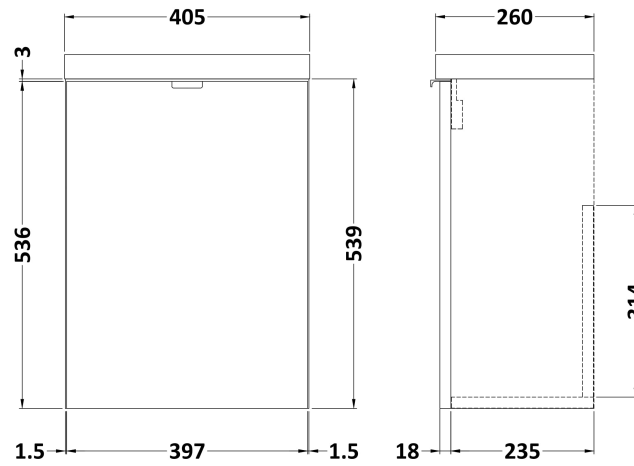

Sales Code: CBI137

Description: 400 1-Door Wall Hung Unit & Basin

Packaging Details

Barcode: 5056211848912

Sales Code: OFF131

Description: 400 1-Door Wall Hung Unit (255mm)

Product Dimensions

Height (mm):	540
Width (mm):	400
Depth (mm):	283
Nett Weight (kg):	8

Packaging Dimensions

Height (mm):	560
Width (mm):	420
Depth (mm):	275
Gross Weight (kg):	8.5

Packaging Data

Box Colour:	Brown Cardboard Box
Box Qty:	1
Label Size:	x
Label Colour:	White Label
Label Qty:	0

Sales Code: PMB301

Description: 400 Side Tap Basin 1Th (402.5X255x40)

Product Dimensions

Height (mm):	255
Width (mm):	403
Depth (mm):	135
Nett Weight (kg):	6.01

Packaging Dimensions

Height (mm):	315
Width (mm):	205
Depth (mm):	455
Gross Weight (kg):	6.01

Packaging Data

Box Colour:	
Box Qty:	
Label Size:	x
Label Colour:	
Label Qty:	

Outer Box Dimensions (If Applicable)

Height (mm):	
Width (mm):	
Depth (mm):	
Gross Weight (kg):	
Barcode:	5055369063024

Product Details