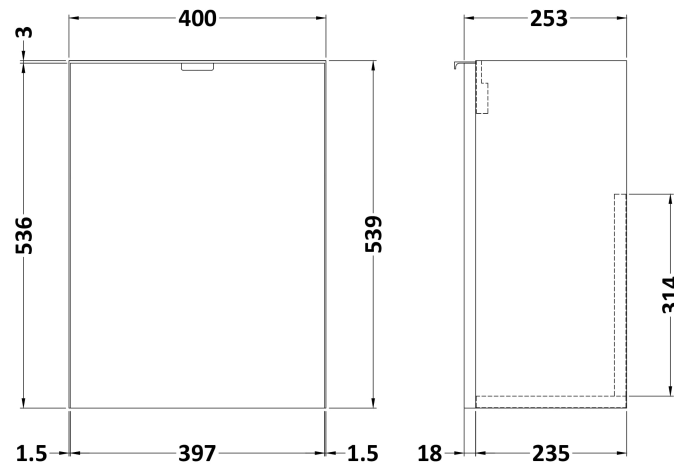

Sales Code: CBI137

Description: 400 1-Door Wall Hung Unit & Basin

Packaging Details

Barcode: 5056211848912

Sales Code: OFF131

Description: 400 1-Door Wall Hung Unit (255mm)

Product Dimensions

Height (mm):	540
Width (mm):	400
Depth (mm):	283
Nett Weight (kg):	8

Packaging Dimensions

Height (mm):	560
Width (mm):	420
Depth (mm):	275
Gross Weight (kg):	8.5

Packaging Data

Box Colour:	Brown Cardboard Box
Box Qty:	1
Label Size:	x
Label Colour:	White Label
Label Qty:	0

Sales Code: PMB301

Description: 400 Side Tap Basin 1Th (402.5X255x40)

Product Dimensions

Height (mm):	255
Width (mm):	403
Depth (mm):	135
Nett Weight (kg):	6.01

Packaging Dimensions

Height (mm):	315
Width (mm):	205
Depth (mm):	455
Gross Weight (kg):	6.01

Packaging Data

Box Colour:	
Box Qty:	
Label Size:	x
Label Colour:	
Label Qty:	

Outer Box Dimensions (If Applicable)

Height (mm):	
Width (mm):	
Depth (mm):	
Gross Weight (kg):	
Barcode:	5055369063024

Product Details