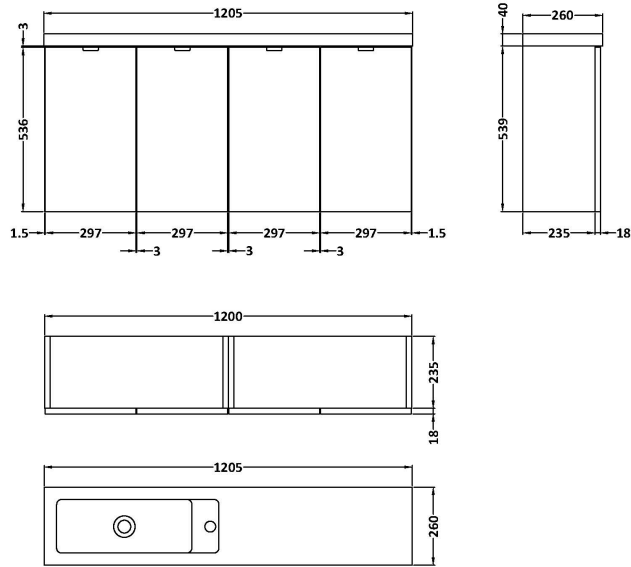

Sales Code: CBI135

Description: 1200 Wh 4-Door Vanity W/Slimline Basin

Packaging Details

Barcode: 5056211816850

Sales Code: OFF167

Description: 600 2-Door Wall Hung Unit

Product Dimensions

Height (mm):	540
Width (mm):	600
Depth (mm):	283
Nett Weight (kg):	11

Packaging Dimensions

Height (mm):	375
Width (mm):	620
Depth (mm):	560
Gross Weight (kg):	11.5

Packaging Data

Box Colour:	Brown Cardboard Box
Box Qty:	1
Label Size:	x
Label Colour:	White Label
Label Qty:	0

Outer Box Dimensions (If Applicable)

Height (mm):	
Width (mm):	
Depth (mm):	
Gross Weight (kg):	
Barcode:	5056211812944

Product Details

Country of Origin:	China
Fitting Instruction:	No
Certification:	FSC: Yes CE: N/A
Colour:	Gloss White
Construction Method:	Cam & Wood Dowel
Construction Type:	Rigid
Cabinet Finish:	MFC Painted Gloss
Fascia Finish:	MFC Painted Gloss
Cabinet Thickness (mm):	16
Fascia Thickness (mm):	18
Drawer Included:	No
Drawer Type:	Not Applicable
No of Shelves:	0
Hinge Type:	95 Degree Clip-On Soft Close
Hinge Included:	Yes, Supplied
Adjustable Legs:	No, Not Required
Fixings Included:	Yes
Handle Style:	Modern
Handle Included:	Yes, Supplied
Waste Shroud:	No
Handle Type:	Wrapover

Sales Code: PMB404

Description: 1200 Straight Polymarble Basin

Product Dimensions

Height (mm):	135
Width (mm):	1203
Depth (mm):	255
Nett Weight (kg):	14

Packaging Dimensions

Height (mm):	190
Width (mm):	320
Depth (mm):	1260
Gross Weight (kg):	14