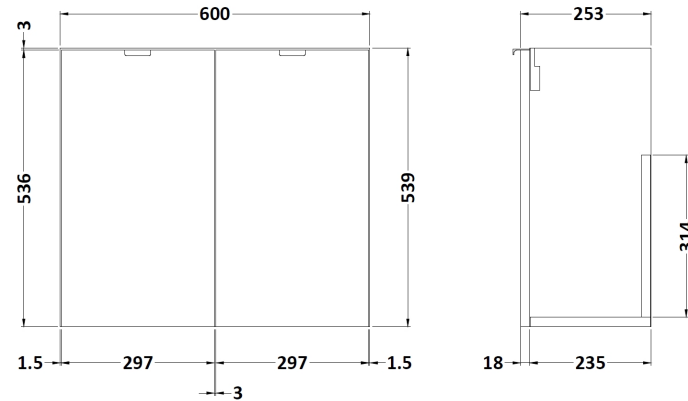

Sales Code: CBI135

Description: 1200 Wh 4-Door Vanity W/Slimline Basin

Packaging Details

Barcode: 5056211816850

Sales Code: OFF167

Description: 600 2-Door Wall Hung Unit

Product Dimensions

Height (mm):	540
Width (mm):	600
Depth (mm):	283
Nett Weight (kg):	11

Packaging Dimensions

Height (mm):	375
Width (mm):	620
Depth (mm):	560
Gross Weight (kg):	11.5

Packaging Data

Box Colour:	Brown Cardboard Box
Box Qty:	1
Label Size:	x
Label Colour:	White Label
Label Qty:	0

Outer Box Dimensions (If Applicable)

Height (mm):	
Width (mm):	
Depth (mm):	
Gross Weight (kg):	
Barcode:	5056211812944

Product Details

Country of Origin:	China
Fitting Instruction:	No
Certification:	FSC: Yes CE: N/A
Colour:	Gloss White
Construction Method:	Cam & Wood Dowel
Construction Type:	Rigid
Cabinet Finish:	MFC Painted Gloss
Fascia Finish:	MFC Painted Gloss
Cabinet Thickness (mm):	16
Fascia Thickness (mm):	18
Drawer Included:	No
Drawer Type:	Not Applicable
No of Shelves:	0
Hinge Type:	95 Degree Clip-On Soft Close
Hinge Included:	Yes, Supplied
Adjustable Legs:	No, Not Required
Fixings Included:	Yes
Handle Style:	Modern
Handle Included:	Yes, Supplied
Waste Shroud:	No
Handle Type:	Wrapover

Sales Code: PMB404

Description: 1200 Straight Polymarble Basin

Product Dimensions

Height (mm):	135
Width (mm):	1203
Depth (mm):	255
Nett Weight (kg):	14

Packaging Dimensions

Height (mm):	190
Width (mm):	320
Depth (mm):	1260
Gross Weight (kg):	14