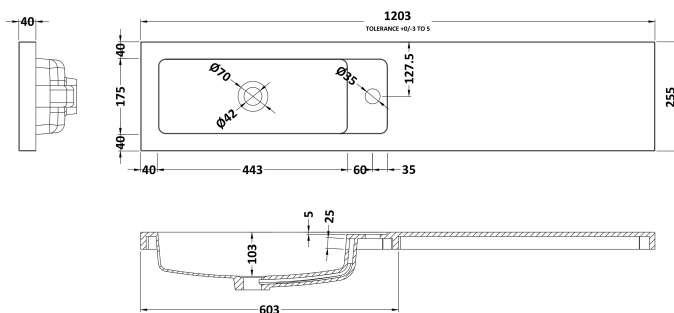

Packaging Dimensions

Height (mm):	375
Width (mm):	620
Depth (mm):	560
Gross Weight (kg):	11.5

Packaging Data

Box Colour:	Brown Cardboard Box
Box Qty:	1
Label Size:	x
Label Colour:	White Label
Label Qty:	0

Outer Box Dimensions (If Applicable)

Height (mm):	
Width (mm):	
Depth (mm):	
Gross Weight (kg):	
Barcode:	5056211812944

Product Details

Country of Origin:	China
Fitting Instruction:	No
Certification:	FSC: Yes CE: N/A
Colour:	Gloss White
Construction Method:	Cam & Wood Dowel
Construction Type:	Rigid
Cabinet Finish:	MFC Painted Gloss
Fascia Finish:	MFC Painted Gloss
Cabinet Thickness (mm):	16
Fascia Thickness (mm):	18
Drawer Included:	No
Drawer Type:	Not Applicable
No of Shelves:	0
Hinge Type:	95 Degree Clip-On Soft Close
Hinge Included:	Yes, Supplied
Adjustable Legs:	No, Not Required
Fixings Included:	Yes
Handle Style:	Modern
Handle Included:	Yes, Supplied
Waste Shroud:	No
Handle Type:	Wrapover

Sales Code: PMB404

Description: 1200 Straight Polymarble Basin

Product Dimensions

Height (mm):	135
Width (mm):	1203
Depth (mm):	255
Nett Weight (kg):	14

Packaging Dimensions

Height (mm):	190
Width (mm):	320
Depth (mm):	1260
Gross Weight (kg):	14

Packaging Data

Box Colour:	Brown Cardboard Box - Printed
Box Qty:	1
Label Size:	100 x 50
Label Colour:	White Label
Label Qty:	2

Outer Box Dimensions (If Applicable)

Height (mm):	
Width (mm):	
Depth (mm):	
Gross Weight (kg):	
Barcode:	5055275812440