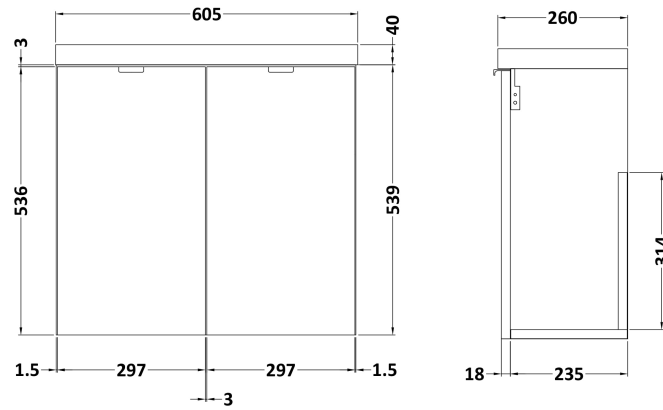

Sales Code: CBI129

Description: 600 2-Door Wall Hung Unit & Basin

Packaging Details

Barcode: 5056211815433

Sales Code: OFF167

Description: 600 2-Door Wall Hung Unit

Product Dimensions

Height (mm):	540
Width (mm):	600
Depth (mm):	283
Nett Weight (kg):	11

Packaging Dimensions

Height (mm):	375
Width (mm):	620
Depth (mm):	560
Gross Weight (kg):	11.5

Packaging Data

Box Colour:	Brown Cardboard Box
Box Qty:	1
Label Size:	x
Label Colour:	White Label
Label Qty:	0

Outer Box Dimensions (If Applicable)

Height (mm):	
Width (mm):	
Depth (mm):	
Gross Weight (kg):	
Barcode:	5056211812944

Product Details

Country of Origin:	China
Fitting Instruction:	No
Certification:	FSC: Yes CE: N/A
Colour:	Gloss White
Construction Method:	Cam & Wood Dowel
Construction Type:	Rigid
Cabinet Finish:	MFC Painted Gloss
Fascia Finish:	MFC Painted Gloss
Cabinet Thickness (mm):	16
Fascia Thickness (mm):	18
Drawer Included:	No
Drawer Type:	Not Applicable
No of Shelves:	0
Hinge Type:	95 Degree Clip-On Soft Close
Hinge Included:	Yes, Supplied
Adjustable Legs:	No, Not Required
Fixings Included:	Yes
Handle Style:	Modern
Handle Included:	Yes, Supplied
Waste Shroud:	No
Handle Type:	Wrapover

Sales Code: PMB303

Description: 600 Side Tape Basin 1Th (602.5X255x40)

Product Dimensions

Height (mm):	255
Width (mm):	603
Depth (mm):	135
Nett Weight (kg):	9

Packaging Dimensions

Height (mm):	305
Width (mm):	205
Depth (mm):	655
Gross Weight (kg):	9