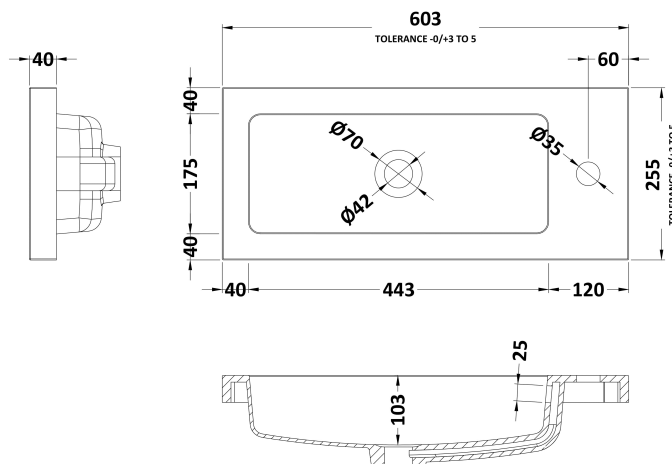

Packaging Dimensions

Height (mm):	375
Width (mm):	620
Depth (mm):	560
Gross Weight (kg):	11.5

Packaging Data

Box Colour:	Brown Cardboard Box
Box Qty:	1
Label Size:	x
Label Colour:	White Label
Label Qty:	0

Outer Box Dimensions (If Applicable)

Height (mm):	
Width (mm):	
Depth (mm):	
Gross Weight (kg):	
Barcode:	5056211812944

Product Details

Country of Origin:	China
Fitting Instruction:	No
Certification:	FSC: Yes CE: N/A
Colour:	Gloss White
Construction Method:	Cam & Wood Dowel
Construction Type:	Rigid
Cabinet Finish:	MFC Painted Gloss
Fascia Finish:	MFC Painted Gloss
Cabinet Thickness (mm):	16
Fascia Thickness (mm):	18
Drawer Included:	No
Drawer Type:	Not Applicable
No of Shelves:	0
Hinge Type:	95 Degree Clip-On Soft Close
Hinge Included:	Yes, Supplied
Adjustable Legs:	No, Not Required
Fixings Included:	Yes
Handle Style:	Modern
Handle Included:	Yes, Supplied
Waste Shroud:	No
Handle Type:	Wrapover

Sales Code: PMB303

Description: 600 Side Tape Basin 1Th (602.5X255x40)

Product Dimensions

Height (mm):	255
Width (mm):	603
Depth (mm):	135
Nett Weight (kg):	9

Packaging Dimensions

Height (mm):	305
Width (mm):	205
Depth (mm):	655
Gross Weight (kg):	9

Packaging Data

Box Colour:	Brown Cardboard Box - Printed
Box Qty:	1
Label Size:	100 x 50
Label Colour:	White Label
Label Qty:	2

Outer Box Dimensions (If Applicable)

Height (mm):	
Width (mm):	
Depth (mm):	
Gross Weight (kg):	
Barcode:	5055369063048