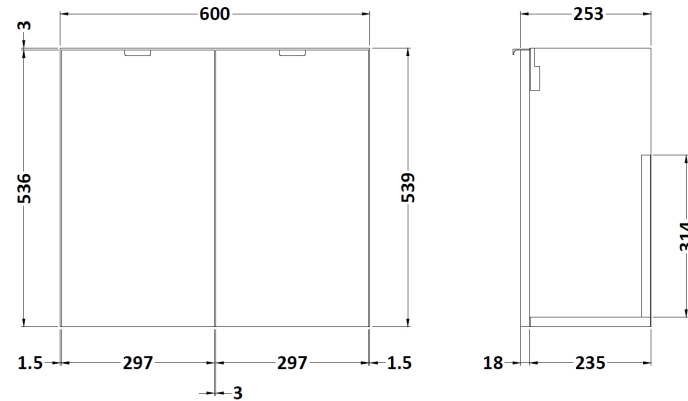

Sales Code: CBI129

Description: 600 2-Door Wall Hung Unit & Basin

Packaging Details

Barcode: 5056211815433

Sales Code: OFF167

Description: 600 2-Door Wall Hung Unit

Product Dimensions

Height (mm):	540
Width (mm):	600
Depth (mm):	283
Nett Weight (kg):	11

Packaging Dimensions

Height (mm):	375
Width (mm):	620
Depth (mm):	560
Gross Weight (kg):	11.5

Packaging Data

Box Colour:	Brown Cardboard Box
Box Qty:	1
Label Size:	x
Label Colour:	White Label
Label Qty:	0

Outer Box Dimensions (If Applicable)

Height (mm):	
Width (mm):	
Depth (mm):	
Gross Weight (kg):	
Barcode:	5056211812944

Product Details

Country of Origin:	China
Fitting Instruction:	No
Certification:	FSC: Yes CE: N/A
Colour:	Gloss White
Construction Method:	Cam & Wood Dowel
Construction Type:	Rigid
Cabinet Finish:	MFC Painted Gloss
Fascia Finish:	MFC Painted Gloss
Cabinet Thickness (mm):	16
Fascia Thickness (mm):	18
Drawer Included:	No
Drawer Type:	Not Applicable
No of Shelves:	0
Hinge Type:	95 Degree Clip-On Soft Close
Hinge Included:	Yes, Supplied
Adjustable Legs:	No, Not Required
Fixings Included:	Yes
Handle Style:	Modern
Handle Included:	Yes, Supplied
Waste Shroud:	No
Handle Type:	Wrapover

Sales Code: PMB303

Description: 600 Side Tape Basin 1Th (602.5X255x40)

Product Dimensions

Height (mm):	255
Width (mm):	603
Depth (mm):	135
Nett Weight (kg):	9

Packaging Dimensions

Height (mm):	305
Width (mm):	205
Depth (mm):	655
Gross Weight (kg):	9