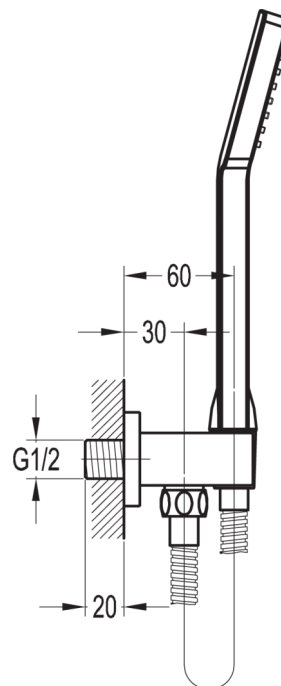

TECHNICAL DATA SHEET

CASCADE SHOWER SET WITH SHOWER BRACKET OUTLET ELBOW, KI034 HAND SHOWER AND KI200D HOSE

Category:
Range:
Weight:

Shower Accessories
Cascade
12kg

Guarantee:
Sub Category:

10 year
Hand Shower Kits

Dimensions are in millimetres except thread sizes which are BSP imperial.

Features

- The minimum operating pressure requirement for this product is 0.2 bar (LP)

Notes

Our guarantee is subject to the product having been installed, used and maintained in accordance with our instructions. All working parts (such as hinges, ceramic disks, cartridges, seals and cistern fittings), which are subject to normal wear and tear, are covered for 36 months from proof of purchase date. Our guarantee applies to the original purchaser and is non-transferable. Our guarantee is only applicable in the UK and ROI. This does not affect your statutory rights.