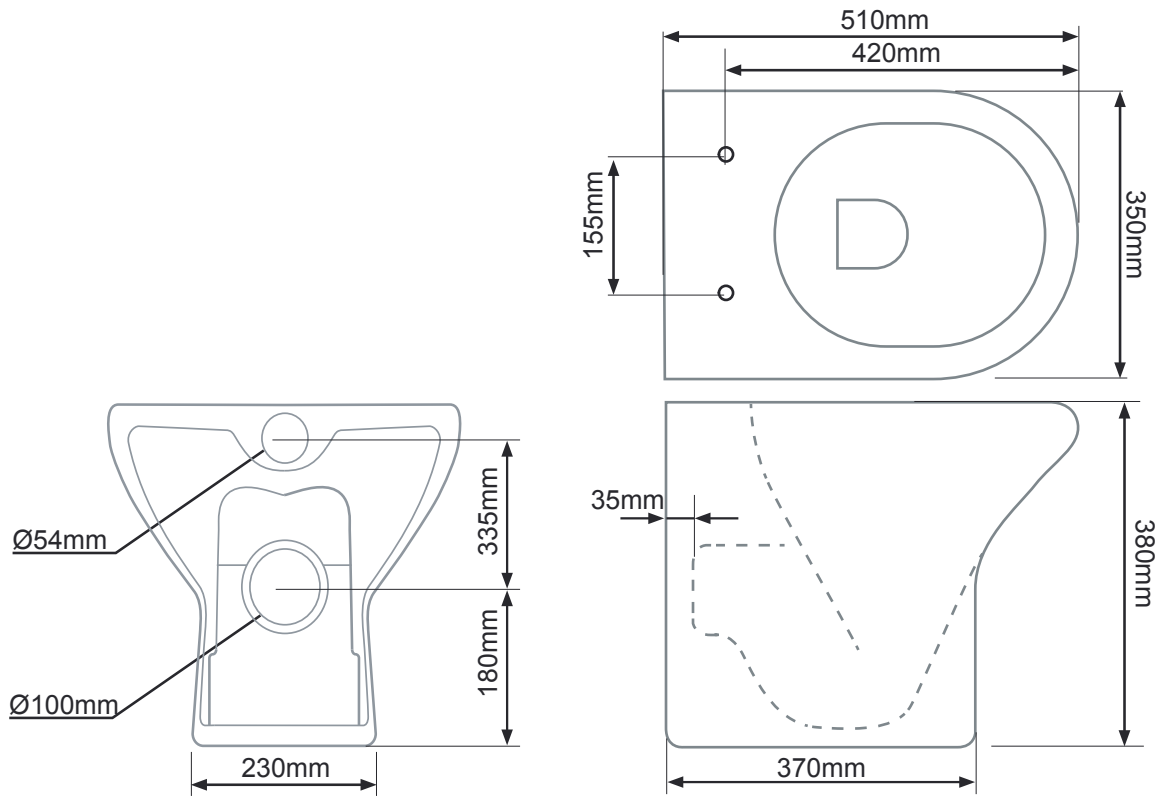

No.	Description	Product Code	Fixings included	Gross Weight	Net Weight
1	Ion Soft Close Toilet Seat	TS150S	Yes	2.4kg	---
2	Micra Back to Wall Pan	BTW100S	Yes	20.2kg	---

Cistern Settings:

Full Flush Volume: 6L

Reduced Flush Volume: 4L

Floor Fixing Kit:

FAQ's

What side is the inlet located? **Right hand side**

Can this pan be used with a side connection outlet pipe? **No**

Are there any other compatible seats? **No**