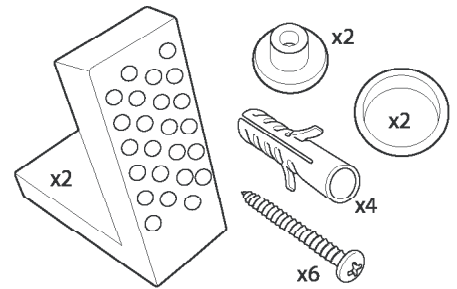

No.	Description	Product Code	Fixings included	Gross Weight	Net Weight
1	Ion Soft Close Toilet Seat	TS150S	Yes	2.4kg	---
2	Micra Back to Wall Pan	BTW100S	Yes	20.2kg	---

Cistern Settings:

Full Flush Volume: 6L

Reduced Flush Volume: 4L

Floor Fixing Kit:

FAQ's

What side is the inlet located? **Right hand side**

Can this pan be used with a side connection outlet pipe? **No**

Are there any other compatible seats? **No**