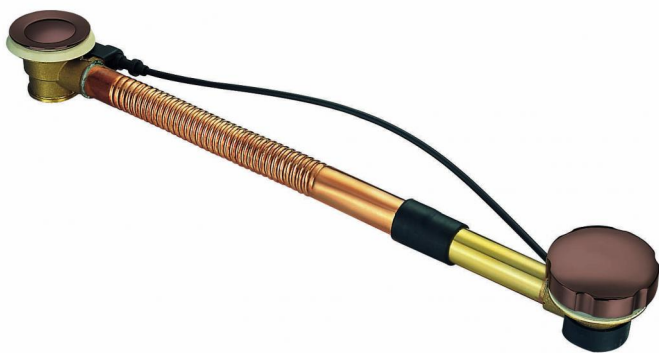

## DELUXE SOLID BRASS BATH POP UP WASTE - ORB

Dimensions are in millimetres except thread sizes which are BSP imperial.