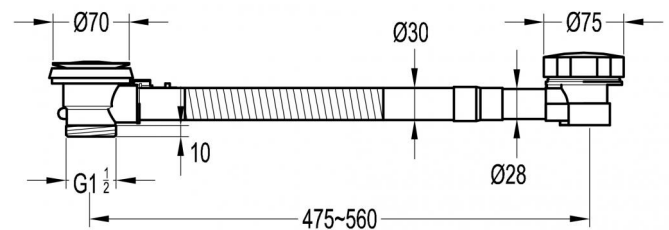

## DELUXE SOLID BRASS BATH POP UP WASTE - ORB

Dimensions are in millimetres except thread sizes which are BSP imperial.