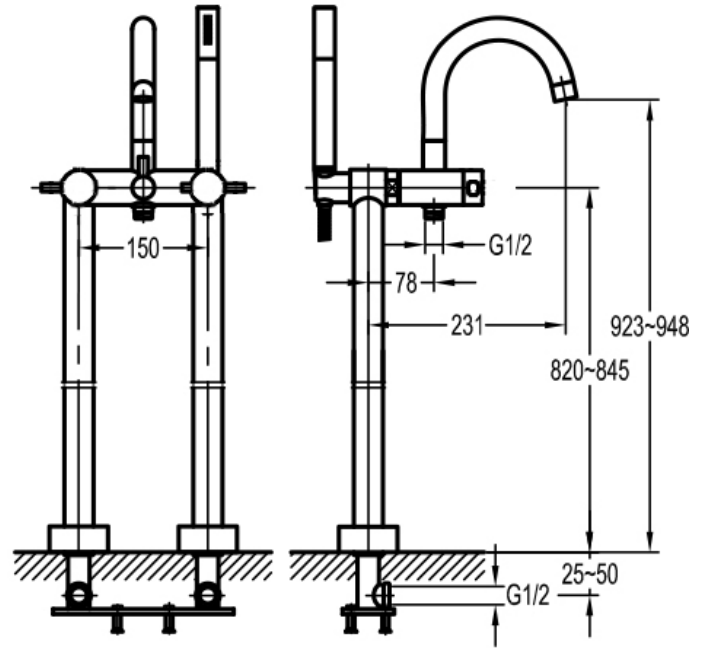

TECHNICAL DATA SHEET

LEVO FLOOR STANDING BATH AND SHOWER MIXER -
BRUSHED NICKEL

Dimensions are in millimetres except thread sizes which are BSP imperial.

Notes

Our guarantee is subject to the product having been installed, used and maintained in accordance with our instructions. All working parts (such as hinges, ceramic disks, cartridges, seals and cistern fittings), which are subject to normal wear and tear, are covered for 36 months from proof of purchase date. Our guarantee applies to the original purchaser and is non-transferable. Our guarantee is only applicable in the UK and ROI. This does not affect your statutory rights.

We recommend that a pressure reducing valve is fitted in installations where the water supply pressure exceeds 3 bar. Pressure in excess of 3 bar could reduce the working life of this product and invalidate the guarantee.