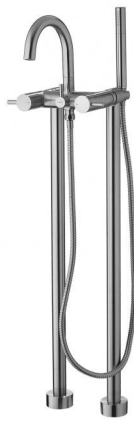

TECHNICAL DATA SHEET

LEVO FLOOR STANDING BATH AND SHOWER MIXER -
BRUSHED NICKEL

Dimensions are in millimetres except thread sizes which are BSP imperial.

Notes

Our guarantee is subject to the product having been installed, used and maintained in accordance with our instructions. All working parts (such as hinges, ceramic disks, cartridges, seals and cistern fittings), which are subject to normal wear and tear, are covered for 36 months from proof of purchase date. Our guarantee applies to the original purchaser and is non-transferable. Our guarantee is only applicable in the UK and ROI. This does not affect your statutory rights.