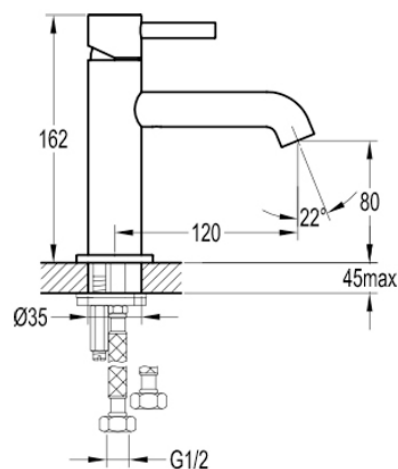

TECHNICAL DATA SHEET

LEVO MONO BASIN MIXER - BRUSHED NICKEL

Dimensions are in millimetres except thread sizes which are BSP imperial.

Notes

Our guarantee is subject to the product having been installed, used and maintained in accordance with our instructions. All working parts (such as hinges, ceramic disks, cartridges, seals and cistern fittings), which are subject to normal wear and tear, are covered for 36 months from proof of purchase date. Our guarantee applies to the original purchaser and is non-transferable. Our guarantee is only applicable in the UK and ROI. This does not affect your statutory rights.