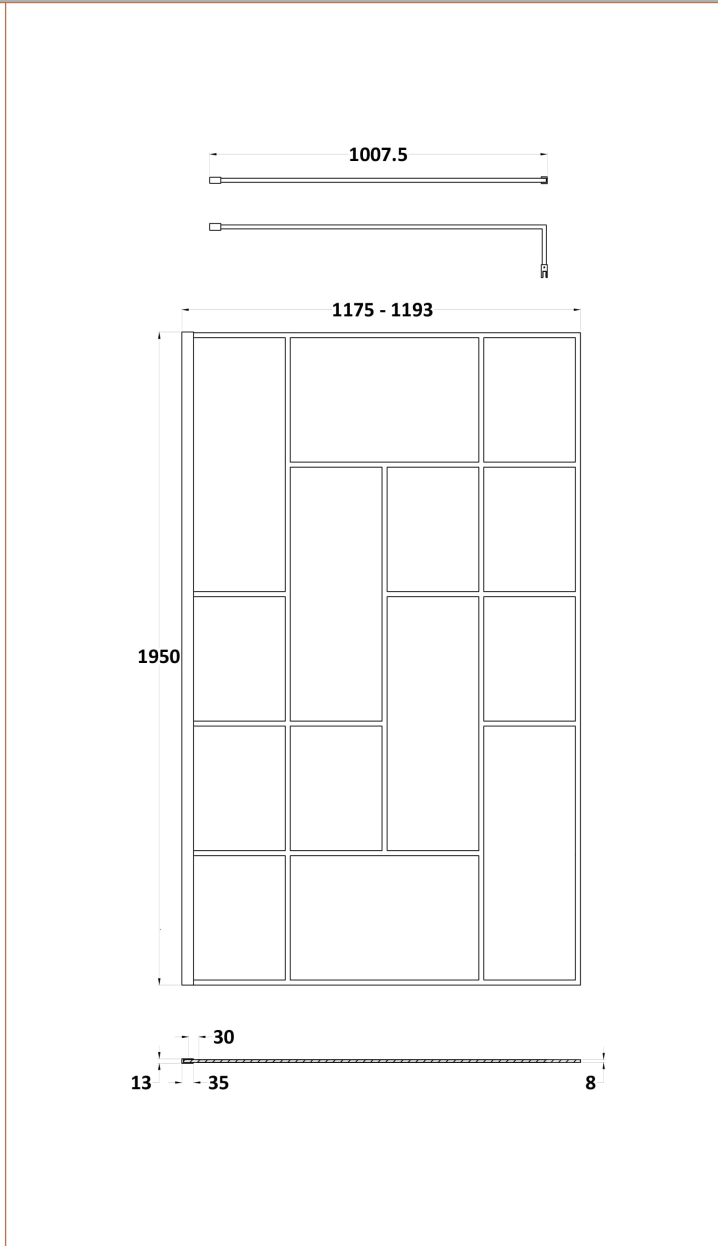

**Sales Code:** BFCPB12

**Description:** ABSTRACT 1200 SCREEN WITH CEILING POSTS

**Packaging Details**

Barcode: 5056462644264

Sales Code: WRSFB12

Description: ABSTRACT Frm Wetroom Screen 1200X1950x8

**Product Dimensions**

Height (mm):	1950
Width (mm):	1200
Depth (mm):	14
Nett Weight (kg):	52.7

**Packaging Dimensions**

Height (mm):	60
Width (mm):	1250
Length (mm):	2070
Gross Weight (kg):	53.2

**Packaging Data**

Box Colour:	Brown Cardboard Box - Printed
Box Qty:	1
Label Size:	x
Label Colour:	Not Applicable
Label Qty:	0

### Product Dimensions

Height (mm):	3000
Width (mm):	34
Depth (mm):	34
Nett Weight (kg):	3

### Packaging Dimensions

Height (mm):	2030
Width (mm):	100
Length (mm):	70
Gross Weight (kg):	3