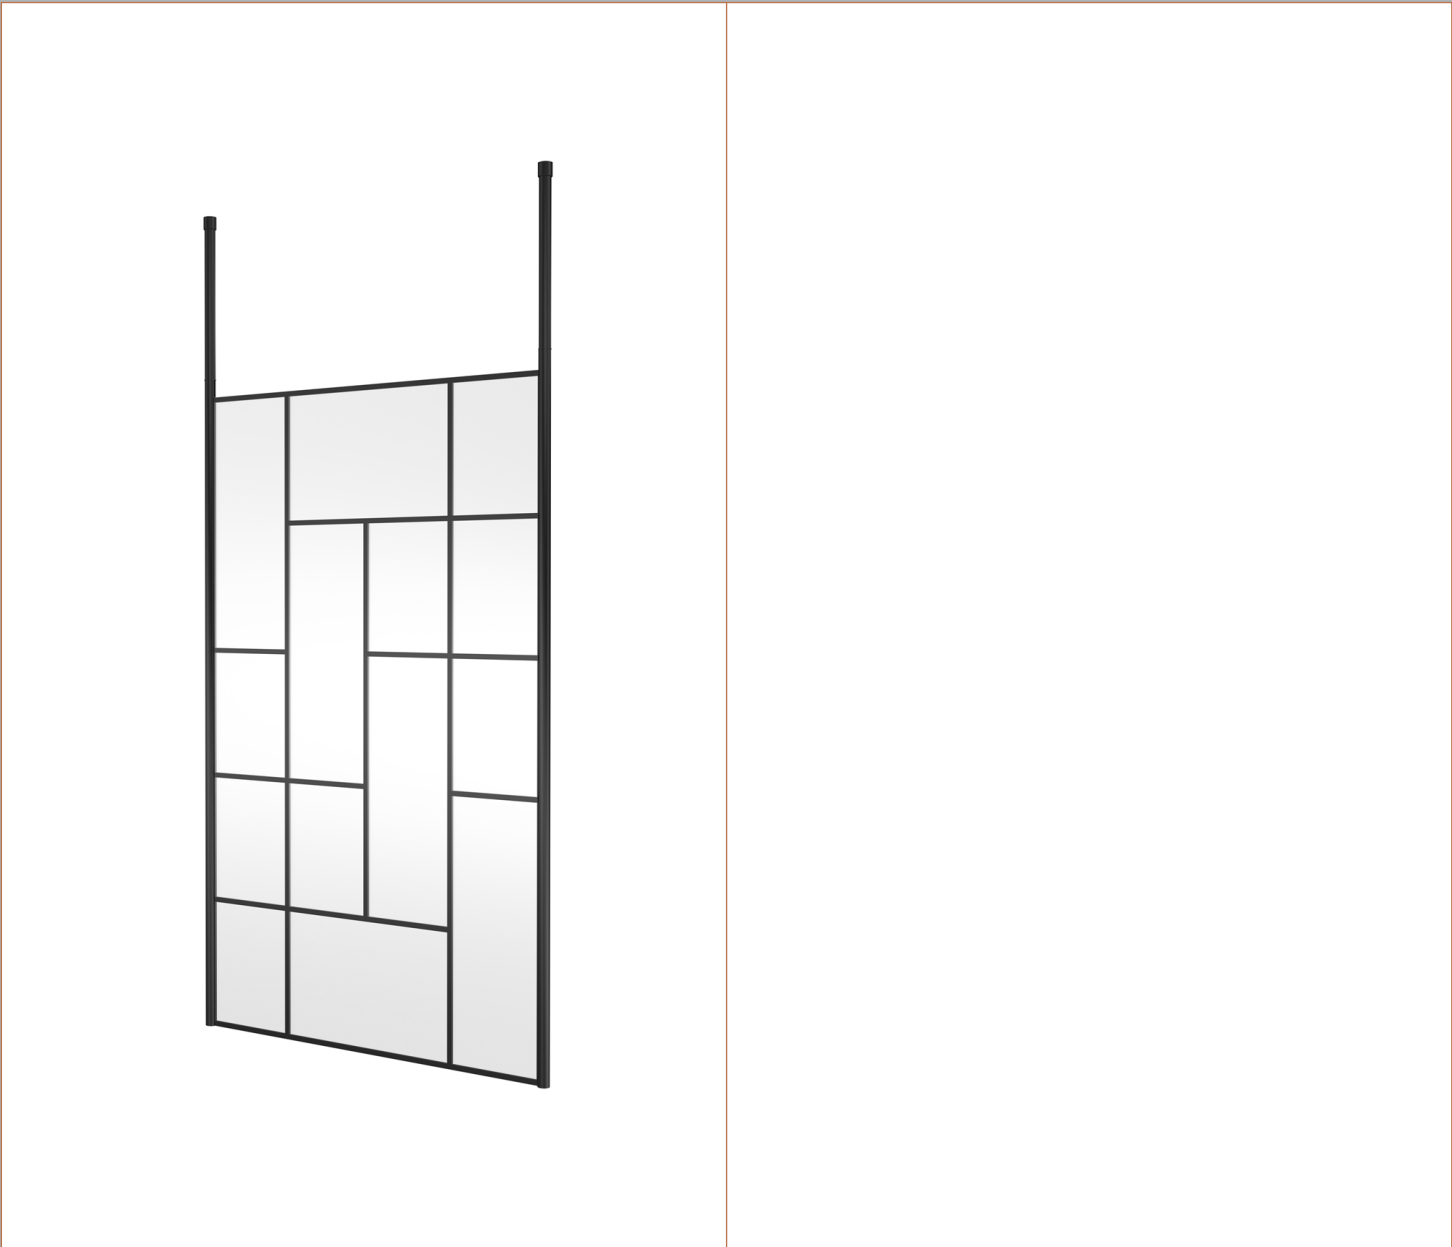

**Sales Code:** BFCPB12

**Description:** ABSTRACT 1200 SCREEN WITH CEILING POSTS

**Packaging Details**

Barcode: 5056462644264

Sales Code: WRSFB12

Description: ABSTRACT Frm Wetroom Screen 1200X1950x8

**Product Dimensions**

Height (mm):	1950
Width (mm):	1200
Depth (mm):	14
Nett Weight (kg):	52.7

**Packaging Dimensions**

Height (mm):	60
Width (mm):	1250
Length (mm):	2070
Gross Weight (kg):	53.2

**Packaging Data**

Box Colour:	Brown Cardboard Box - Printed
Box Qty:	1
Label Size:	x
Label Colour:	Not Applicable
Label Qty:	0

**Outer Box Dimensions (If Applicable)**

Height (mm):	
Width (mm):	
Depth (mm):	
Length (mm):	
Gross Weight (kg):	
Barcode:	5056462614175

**Product Details**

Country of Origin:	China
Fitting Instruction:	No
CE Approval:	Yes
Profile Material:	Aluminium
Profile Finish:	Matt Black
Adjustments (mm):	1180mm-1200mm
Entry Width (mm):	N/A
Swing In Dim (mm):	N/A
Swing Out Dim (mm):	N/A
Radius (mm):	Not Applicable
Glass Thickness (mm):	8
Easy Fit:	No
Easy Clean:	No
Handle Style:	Not Applicable
Handle Material:	Not Applicable
Enclosure Design:	Frameless
Wheel Type:	Not Applicable
Support Bar Included:	Support Bar Included
Extras:	None

### Product Dimensions

Height (mm):	3000
Width (mm):	34
Depth (mm):	34
Nett Weight (kg):	3