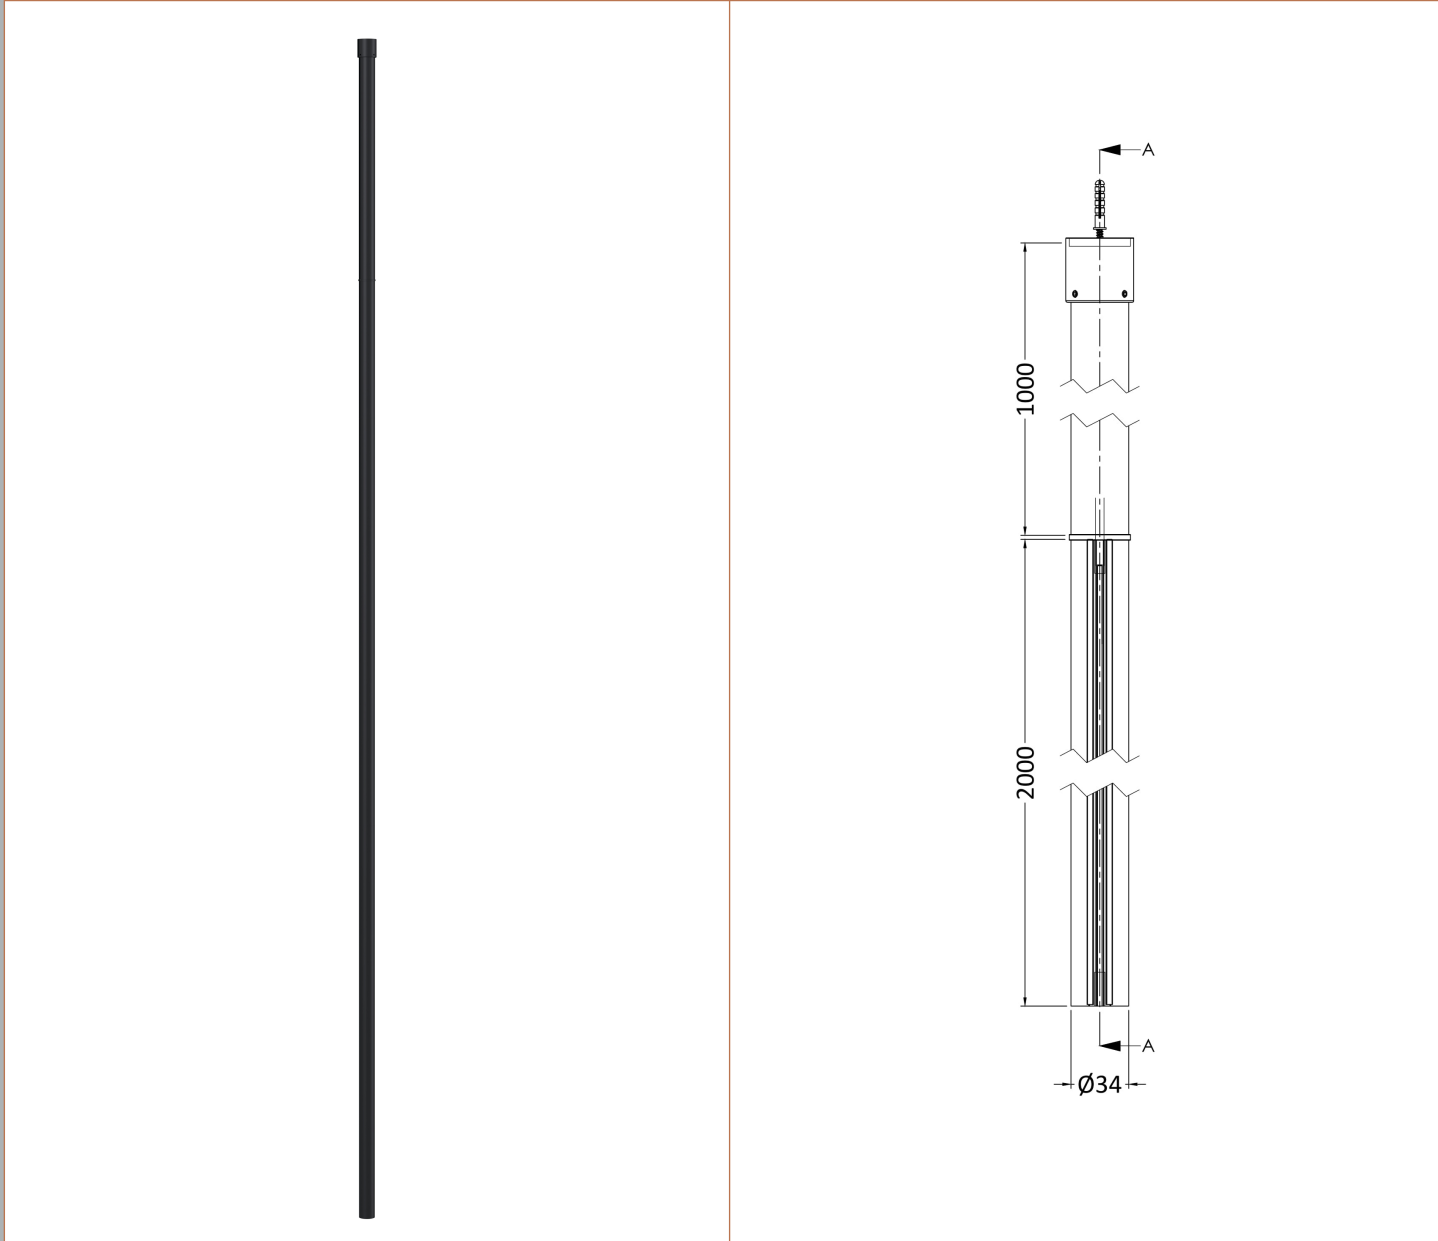

Height (mm):	1950
Width (mm):	1200
Depth (mm):	14
Nett Weight (kg):	52.7

**Packaging Dimensions**

Height (mm):	60
Width (mm):	1250
Length (mm):	2070
Gross Weight (kg):	53.2

**Packaging Data**

Box Colour:	Brown Cardboard Box - Printed
Box Qty:	1
Label Size:	x
Label Colour:	Not Applicable
Label Qty:	0

**Outer Box Dimensions (If Applicable)**

Height (mm):	
Width (mm):	
Depth (mm):	
Length (mm):	
Gross Weight (kg):	
Barcode:	5056462614175

**Product Details**

Country of Origin:	China
Fitting Instruction:	No
CE Approval:	Yes
Profile Material:	Aluminium
Profile Finish:	Matt Black
Adjustments (mm):	1180mm-1200mm
Entry Width (mm):	N/A
Swing In Dim (mm):	N/A
Swing Out Dim (mm):	N/A
Radius (mm):	Not Applicable
Glass Thickness (mm):	8
Easy Fit:	No
Easy Clean:	No
Handle Style:	Not Applicable
Handle Material:	Not Applicable
Enclosure Design:	Frameless
Wheel Type:	Not Applicable
Support Bar Included:	Support Bar Included
Extras:	None

### Product Dimensions

Height (mm):	3000
Width (mm):	34
Depth (mm):	34
Nett Weight (kg):	3

### Packaging Dimensions

Height (mm):	2030
Width (mm):	100
Length (mm):	70
Gross Weight (kg):	3