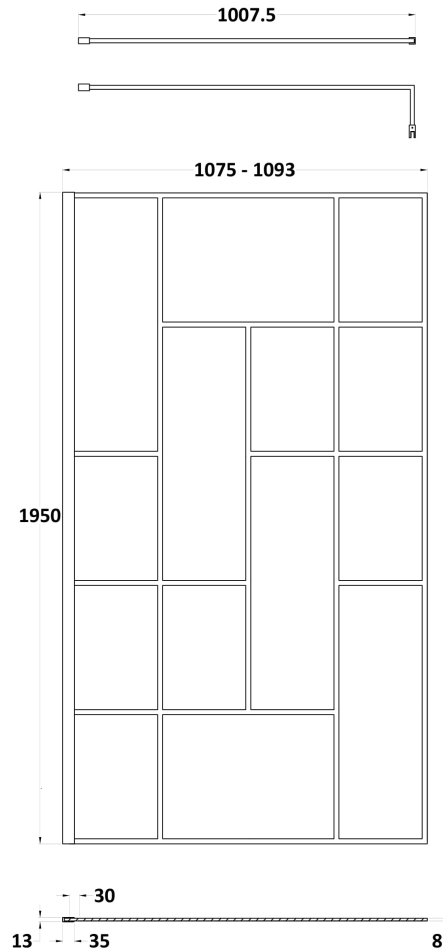

Sales Code: BFCPB11

Description: ABSTRACT 1100 SCREEN WITH CEILING POSTS

Packaging Details

Barcode: 5056462644257

Sales Code: WRSFB11

Description: ABSTRACT Frm Wetroom Screen 1100X1950x8

Product Dimensions

Height (mm):	1950
Width (mm):	1100
Depth (mm):	14
Nett Weight (kg):	48.3

Packaging Dimensions

Height (mm):	60
Width (mm):	1150
Length (mm):	2070
Gross Weight (kg):	48.8

Packaging Data

Box Colour:	Brown Cardboard Box - Printed
Box Qty:	1
Label Size:	x
Label Colour:	Not Applicable
Label Qty:	0

Outer Box Dimensions (If Applicable)

Height (mm):	
Width (mm):	
Depth (mm):	
Length (mm):	
Gross Weight (kg):	
Barcode:	5056462614168

Product Details

Country of Origin:	China
Fitting Instruction:	No
CE Approval:	Yes
Profile Material:	Aluminium
Profile Finish:	Matt Black
Adjustments (mm):	1080mm-1100mm
Entry Width (mm):	N/A
Swing In Dim (mm):	N/A
Swing Out Dim (mm):	N/A
Radius (mm):	Not Applicable
Glass Thickness (mm):	8
Easy Fit:	No
Easy Clean:	No
Handle Style:	Not Applicable
Handle Material:	Not Applicable
Enclosure Design:	Frameless
Wheel Type:	Not Applicable
Support Bar Included:	Support Bar Included
Extras:	None