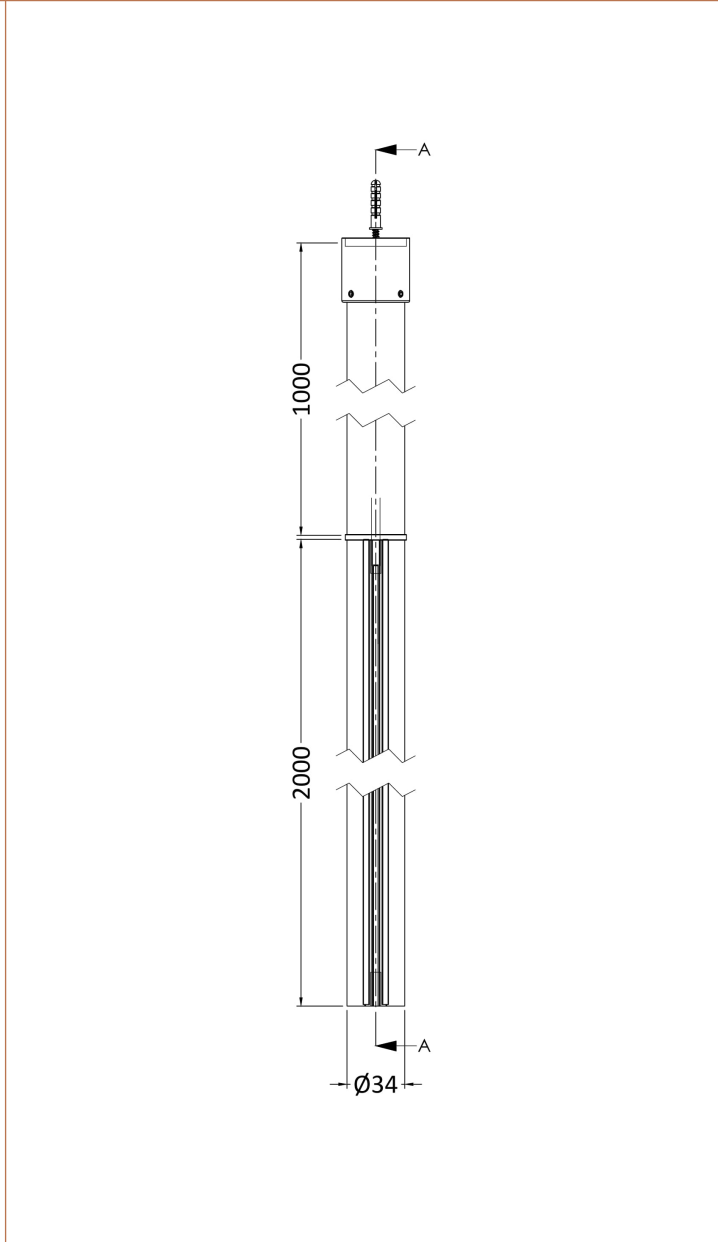

Sales Code: BFCPB11

Description: ABSTRACT 1100 SCREEN WITH CEILING POSTS

Packaging Details

Barcode: 5056462644257

Sales Code: WRSFB11

Description: ABSTRACT Frm Wetroom Screen 1100X1950x8

Product Dimensions

Height (mm):	1950
Width (mm):	1100
Depth (mm):	14
Nett Weight (kg):	48.3

Outer Box Dimensions (If Applicable)

Height (mm):	
Width (mm):	
Depth (mm):	
Length (mm):	
Gross Weight (kg):	
Barcode:	5056462614168

Product Details

Country of Origin:	China
Fitting Instruction:	No
CE Approval:	Yes
Profile Material:	Aluminium
Profile Finish:	Matt Black
Adjustments (mm):	1080mm-1100mm
Entry Width (mm):	N/A
Swing In Dim (mm):	N/A
Swing Out Dim (mm):	N/A
Radius (mm):	Not Applicable
Glass Thickness (mm):	8
Easy Fit:	No
Easy Clean:	No
Handle Style:	Not Applicable
Handle Material:	Not Applicable
Enclosure Design:	Frameless
Wheel Type:	Not Applicable
Support Bar Included:	Support Bar Included
Extras:	None

Sales Code: WRSF006

Description: 2/1M Wetroom Screen Ceiling Post Black

Product Dimensions	
Height (mm):	3000
Width (mm):	34
Depth (mm):	34
Nett Weight (kg):	3
Packaging Dimensions	
Height (mm):	2030
Width (mm):	100
Length (mm):	70
Gross Weight (kg):	3
Packaging Data	
Box Colour:	Brown Cardboard Box - Printed
Box Qty:	1
Label Size:	100 x 50
Label Colour:	White Label
Label Qty:	1
Outer Box Dimensions (If Applicable)	
Height (mm):	
Width (mm):	
Depth (mm):	
Length (mm):	
Gross Weight (kg):	
Barcode:	5056211850601
Product Details	
Country of Origin:	China
Fitting Instruction:	No
CE Approval:	N/A
Profile Material:	Aluminium
Profile Finish:	Matt Black
Adjustments (mm):	N/A
Entry Width (mm):	N/A
Swing In Dim (mm):	N/A
Swing Out Dim (mm):	N/A
Radius (mm):	Not Applicable
Glass Thickness (mm):	
Easy Fit:	Not Applicable
Easy Clean:	Not Applicable
Handle Style:	Not Applicable
Handle Material:	Not Applicable
Enclosure Design:	Not Applicable
Wheel Type:	Not Applicable
Support Bar Included:	Support Bar Not Included
Extras:	None