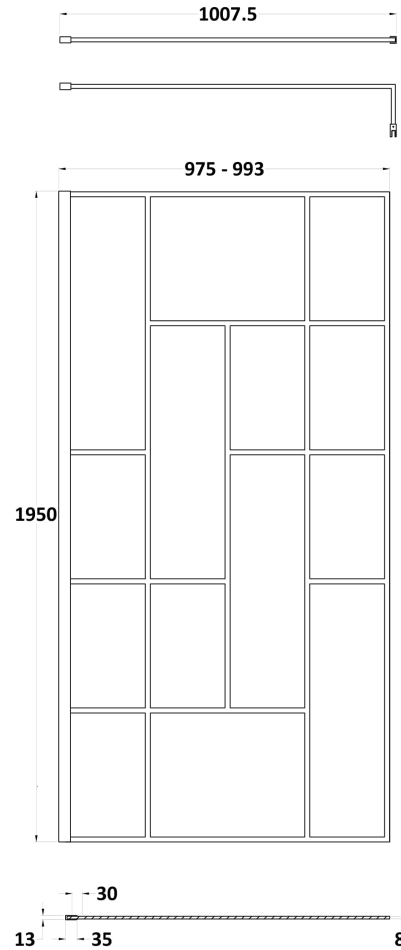

Sales Code: BFCPB10

Description: ABSTRACT 1000 SCREEN WITH CEILING POSTS

Packaging Details

Barcode: 5056462644240

Sales Code: WRSFB10

Description: ABSTRACT Frm Wetroom Screen 1000X1950x8

Product Dimensions

Height (mm):	1950
Width (mm):	1000
Depth (mm):	14
Nett Weight (kg):	44.3

Packaging Dimensions

Height (mm):	60
Width (mm):	1050
Length (mm):	2070
Gross Weight (kg):	44.8

Packaging Data

Box Colour:	Brown Cardboard Box - Printed
Box Qty:	1
Label Size:	x
Label Colour:	Not Applicable
Label Qty:	0

Outer Box Dimensions (If Applicable)

Height (mm):	
Width (mm):	
Depth (mm):	
Length (mm):	
Gross Weight (kg):	
Barcode:	5056462614151

Product Details

Country of Origin:	China
Fitting Instruction:	No
CE Approval:	Yes
Profile Material:	Aluminium
Profile Finish:	Matt Black
Adjustments (mm):	980mm-1000mm
Entry Width (mm):	N/A
Swing In Dim (mm):	N/A
Swing Out Dim (mm):	N/A
Radius (mm):	Not Applicable
Glass Thickness (mm):	8
Easy Fit:	No
Easy Clean:	No
Handle Style:	Not Applicable
Handle Material:	Not Applicable
Enclosure Design:	Frameless
Wheel Type:	Not Applicable
Support Bar Included:	Support Bar Included
Extras:	None

Packaging Data

Box Colour:	Brown Cardboard Box - Printed
Box Qty:	1
Label Size:	100 x 50
Label Colour:	White Label
Label Qty:	1

Outer Box Dimensions (If Applicable)

Height (mm):	
Width (mm):	
Depth (mm):	
Length (mm):	
Gross Weight (kg):	
Barcode:	5056211850601