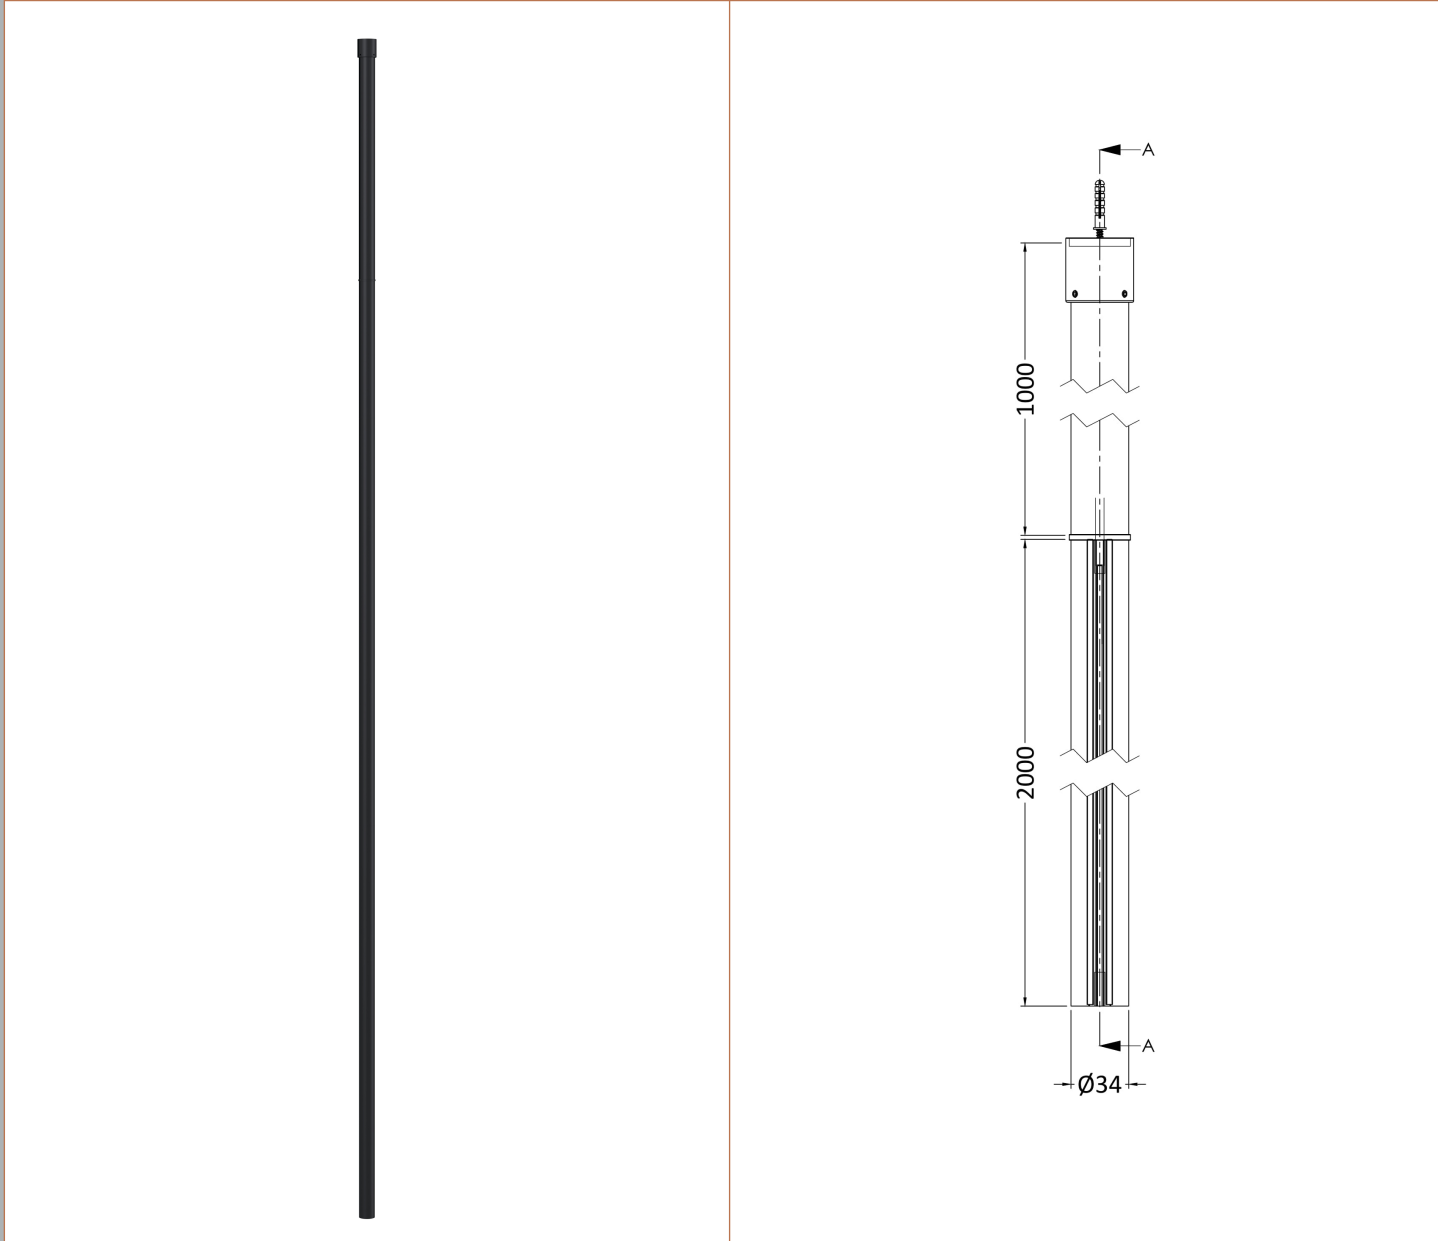

Sales Code: BFCPB10

Description: ABSTRACT 1000 SCREEN WITH CEILING POSTS

Packaging Details

Barcode: 5056462644240

Sales Code: WRSFB10

Description: ABSTRACT Frm Wetroom Screen 1000X1950x8

Product Dimensions

Height (mm):	1950
Width (mm):	1000
Depth (mm):	14
Nett Weight (kg):	44.3

Packaging Dimensions

Height (mm):	60
Width (mm):	1050
Length (mm):	2070
Gross Weight (kg):	44.8

Packaging Data

Box Colour:	Brown Cardboard Box - Printed
Box Qty:	1
Label Size:	x
Label Colour:	Not Applicable
Label Qty:	0

Outer Box Dimensions (If Applicable)

Height (mm):	
Width (mm):	
Depth (mm):	
Length (mm):	
Gross Weight (kg):	
Barcode:	5056462614151

Product Details

Country of Origin:	China
Fitting Instruction:	No
CE Approval:	Yes
Profile Material:	Aluminium
Profile Finish:	Matt Black
Adjustments (mm):	980mm-1000mm
Entry Width (mm):	N/A
Swing In Dim (mm):	N/A
Swing Out Dim (mm):	N/A
Radius (mm):	Not Applicable
Glass Thickness (mm):	8
Easy Fit:	No
Easy Clean:	No
Handle Style:	Not Applicable
Handle Material:	Not Applicable
Enclosure Design:	Frameless
Wheel Type:	Not Applicable
Support Bar Included:	Support Bar Included
Extras:	None

Sales Code: WRSF006

Description: 2/1M Wetroom Screen Ceiling Post Black

Product Dimensions

Height (mm):	3000
Width (mm):	34
Depth (mm):	34
Nett Weight (kg):	3

Packaging Dimensions

Height (mm):	2030
Width (mm):	100
Length (mm):	70
Gross Weight (kg):	3