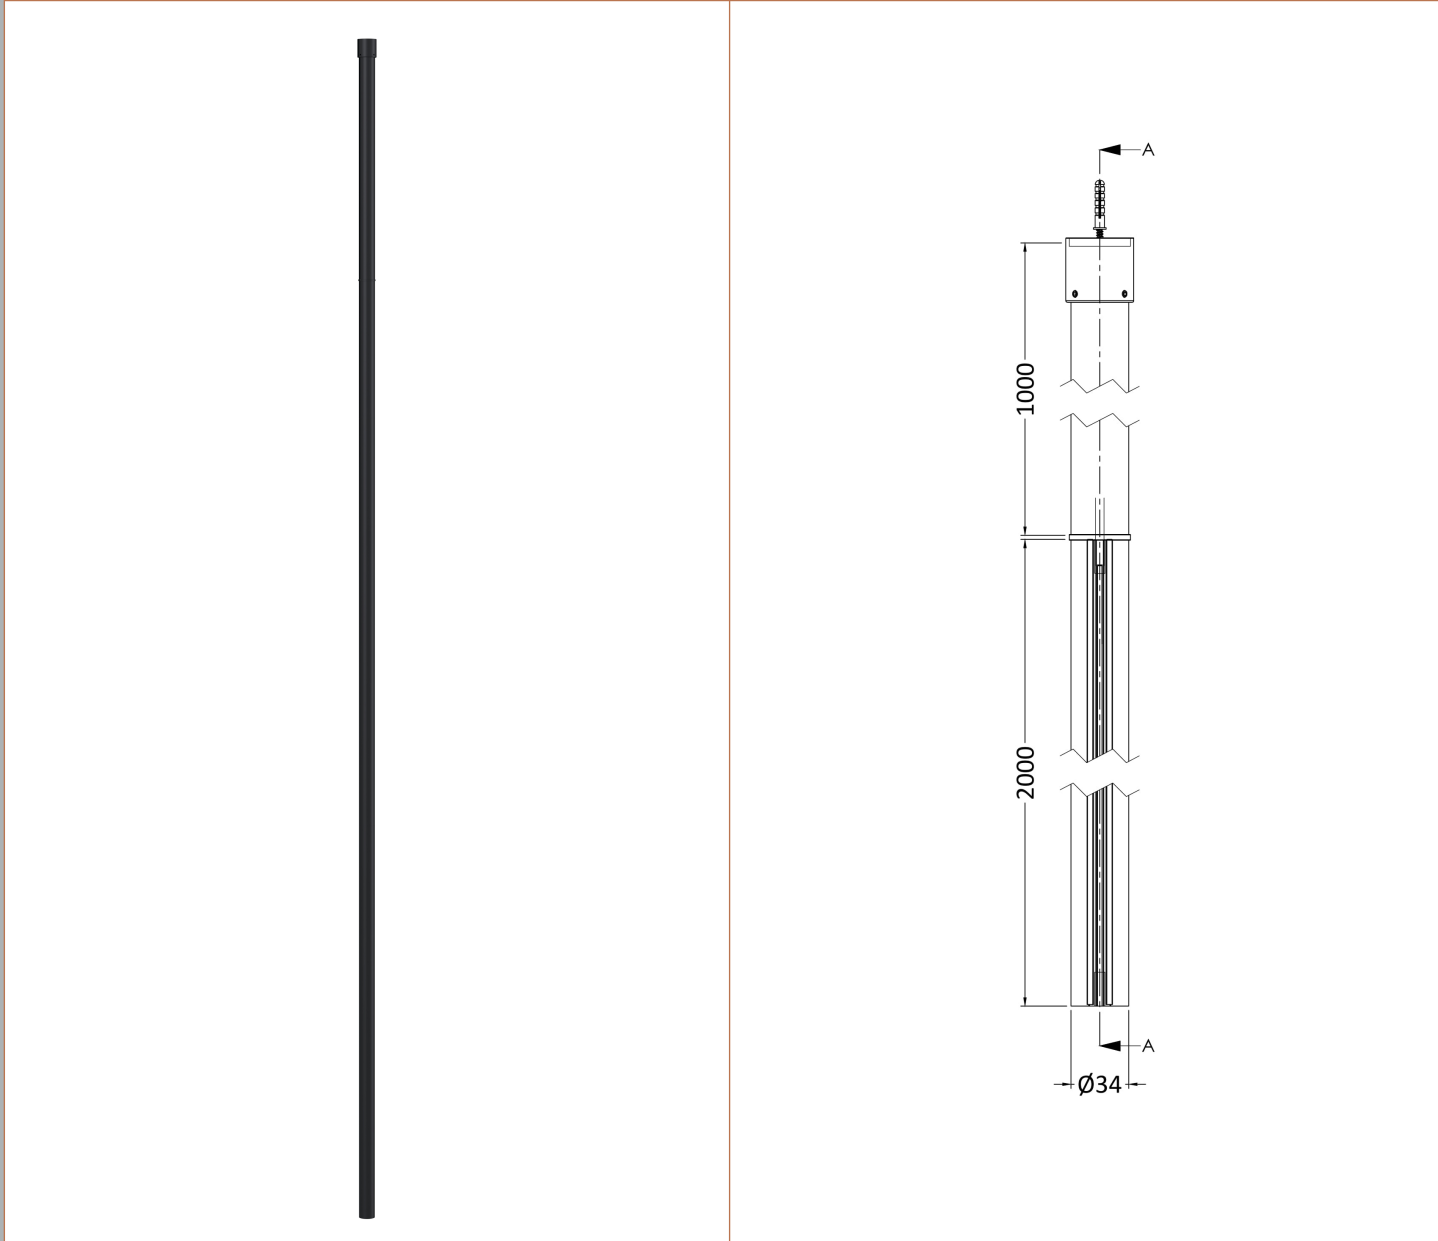

Sales Code: BFCPB090

Description: ABSTRACT 900 Screen With Ceiling Posts

Packaging Details

Barcode: 5056462644233

Sales Code: WRSFB090

Description: ABSTRACT Frame Wetroom Screen 900X1950x8

Product Dimensions

Height (mm):	1950
Width (mm):	900
Depth (mm):	14
Nett Weight (kg):	39.8

Packaging Dimensions

Height (mm):	60
Width (mm):	950
Length (mm):	2070
Gross Weight (kg):	40.3

Packaging Data

Box Colour:	Brown Cardboard Box - Printed
Box Qty:	1
Label Size:	x
Label Colour:	Not Applicable
Label Qty:	0

Outer Box Dimensions (If Applicable)

Height (mm):	
Width (mm):	
Depth (mm):	
Length (mm):	
Gross Weight (kg):	
Barcode:	5056462614144

Product Details

Country of Origin:	China
Fitting Instruction:	No
CE Approval:	Yes
Profile Material:	Aluminium
Profile Finish:	Matt Black
Adjustments (mm):	880mm - 900mm
Entry Width (mm):	N/A
Swing In Dim (mm):	N/A
Swing Out Dim (mm):	N/A
Radius (mm):	Not Applicable
Glass Thickness (mm):	8
Easy Fit:	No
Easy Clean:	No
Handle Style:	Not Applicable
Handle Material:	Not Applicable
Enclosure Design:	Frameless
Wheel Type:	Not Applicable
Support Bar Included:	Support Bar Included
Extras:	None

Sales Code: WRSF006

Description: 2/1M Wetroom Screen Ceiling Post Black

Product Dimensions

Height (mm):	3000
Width (mm):	34
Depth (mm):	34
Nett Weight (kg):	3

Packaging Dimensions

Height (mm):	2030
Width (mm):	100
Length (mm):	70
Gross Weight (kg):	3