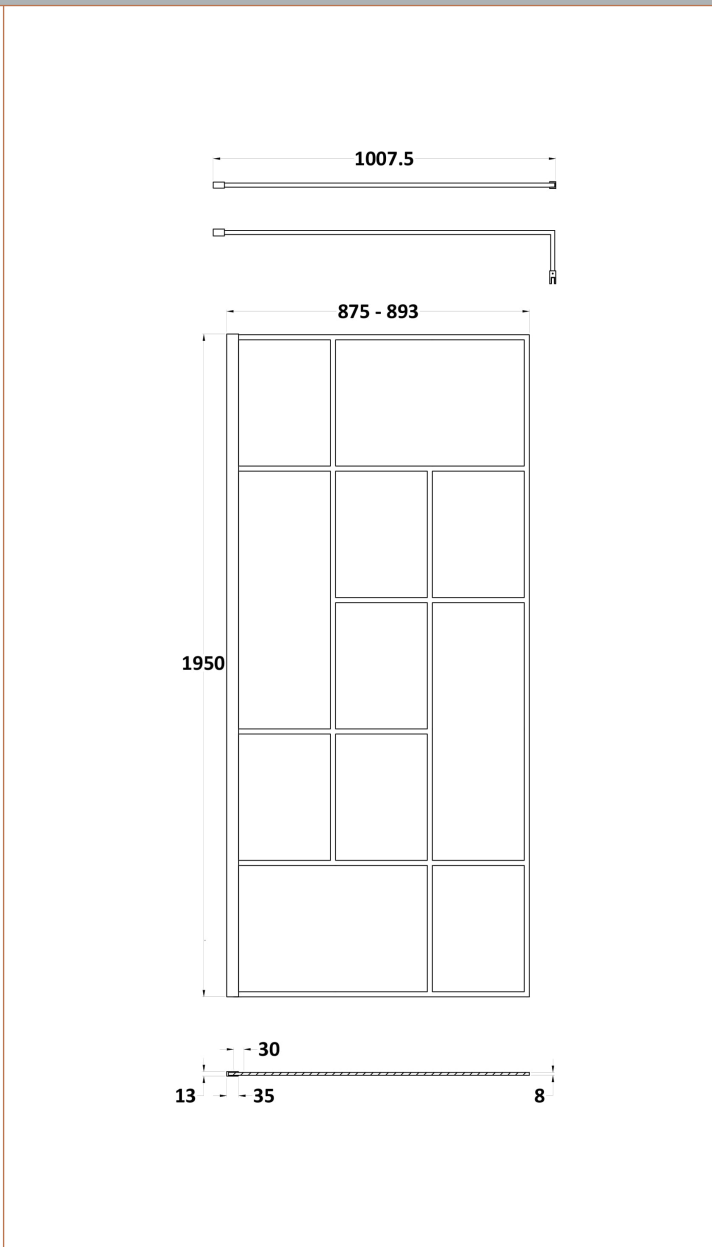

Sales Code: BFCPB090

Description: ABSTRACT 900 Screen With Ceiling Posts

Packaging Details

Barcode: 5056462644233

Sales Code: WRSFB090

Description: ABSTRACT Frame Wetroom Screen 900X1950x8

Product Dimensions

Height (mm):	1950
Width (mm):	900
Depth (mm):	14
Nett Weight (kg):	39.8

Packaging Dimensions

Height (mm):	60
Width (mm):	950
Length (mm):	2070
Gross Weight (kg):	40.3

Packaging Data

Box Colour:	Brown Cardboard Box - Printed
Box Qty:	1
Label Size:	x
Label Colour:	Not Applicable
Label Qty:	0

Outer Box Dimensions (If Applicable)

Height (mm):	
Width (mm):	
Depth (mm):	
Length (mm):	
Gross Weight (kg):	
Barcode:	5056462614144

Product Details

Country of Origin:	China
Fitting Instruction:	No
CE Approval:	Yes
Profile Material:	Aluminium
Profile Finish:	Matt Black
Adjustments (mm):	880mm - 900mm
Entry Width (mm):	N/A
Swing In Dim (mm):	N/A
Swing Out Dim (mm):	N/A
Radius (mm):	Not Applicable
Glass Thickness (mm):	8
Easy Fit:	No
Easy Clean:	No
Handle Style:	Not Applicable
Handle Material:	Not Applicable
Enclosure Design:	Frameless
Wheel Type:	Not Applicable
Support Bar Included:	Support Bar Included
Extras:	None

Packaging Data

Box Colour:	Brown Cardboard Box - Printed
Box Qty:	1
Label Size:	100 x 50
Label Colour:	White Label
Label Qty:	1

Outer Box Dimensions (If Applicable)

Height (mm):	
Width (mm):	
Depth (mm):	
Length (mm):	
Gross Weight (kg):	
Barcode:	5056211850601