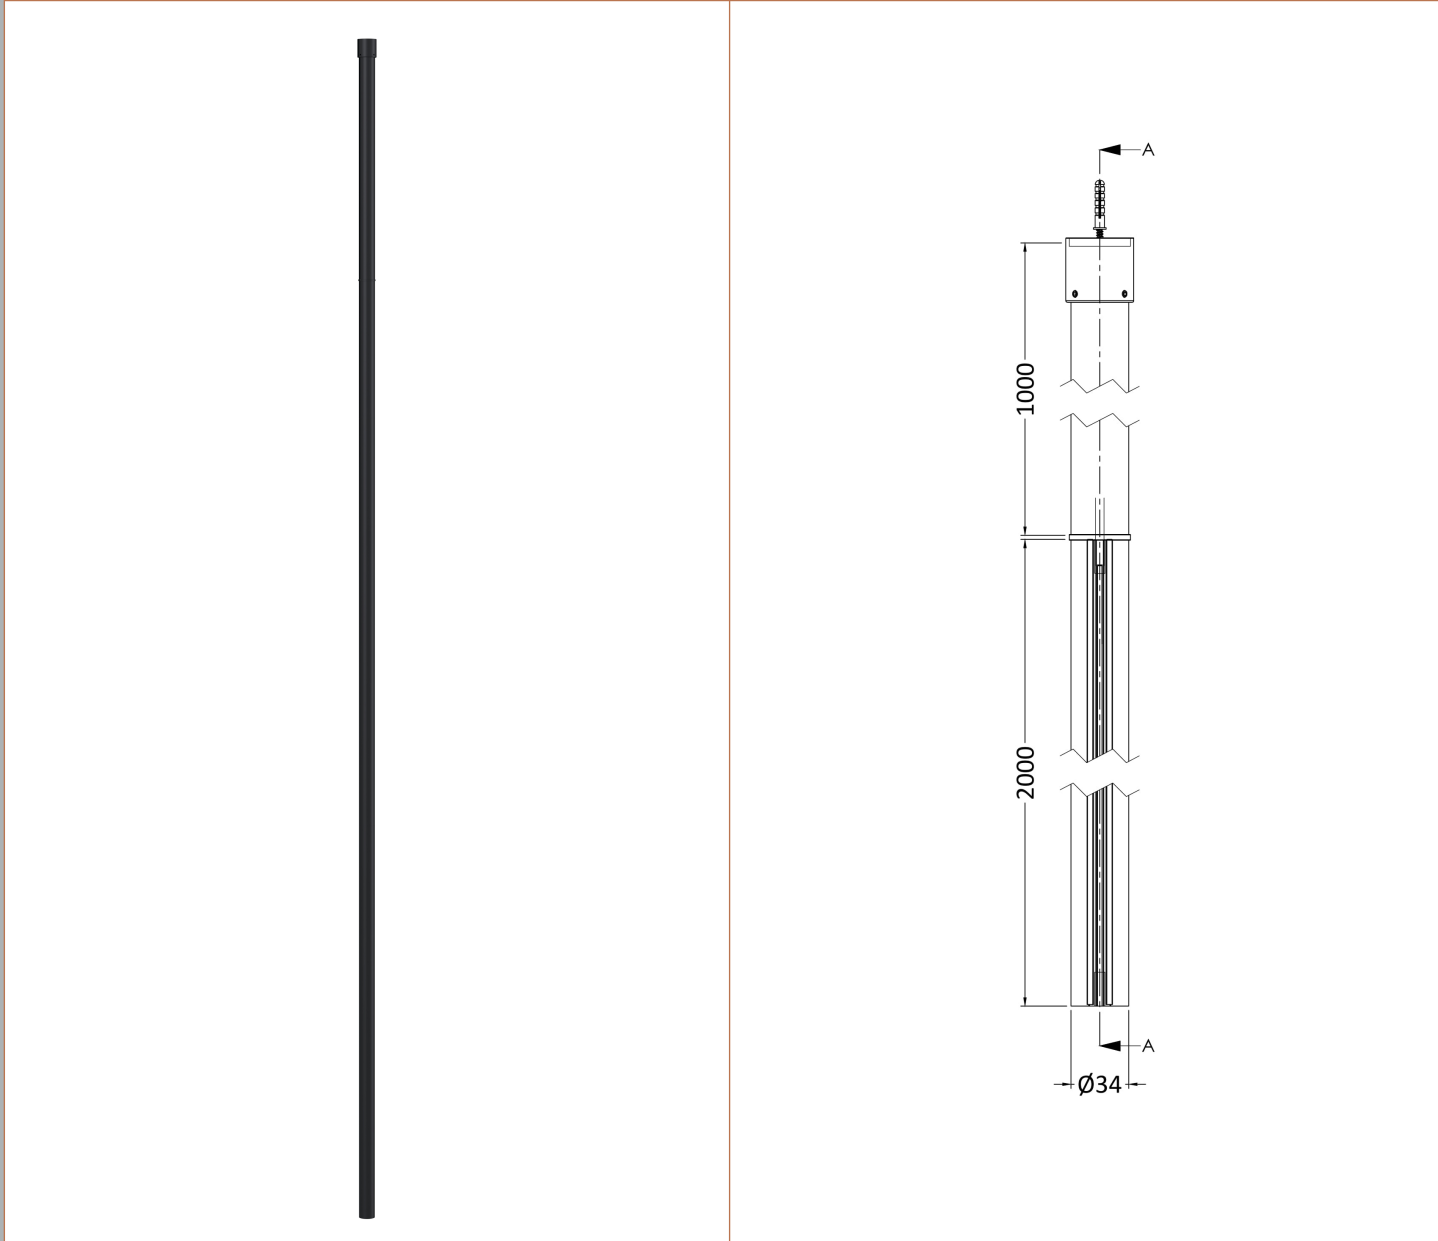

Sales Code: BFCPB080

Description: ABSTRACT 800 Screen With Ceiling Posts

Packaging Details

Barcode: 5056462644226

Sales Code: WRSFB080

Description: ABSTRACT Frame Wetroom Screen 800X1950x8

Product Dimensions

Height (mm):	1950
Width (mm):	800
Depth (mm):	14
Nett Weight (kg):	35.4

Packaging Dimensions

Height (mm):	60
Width (mm):	850
Length (mm):	2070
Gross Weight (kg):	35.9

Packaging Data

Box Colour:	Brown Cardboard Box - Printed
Box Qty:	1
Label Size:	x
Label Colour:	Not Applicable
Label Qty:	0

Outer Box Dimensions (If Applicable)

Height (mm):	
Width (mm):	
Depth (mm):	
Length (mm):	
Gross Weight (kg):	
Barcode:	5056462614137

Product Details

Country of Origin:	China
Fitting Instruction:	No
CE Approval:	Yes
Profile Material:	Aluminium
Profile Finish:	Matt Black
Adjustments (mm):	780mm - 800mm
Entry Width (mm):	N/A
Swing In Dim (mm):	N/A
Swing Out Dim (mm):	N/A
Radius (mm):	Not Applicable
Glass Thickness (mm):	8
Easy Fit:	No
Easy Clean:	No
Handle Style:	Not Applicable
Handle Material:	Not Applicable
Enclosure Design:	Frameless
Wheel Type:	Not Applicable
Support Bar Included:	Support Bar Included
Extras:	None

Sales Code: WRSF006

Description: 2/1M Wetroom Screen Ceiling Post Black

Product Dimensions

Height (mm):	3000
Width (mm):	34
Depth (mm):	34
Nett Weight (kg):	3

Packaging Dimensions

Height (mm):	2030
Width (mm):	100
Length (mm):	70
Gross Weight (kg):	3