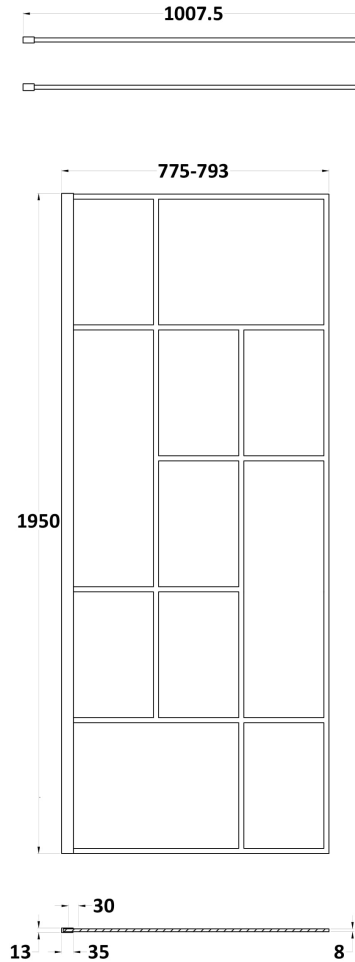

Sales Code: BFCPB080

Description: ABSTRACT 800 Screen With Ceiling Posts

Packaging Details

Barcode: 5056462644226

Sales Code: WRSFB080

Description: ABSTRACT Frame Wetroom Screen 800X1950x8

Product Dimensions

Height (mm):	1950
Width (mm):	800
Depth (mm):	14
Nett Weight (kg):	35.4

Packaging Dimensions

Height (mm):	60
Width (mm):	850
Length (mm):	2070
Gross Weight (kg):	35.9

Packaging Data

Box Colour:	Brown Cardboard Box - Printed
Box Qty:	1
Label Size:	x
Label Colour:	Not Applicable
Label Qty:	0

Outer Box Dimensions (If Applicable)

Height (mm):	
Width (mm):	
Depth (mm):	
Length (mm):	
Gross Weight (kg):	
Barcode:	5056462614137

Product Details

Country of Origin:	China
Fitting Instruction:	No
CE Approval:	Yes
Profile Material:	Aluminium
Profile Finish:	Matt Black
Adjustments (mm):	780mm - 800mm
Entry Width (mm):	N/A
Swing In Dim (mm):	N/A
Swing Out Dim (mm):	N/A
Radius (mm):	Not Applicable
Glass Thickness (mm):	8
Easy Fit:	No
Easy Clean:	No
Handle Style:	Not Applicable
Handle Material:	Not Applicable
Enclosure Design:	Frameless
Wheel Type:	Not Applicable
Support Bar Included:	Support Bar Included
Extras:	None

Packaging Data

Box Colour:	Brown Cardboard Box - Printed
Box Qty:	1
Label Size:	100 x 50
Label Colour:	White Label
Label Qty:	1

Outer Box Dimensions (If Applicable)

Height (mm):	
Width (mm):	
Depth (mm):	
Length (mm):	
Gross Weight (kg):	
Barcode:	5056211850601