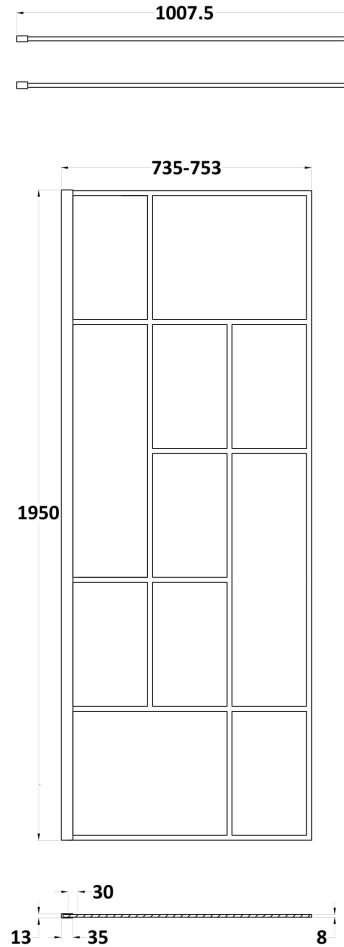

Sales Code: BFCPB076

Description: ABSTRACT 760 SCREEN WITH CEILING POSTS

Packaging Details

Barcode: 5056462644219

Sales Code: WRSFB076

Description: ABSTRACT Frame Wetroom Screen 760X1950x8

Product Dimensions

Height (mm):	1950
Width (mm):	760
Depth (mm):	14
Nett Weight (kg):	33.7

Packaging Dimensions

Height (mm):	60
Width (mm):	810
Length (mm):	2070
Gross Weight (kg):	34.2

Packaging Data

Box Colour:	Brown Cardboard Box - Printed
Box Qty:	1
Label Size:	x
Label Colour:	Not Applicable
Label Qty:	0

Outer Box Dimensions (If Applicable)

Height (mm):	
Width (mm):	
Depth (mm):	
Length (mm):	
Gross Weight (kg):	
Barcode:	5056462614120

Product Details

Country of Origin:	China
Fitting Instruction:	No
CE Approval:	Yes
Profile Material:	Aluminium
Profile Finish:	Matt Black
Adjustments (mm):	740mm-760mm
Entry Width (mm):	N/A
Swing In Dim (mm):	N/A
Swing Out Dim (mm):	N/A
Radius (mm):	Not Applicable
Glass Thickness (mm):	8
Easy Fit:	No
Easy Clean:	No
Handle Style:	Not Applicable
Handle Material:	Not Applicable
Enclosure Design:	Frameless
Wheel Type:	Not Applicable
Support Bar Included:	Support Bar Included
Extras:	None

Packaging Data

Box Colour:	Brown Cardboard Box - Printed
Box Qty:	1
Label Size:	100 x 50
Label Colour:	White Label
Label Qty:	1

Outer Box Dimensions (If Applicable)

Height (mm):	
Width (mm):	
Depth (mm):	
Length (mm):	
Gross Weight (kg):	
Barcode:	5056211850601