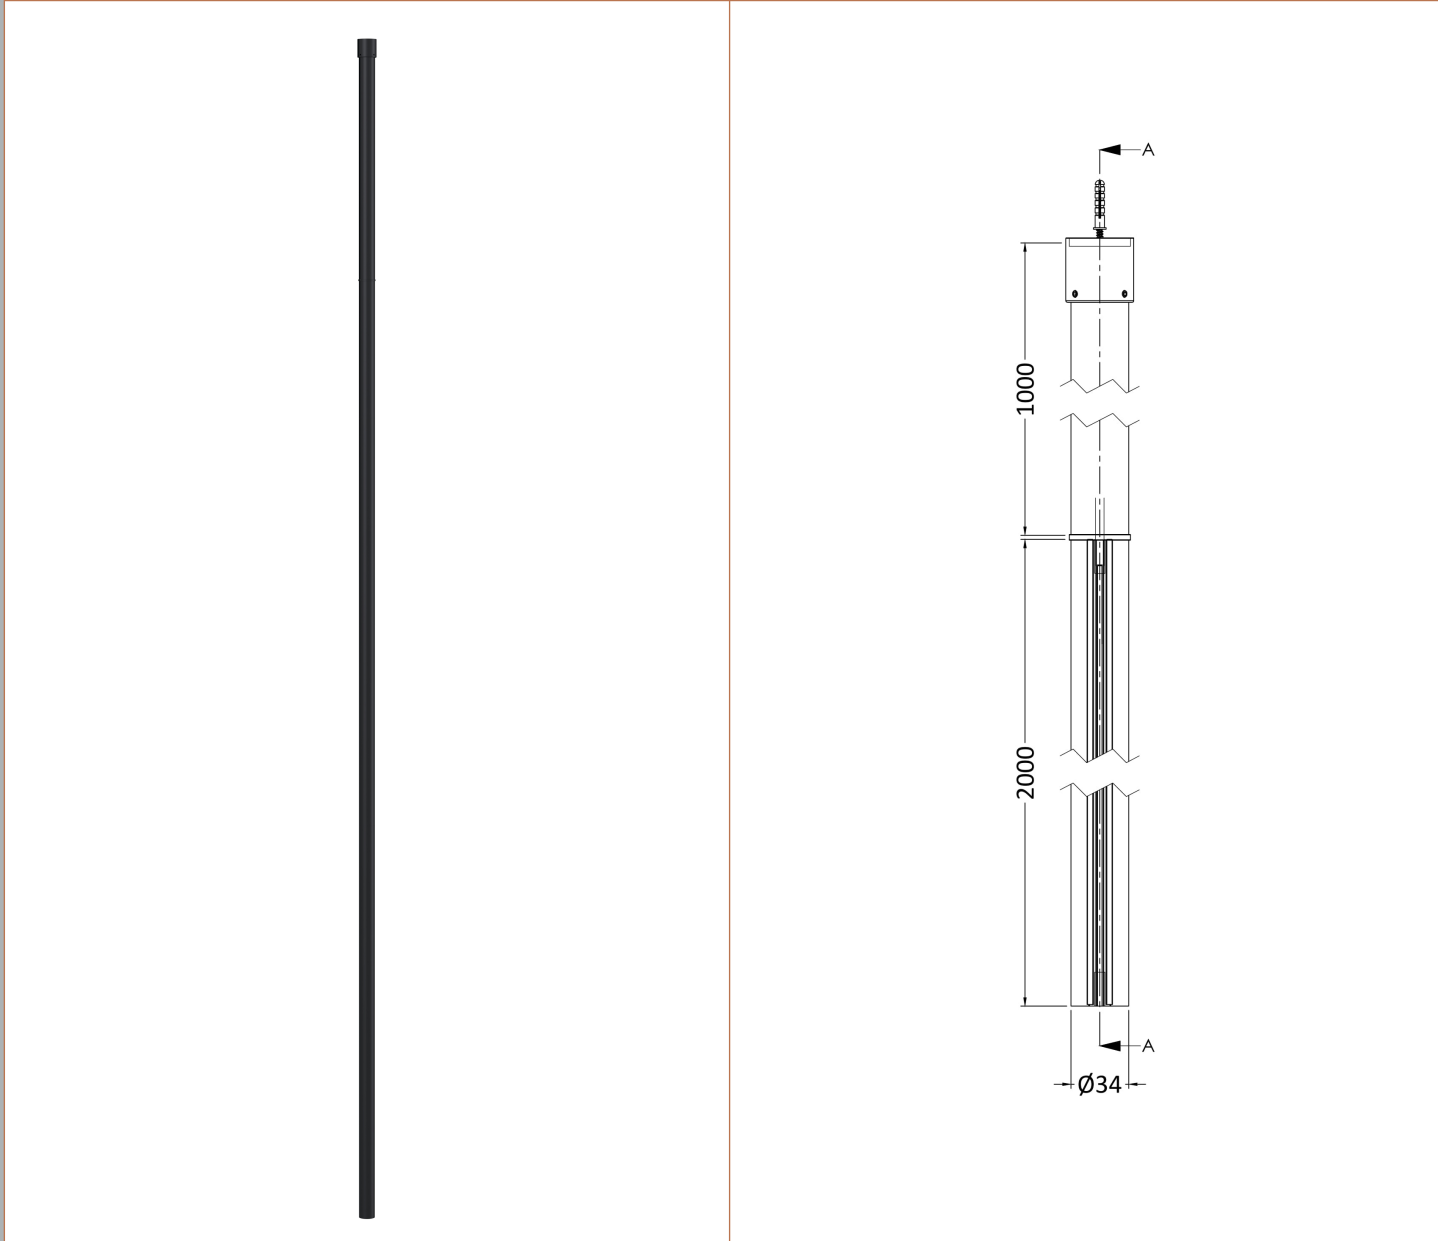

Height (mm):	1950
Width (mm):	760
Depth (mm):	14
Nett Weight (kg):	33.7

Packaging Dimensions

Height (mm):	60
Width (mm):	810
Length (mm):	2070
Gross Weight (kg):	34.2

Packaging Data

Box Colour:	Brown Cardboard Box - Printed
Box Qty:	1
Label Size:	x
Label Colour:	Not Applicable
Label Qty:	0

Outer Box Dimensions (If Applicable)

Height (mm):	
Width (mm):	
Depth (mm):	
Length (mm):	
Gross Weight (kg):	
Barcode:	5056462614120

Product Details

Country of Origin:	China
Fitting Instruction:	No
CE Approval:	Yes
Profile Material:	Aluminium
Profile Finish:	Matt Black
Adjustments (mm):	740mm-760mm
Entry Width (mm):	N/A
Swing In Dim (mm):	N/A
Swing Out Dim (mm):	N/A
Radius (mm):	Not Applicable
Glass Thickness (mm):	8
Easy Fit:	No
Easy Clean:	No
Handle Style:	Not Applicable
Handle Material:	Not Applicable
Enclosure Design:	Frameless
Wheel Type:	Not Applicable
Support Bar Included:	Support Bar Included
Extras:	None

Sales Code: WRSF006

Description: 2/1M Wetroom Screen Ceiling Post Black

Product Dimensions

Height (mm):	3000
Width (mm):	34
Depth (mm):	34
Nett Weight (kg):	3

Packaging Dimensions

Height (mm):	2030
Width (mm):	100
Length (mm):	70
Gross Weight (kg):	3

Packaging Data

Box Colour:	Brown Cardboard Box - Printed
Box Qty:	1
Label Size:	100 x 50
Label Colour:	White Label
Label Qty:	1

Outer Box Dimensions (If Applicable)

Height (mm):	
Width (mm):	
Depth (mm):	
Length (mm):	
Gross Weight (kg):	
Barcode:	5056211850601