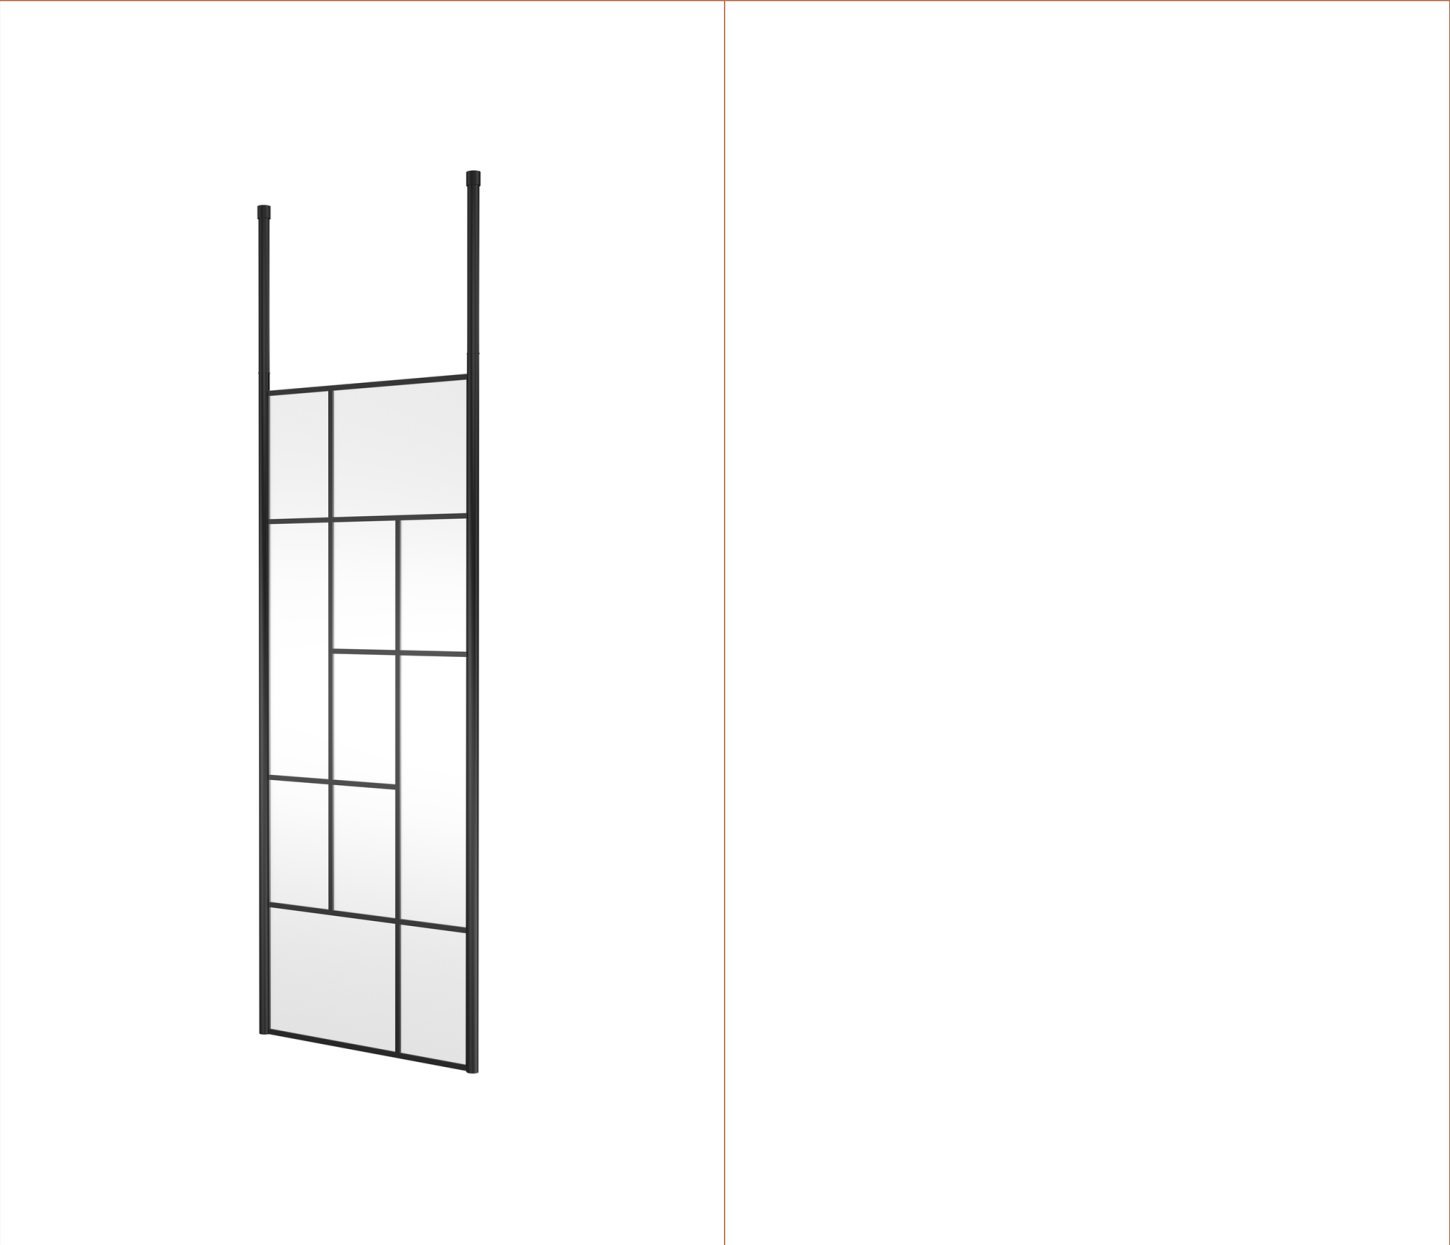

Sales Code: BFCPB076

Description: ABSTRACT 760 SCREEN WITH CEILING POSTS

Packaging Details

Barcode: 5056462644219

Sales Code: WRSFB076

Description: ABSTRACT Frame Wetroom Screen 760X1950x8

Product Dimensions

Height (mm):	1950
Width (mm):	760
Depth (mm):	14
Nett Weight (kg):	33.7

Packaging Dimensions

Height (mm):	60
Width (mm):	810
Length (mm):	2070
Gross Weight (kg):	34.2

Packaging Data

Box Colour:	Brown Cardboard Box - Printed
Box Qty:	1
Label Size:	x
Label Colour:	Not Applicable
Label Qty:	0

Outer Box Dimensions (If Applicable)

Height (mm):	
Width (mm):	
Depth (mm):	
Length (mm):	
Gross Weight (kg):	
Barcode:	5056462614120

Product Details

Country of Origin:	China
Fitting Instruction:	No
CE Approval:	Yes
Profile Material:	Aluminium
Profile Finish:	Matt Black
Adjustments (mm):	740mm-760mm
Entry Width (mm):	N/A
Swing In Dim (mm):	N/A
Swing Out Dim (mm):	N/A
Radius (mm):	Not Applicable
Glass Thickness (mm):	8
Easy Fit:	No
Easy Clean:	No
Handle Style:	Not Applicable
Handle Material:	Not Applicable
Enclosure Design:	Frameless
Wheel Type:	Not Applicable
Support Bar Included:	Support Bar Included
Extras:	None

Sales Code: WRSF006

Description: 2/1M Wetroom Screen Ceiling Post Black

Product Dimensions

Height (mm):	3000
Width (mm):	34
Depth (mm):	34
Nett Weight (kg):	3

Packaging Dimensions

Height (mm):	2030
Width (mm):	100
Length (mm):	70
Gross Weight (kg):	3