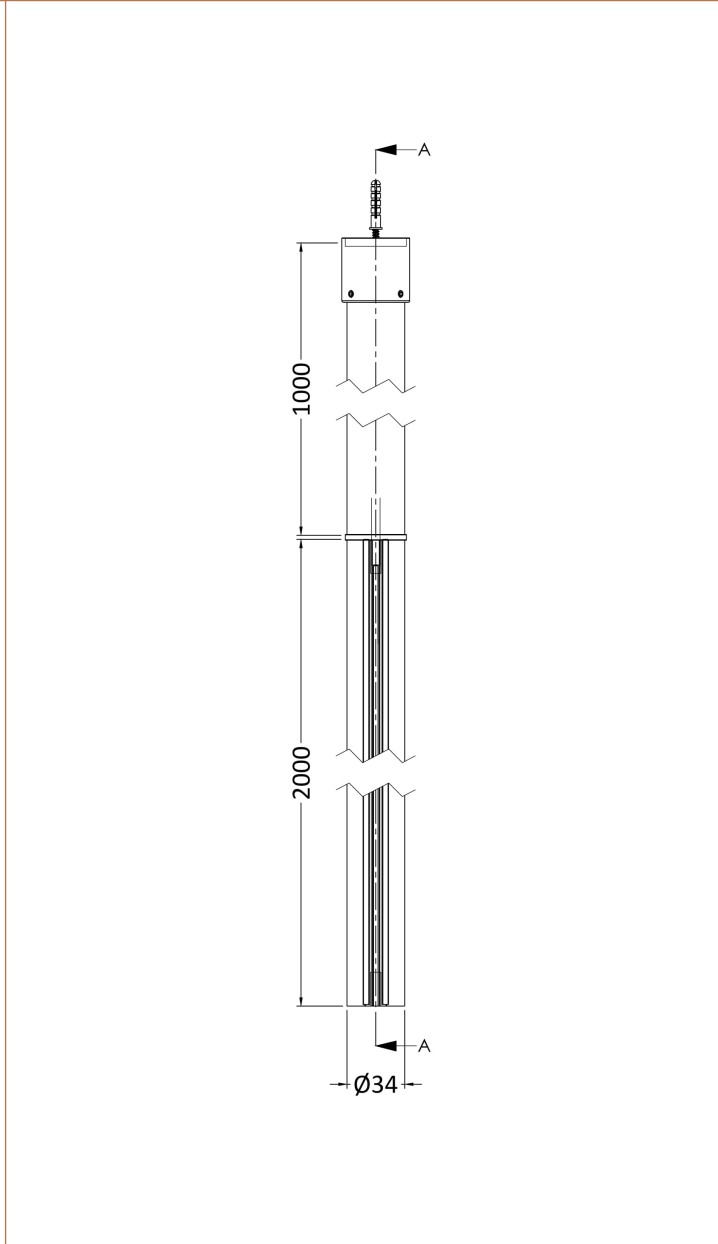

Height (mm):	1950
Width (mm):	700
Depth (mm):	14
Nett Weight (kg):	30.6

Packaging Dimensions

Height (mm):	60
Width (mm):	750
Length (mm):	2070
Gross Weight (kg):	31.1

Packaging Data

Box Colour:	Brown Cardboard Box - Printed
Box Qty:	1
Label Size:	x
Label Colour:	Not Applicable
Label Qty:	0

Outer Box Dimensions (If Applicable)

Height (mm):	
Width (mm):	
Depth (mm):	
Length (mm):	
Gross Weight (kg):	
Barcode:	5056462614113

Product Details

Country of Origin:	China
Fitting Instruction:	No
CE Approval:	Yes
Profile Material:	Aluminium
Profile Finish:	Matt Black
Adjustments (mm):	680mm - 700mm
Entry Width (mm):	N/A
Swing In Dim (mm):	N/A
Swing Out Dim (mm):	N/A
Radius (mm):	Not Applicable
Glass Thickness (mm):	8
Easy Fit:	No
Easy Clean:	No
Handle Style:	Not Applicable
Handle Material:	Not Applicable
Enclosure Design:	Frameless
Wheel Type:	Not Applicable
Support Bar Included:	Support Bar Included
Extras:	None

Sales Code: WRSF006

Description: 2/1M Wetroom Screen Ceiling Post Black

Product Dimensions	
Height (mm):	3000
Width (mm):	34
Depth (mm):	34
Nett Weight (kg):	3
Packaging Dimensions	
Height (mm):	2030
Width (mm):	100
Length (mm):	70
Gross Weight (kg):	3
Packaging Data	
Box Colour:	Brown Cardboard Box - Printed
Box Qty:	1
Label Size:	100 x 50
Label Colour:	White Label
Label Qty:	1
Outer Box Dimensions (If Applicable)	
Height (mm):	
Width (mm):	
Depth (mm):	
Length (mm):	
Gross Weight (kg):	
Barcode:	5056211850601
Product Details	
Country of Origin:	China
Fitting Instruction:	No
CE Approval:	N/A
Profile Material:	Aluminium
Profile Finish:	Matt Black
Adjustments (mm):	N/A
Entry Width (mm):	N/A
Swing In Dim (mm):	N/A
Swing Out Dim (mm):	N/A
Radius (mm):	Not Applicable
Glass Thickness (mm):	
Easy Fit:	Not Applicable
Easy Clean:	Not Applicable
Handle Style:	Not Applicable
Handle Material:	Not Applicable
Enclosure Design:	Not Applicable
Wheel Type:	Not Applicable
Support Bar Included:	Support Bar Not Included
Extras:	None