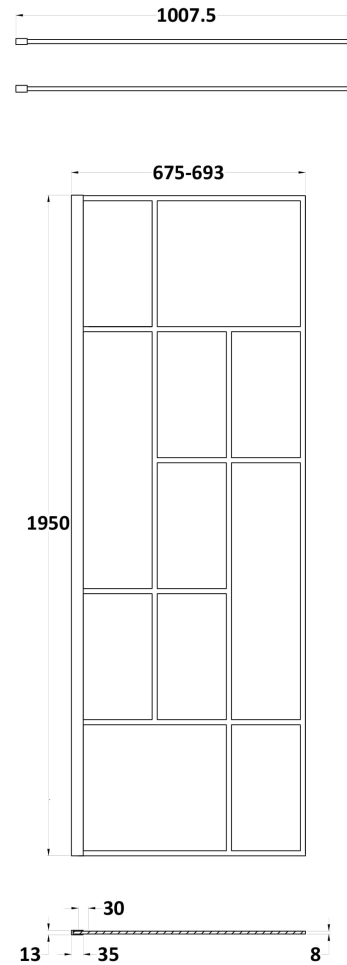

Sales Code: BFCPB070

Description: ABSTRACT 700 SCREEN WITH CEILING POSTS

Packaging Details

Barcode: 5056462644202

Sales Code: WRSFB070

Description: ABSTRACT Frame Wetroom Screen 700X1950x8

Product Dimensions

Height (mm):	1950
Width (mm):	700
Depth (mm):	14
Nett Weight (kg):	30.6

Packaging Dimensions

Height (mm):	60
Width (mm):	750
Length (mm):	2070
Gross Weight (kg):	31.1

Packaging Data

Box Colour:	Brown Cardboard Box - Printed
Box Qty:	1
Label Size:	x
Label Colour:	Not Applicable
Label Qty:	0

Outer Box Dimensions (If Applicable)

Height (mm):	
Width (mm):	
Depth (mm):	
Length (mm):	
Gross Weight (kg):	
Barcode:	5056462614113

Product Details

Country of Origin:	China
Fitting Instruction:	No
CE Approval:	Yes
Profile Material:	Aluminium
Profile Finish:	Matt Black
Adjustments (mm):	680mm - 700mm
Entry Width (mm):	N/A
Swing In Dim (mm):	N/A
Swing Out Dim (mm):	N/A
Radius (mm):	Not Applicable
Glass Thickness (mm):	8
Easy Fit:	No
Easy Clean:	No
Handle Style:	Not Applicable
Handle Material:	Not Applicable
Enclosure Design:	Frameless
Wheel Type:	Not Applicable
Support Bar Included:	Support Bar Included
Extras:	None