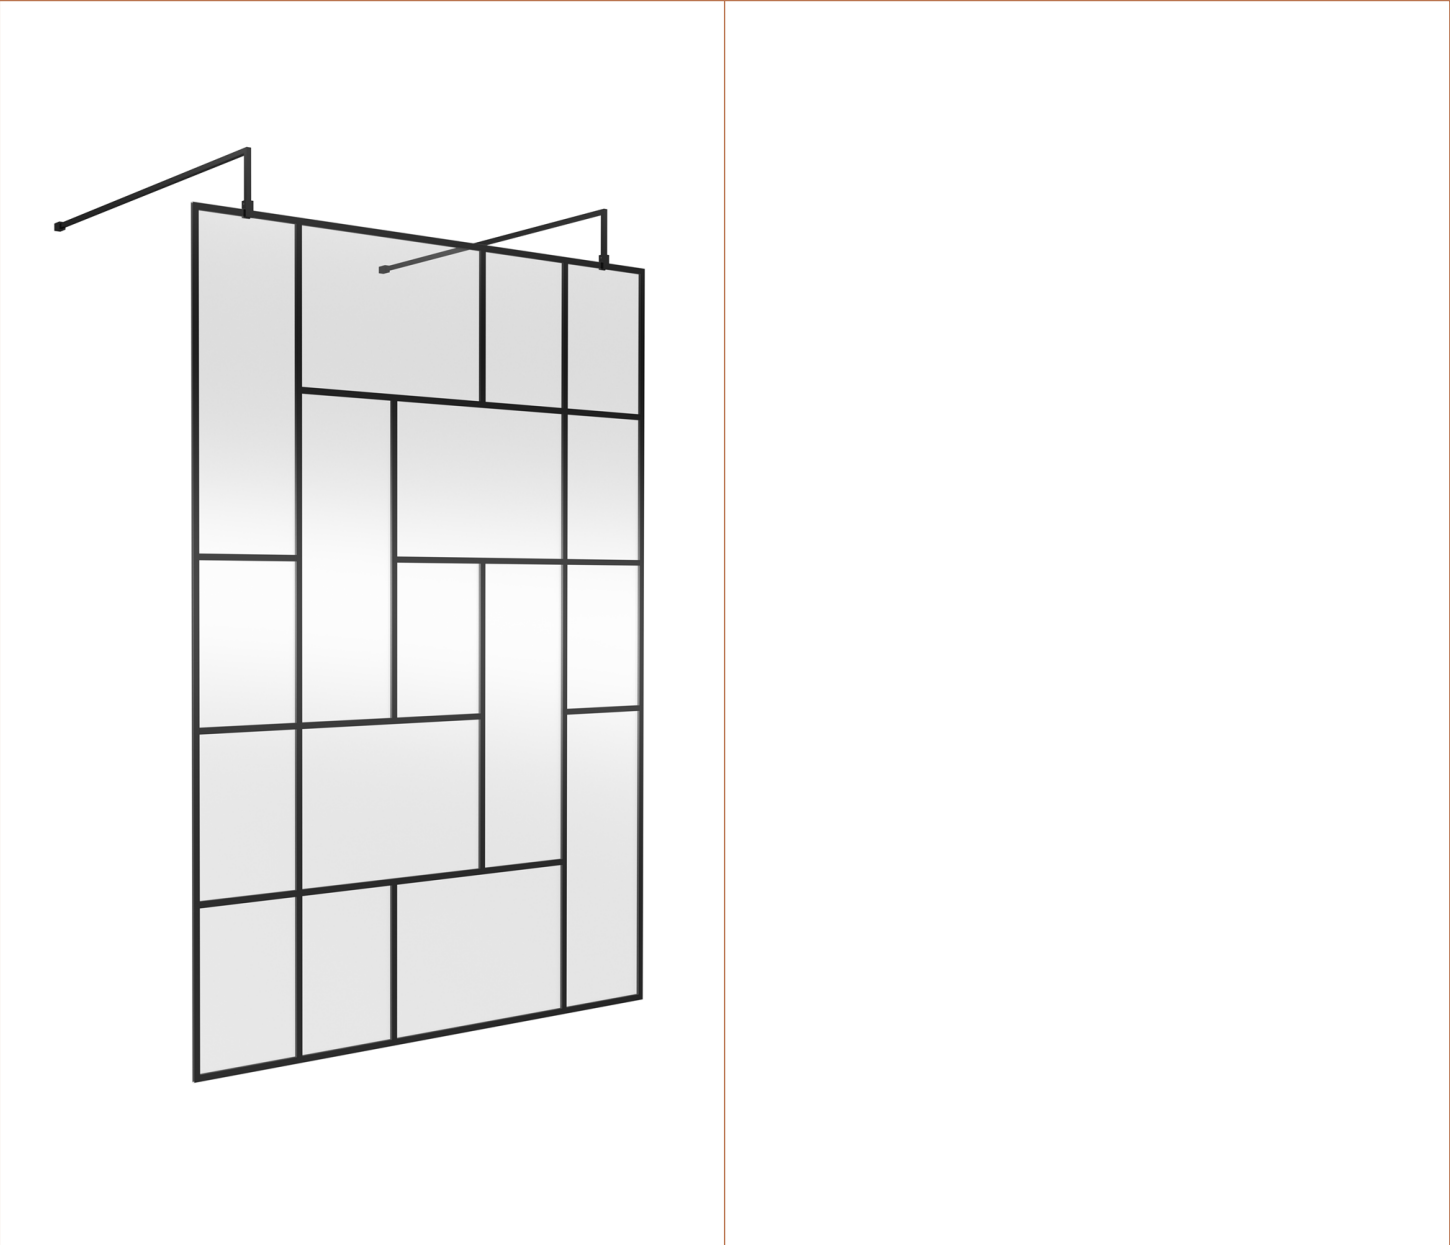

Sales Code: BFAFB14

Description: ABSTRACT 1400 SCREEN WITH ARMS AND FEET

Packaging Details

Barcode: 5056462644356

Sales Code: WRSFB14

Description: ABSTRACT Frm Wetroom Screen 1400X1950x8

Product Dimensions

Height (mm):	1950
Width (mm):	1400
Depth (mm):	14
Nett Weight (kg):	62.2

Packaging Dimensions

Height (mm):	60
Width (mm):	1450
Length (mm):	2070
Gross Weight (kg):	62.7

Packaging Data

Box Colour:	Brown Cardboard Box - Printed
Box Qty:	1
Label Size:	x
Label Colour:	Not Applicable
Label Qty:	0

Outer Box Dimensions (If Applicable)

Height (mm):	
Width (mm):	
Depth (mm):	
Length (mm):	
Gross Weight (kg):	
Barcode:	5056462614182

Product Details

Country of Origin:	China
Fitting Instruction:	No
CE Approval:	Yes
Profile Material:	Aluminium
Profile Finish:	Matt Black
Adjustments (mm):	1380mm-1400mm
Entry Width (mm):	N/A
Swing In Dim (mm):	N/A
Swing Out Dim (mm):	N/A
Radius (mm):	Not Applicable
Glass Thickness (mm):	8
Easy Fit:	No
Easy Clean:	No
Handle Style:	Not Applicable
Handle Material:	Not Applicable
Enclosure Design:	Frameless
Wheel Type:	Not Applicable
Support Bar Included:	Support Bar Included
Extras:	None