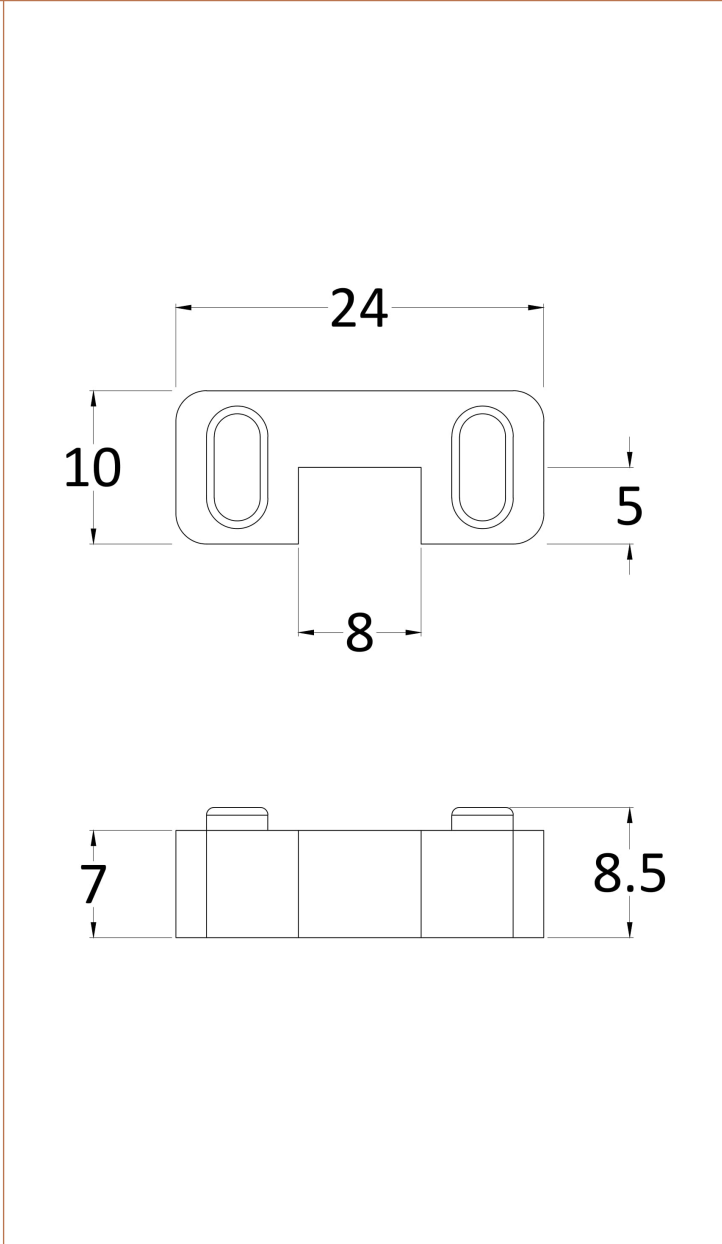

Sales Code: BFAFB14

Description: ABSTRACT 1400 SCREEN WITH ARMS AND FEET

Packaging Details

Barcode: 5056462644356

Sales Code: WRSFB14

Description: ABSTRACT Frm Wetroom Screen 1400X1950x8

Product Dimensions

Height (mm):	1950
Width (mm):	1400
Depth (mm):	14
Nett Weight (kg):	62.2

Outer Box Dimensions (If Applicable)

Height (mm):	
Width (mm):	
Depth (mm):	
Length (mm):	
Gross Weight (kg):	
Barcode:	5056462614182

Product Details

Country of Origin:	China
Fitting Instruction:	No
CE Approval:	Yes
Profile Material:	Aluminium
Profile Finish:	Matt Black
Adjustments (mm):	1380mm-1400mm
Entry Width (mm):	N/A
Swing In Dim (mm):	N/A
Swing Out Dim (mm):	N/A
Radius (mm):	Not Applicable
Glass Thickness (mm):	8
Easy Fit:	No
Easy Clean:	No
Handle Style:	Not Applicable
Handle Material:	Not Applicable
Enclosure Design:	Frameless
Wheel Type:	Not Applicable
Support Bar Included:	Support Bar Included
Extras:	None

Sales Code: WRSF007

Description: Wetroom Screen Horseshoe Support Foot

Product Dimensions

Height (mm):	9
Width (mm):	24
Depth (mm):	10
Nett Weight (kg):	0.16

Packaging Dimensions

Height (mm):	45
Width (mm):	30
Length (mm):	44
Gross Weight (kg):	0.16

Packaging Data

Box Colour:	White Cardboard Box
Box Qty:	1
Label Size:	100 x 50
Label Colour:	White Label
Label Qty:	1

Outer Box Dimensions (If Applicable)

Height (mm):	360
Width (mm):	270
Depth (mm):	
Length (mm):	
Gross Weight (kg):	
Barcode:	5056211850625