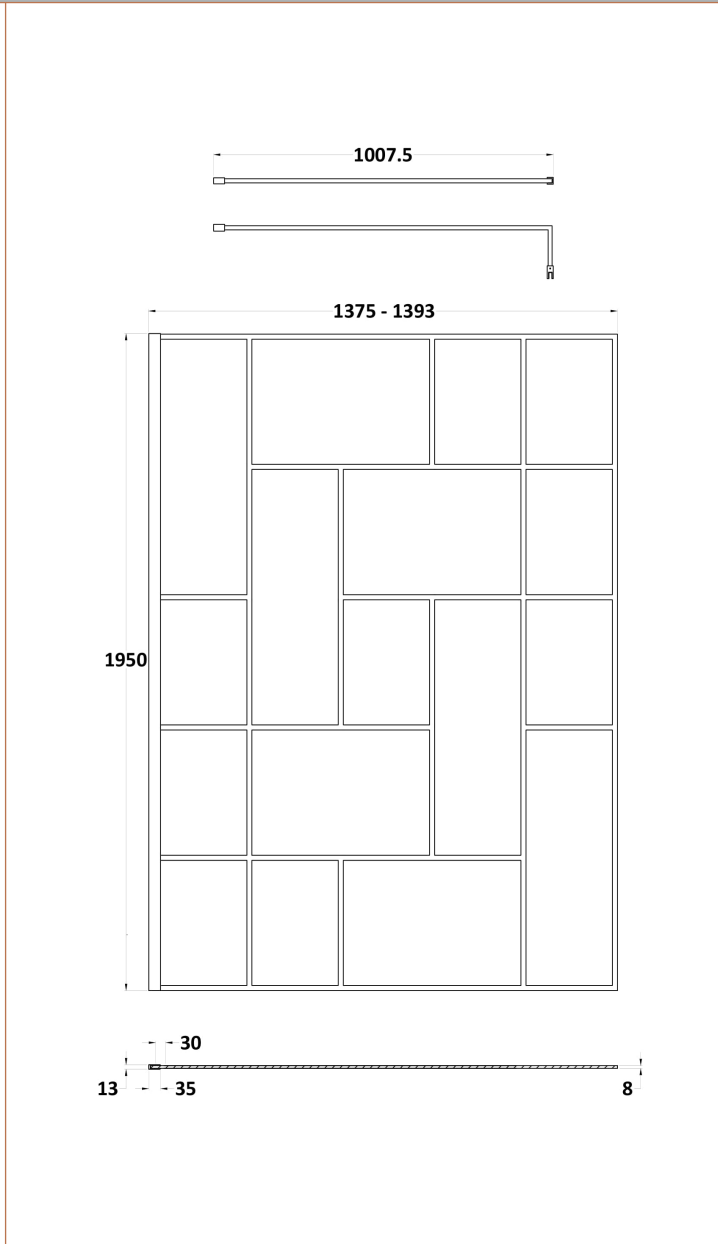

Sales Code: BFAFB14

Description: ABSTRACT 1400 SCREEN WITH ARMS AND FEET

Packaging Details

Barcode: 5056462644356

Sales Code: WRSFB14

Description: ABSTRACT Frm Wetroom Screen 1400X1950x8

Product Dimensions

Height (mm):	1950
Width (mm):	1400
Depth (mm):	14
Nett Weight (kg):	62.2

Packaging Dimensions

Height (mm):	60
Width (mm):	1450
Length (mm):	2070
Gross Weight (kg):	62.7

Packaging Data

Box Colour:	Brown Cardboard Box - Printed
Box Qty:	1
Label Size:	x
Label Colour:	Not Applicable
Label Qty:	0

Outer Box Dimensions (If Applicable)

Height (mm):	
Width (mm):	
Depth (mm):	
Length (mm):	
Gross Weight (kg):	
Barcode:	5056462614182

Product Details

Country of Origin:	China
Fitting Instruction:	No
CE Approval:	Yes
Profile Material:	Aluminium
Profile Finish:	Matt Black
Adjustments (mm):	1380mm-1400mm
Entry Width (mm):	N/A
Swing In Dim (mm):	N/A
Swing Out Dim (mm):	N/A
Radius (mm):	Not Applicable
Glass Thickness (mm):	8
Easy Fit:	No
Easy Clean:	No
Handle Style:	Not Applicable
Handle Material:	Not Applicable
Enclosure Design:	Frameless
Wheel Type:	Not Applicable
Support Bar Included:	Support Bar Included
Extras:	None

Packaging Data

Box Colour:	White Cardboard Box
Box Qty:	1
Label Size:	100 x 50
Label Colour:	White Label
Label Qty:	1

Outer Box Dimensions (If Applicable)

Height (mm):	360
Width (mm):	270
Depth (mm):	
Length (mm):	
Gross Weight (kg):	
Barcode:	5056211850625