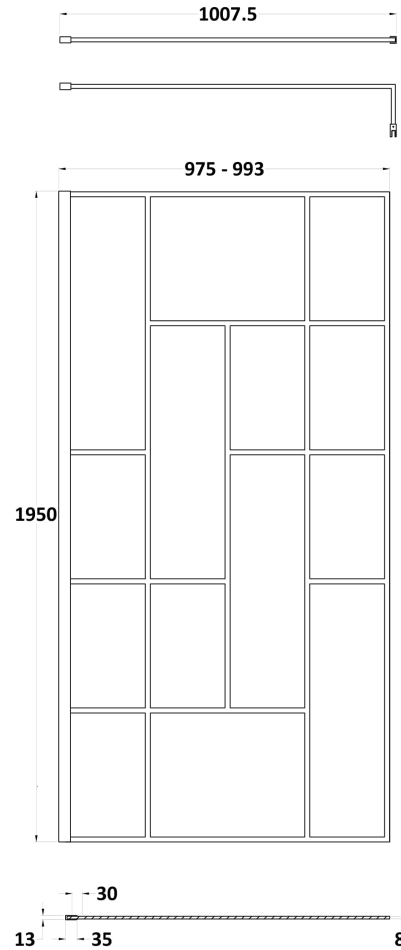

Sales Code: BFAFB10

Description: ABStract 1000 Screen With Arms And Feet

Packaging Details

Barcode: 5056462644325

Sales Code: WRSFB10

Description: ABSTRACT Frm Wetroom Screen 1000X1950x8

Product Dimensions

Height (mm):	1950
Width (mm):	1000
Depth (mm):	14
Nett Weight (kg):	44.3

Packaging Dimensions

Height (mm):	60
Width (mm):	1050
Length (mm):	2070
Gross Weight (kg):	44.8

Packaging Data

Box Colour:	Brown Cardboard Box - Printed
Box Qty:	1
Label Size:	x
Label Colour:	Not Applicable
Label Qty:	0

Outer Box Dimensions (If Applicable)

Height (mm):	
Width (mm):	
Depth (mm):	
Length (mm):	
Gross Weight (kg):	
Barcode:	5056462614151

Product Details

Country of Origin:	China
Fitting Instruction:	No
CE Approval:	Yes
Profile Material:	Aluminium
Profile Finish:	Matt Black
Adjustments (mm):	980mm-1000mm
Entry Width (mm):	N/A
Swing In Dim (mm):	N/A
Swing Out Dim (mm):	N/A
Radius (mm):	Not Applicable
Glass Thickness (mm):	8
Easy Fit:	No
Easy Clean:	No
Handle Style:	Not Applicable
Handle Material:	Not Applicable
Enclosure Design:	Frameless
Wheel Type:	Not Applicable
Support Bar Included:	Support Bar Included
Extras:	None

Packaging Data

Box Colour:	White Cardboard Box
Box Qty:	1
Label Size:	100 x 50
Label Colour:	White Label
Label Qty:	1

Outer Box Dimensions (If Applicable)

Height (mm):	360
Width (mm):	270
Depth (mm):	
Length (mm):	
Gross Weight (kg):	
Barcode:	5056211850625