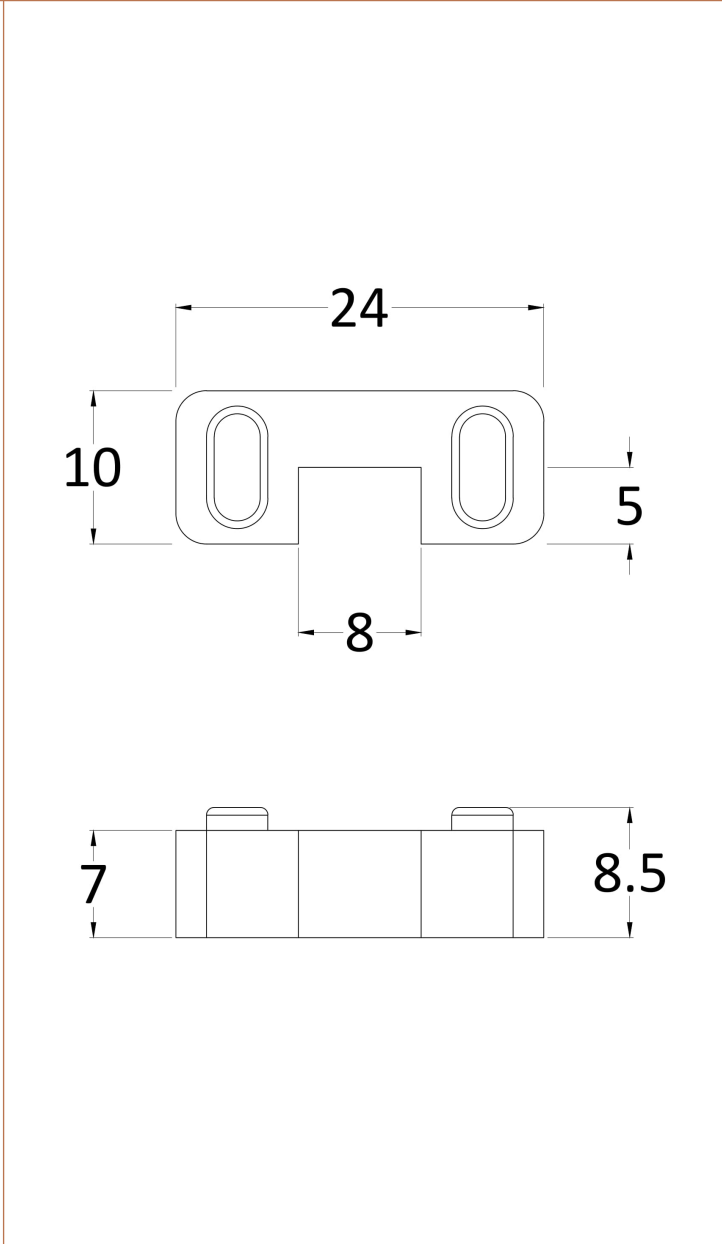

Sales Code: BFAFB10

Description: ABStract 1000 Screen With Arms And Feet

Packaging Details

Barcode: 5056462644325

Sales Code: WRSFB10

Description: ABSTRACT Frm Wetroom Screen 1000X1950x8

Product Dimensions

Height (mm):	1950
Width (mm):	1000
Depth (mm):	14
Nett Weight (kg):	44.3

Outer Box Dimensions (If Applicable)

Height (mm):	
Width (mm):	
Depth (mm):	
Length (mm):	
Gross Weight (kg):	
Barcode:	5056462614151

Product Details

Country of Origin:	China
Fitting Instruction:	No
CE Approval:	Yes
Profile Material:	Aluminium
Profile Finish:	Matt Black
Adjustments (mm):	980mm-1000mm
Entry Width (mm):	N/A
Swing In Dim (mm):	N/A
Swing Out Dim (mm):	N/A
Radius (mm):	Not Applicable
Glass Thickness (mm):	8
Easy Fit:	No
Easy Clean:	No
Handle Style:	Not Applicable
Handle Material:	Not Applicable
Enclosure Design:	Frameless
Wheel Type:	Not Applicable
Support Bar Included:	Support Bar Included
Extras:	None

Sales Code: WRSF007

Description: Wetroom Screen Horseshoe Support Foot

Product Dimensions

Height (mm):	9
Width (mm):	24
Depth (mm):	10
Nett Weight (kg):	0.16

Packaging Dimensions

Height (mm):	45
Width (mm):	30
Length (mm):	44
Gross Weight (kg):	0.16

Packaging Data

Box Colour:	White Cardboard Box
Box Qty:	1
Label Size:	100 x 50
Label Colour:	White Label
Label Qty:	1

Outer Box Dimensions (If Applicable)

Height (mm):	360
Width (mm):	270
Depth (mm):	
Length (mm):	
Gross Weight (kg):	
Barcode:	5056211850625