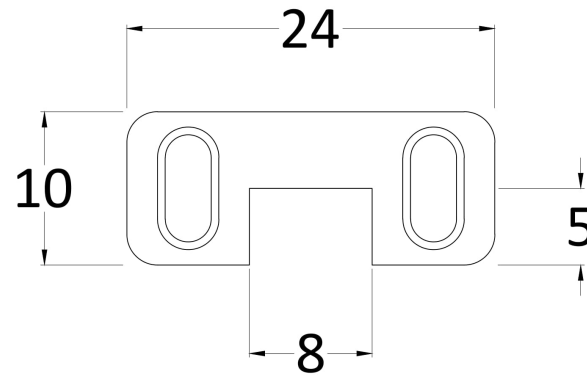

Height (mm):	1950
Width (mm):	760
Depth (mm):	14
Nett Weight (kg):	33.7

Packaging Dimensions

Height (mm):	60
Width (mm):	810
Length (mm):	2070
Gross Weight (kg):	34.2

Packaging Data

Box Colour:	Brown Cardboard Box - Printed
Box Qty:	1
Label Size:	x
Label Colour:	Not Applicable
Label Qty:	0

Outer Box Dimensions (If Applicable)

Height (mm):	
Width (mm):	
Depth (mm):	
Length (mm):	
Gross Weight (kg):	
Barcode:	5056462614120

Product Details

Country of Origin:	China
Fitting Instruction:	No
CE Approval:	Yes
Profile Material:	Aluminium
Profile Finish:	Matt Black
Adjustments (mm):	740mm-760mm
Entry Width (mm):	N/A
Swing In Dim (mm):	N/A
Swing Out Dim (mm):	N/A
Radius (mm):	Not Applicable
Glass Thickness (mm):	8
Easy Fit:	No
Easy Clean:	No
Handle Style:	Not Applicable
Handle Material:	Not Applicable
Enclosure Design:	Frameless
Wheel Type:	Not Applicable
Support Bar Included:	Support Bar Included
Extras:	None

Sales Code: WRSF007

Description: Wetroom Screen Horseshoe Support Foot

Product Dimensions

Height (mm):	9
Width (mm):	24
Depth (mm):	10
Nett Weight (kg):	0.16

Packaging Dimensions

Height (mm):	45
Width (mm):	30
Length (mm):	44
Gross Weight (kg):	0.16

Packaging Data

Box Colour:	White Cardboard Box
Box Qty:	1
Label Size:	100 x 50
Label Colour:	White Label
Label Qty:	1

Outer Box Dimensions (If Applicable)

Height (mm):	360
Width (mm):	270
Depth (mm):	
Length (mm):	
Gross Weight (kg):	
Barcode:	5056211850625