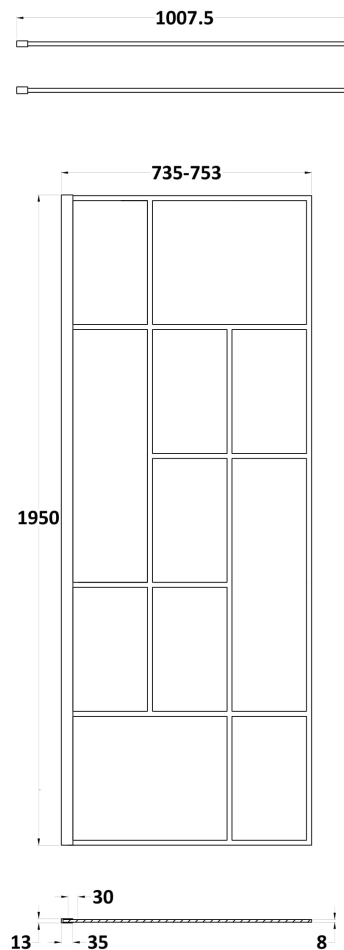

Sales Code: BFAFB076

Description: ABSTRACT 760 SCREEN WITH ARMS AND FEET

Packaging Details

Barcode: 5056462644295

Sales Code: WRSFB076

Description: ABSTRACT Frame Wetroom Screen 760X1950x8

Product Dimensions

Height (mm):	1950
Width (mm):	760
Depth (mm):	14
Nett Weight (kg):	33.7

Packaging Dimensions

Height (mm):	60
Width (mm):	810
Length (mm):	2070
Gross Weight (kg):	34.2

Packaging Data

Box Colour:	Brown Cardboard Box - Printed
Box Qty:	1
Label Size:	x
Label Colour:	Not Applicable
Label Qty:	0

Outer Box Dimensions (If Applicable)

Height (mm):	
Width (mm):	
Depth (mm):	
Length (mm):	
Gross Weight (kg):	
Barcode:	5056462614120

Product Details

Country of Origin:	China
Fitting Instruction:	No
CE Approval:	Yes
Profile Material:	Aluminium
Profile Finish:	Matt Black
Adjustments (mm):	740mm-760mm
Entry Width (mm):	N/A
Swing In Dim (mm):	N/A
Swing Out Dim (mm):	N/A
Radius (mm):	Not Applicable
Glass Thickness (mm):	8
Easy Fit:	No
Easy Clean:	No
Handle Style:	Not Applicable
Handle Material:	Not Applicable
Enclosure Design:	Frameless
Wheel Type:	Not Applicable
Support Bar Included:	Support Bar Included
Extras:	None

Packaging Data

Box Colour:	White Cardboard Box
Box Qty:	1
Label Size:	100 x 50
Label Colour:	White Label
Label Qty:	1

Outer Box Dimensions (If Applicable)

Height (mm):	360
Width (mm):	270
Depth (mm):	
Length (mm):	
Gross Weight (kg):	
Barcode:	5056211850625