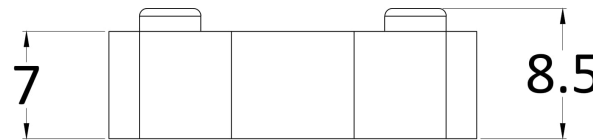

Height (mm):	1950
Width (mm):	760
Depth (mm):	14
Nett Weight (kg):	33.7

Packaging Dimensions

Height (mm):	60
Width (mm):	810
Length (mm):	2070
Gross Weight (kg):	34.2

Packaging Data

Box Colour:	Brown Cardboard Box - Printed
Box Qty:	1
Label Size:	x
Label Colour:	Not Applicable
Label Qty:	0

Outer Box Dimensions (If Applicable)

Height (mm):	
Width (mm):	
Depth (mm):	
Length (mm):	
Gross Weight (kg):	
Barcode:	5056462614120

Product Details

Country of Origin:	China
Fitting Instruction:	No
CE Approval:	Yes
Profile Material:	Aluminium
Profile Finish:	Matt Black
Adjustments (mm):	740mm-760mm
Entry Width (mm):	N/A
Swing In Dim (mm):	N/A
Swing Out Dim (mm):	N/A
Radius (mm):	Not Applicable
Glass Thickness (mm):	8
Easy Fit:	No
Easy Clean:	No
Handle Style:	Not Applicable
Handle Material:	Not Applicable
Enclosure Design:	Frameless
Wheel Type:	Not Applicable
Support Bar Included:	Support Bar Included
Extras:	None

Sales Code: WRSF007

Description: Wetroom Screen Horseshoe Support Foot

Product Dimensions

Height (mm):	9
Width (mm):	24
Depth (mm):	10
Nett Weight (kg):	0.16

Packaging Dimensions

Height (mm):	45
Width (mm):	30
Length (mm):	44
Gross Weight (kg):	0.16

Packaging Data

Box Colour:	White Cardboard Box
Box Qty:	1
Label Size:	100 x 50
Label Colour:	White Label
Label Qty:	1

Outer Box Dimensions (If Applicable)

Height (mm):	360
Width (mm):	270
Depth (mm):	
Length (mm):	
Gross Weight (kg):	
Barcode:	5056211850625