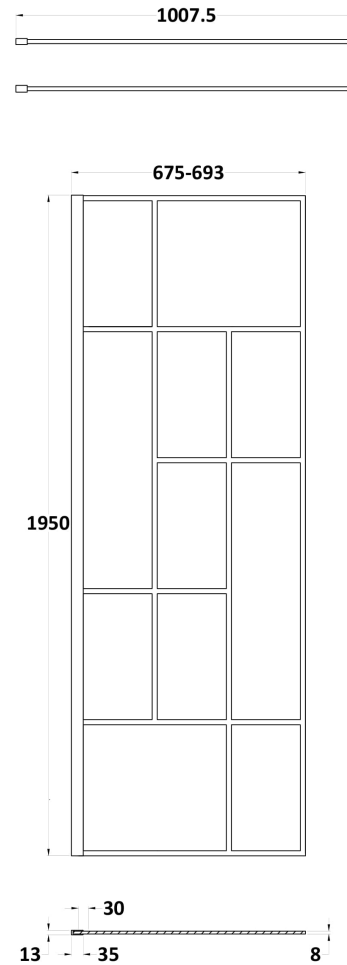

Sales Code: BFAFB070

Description: ABSTRACT 700 Screen With Arms And Feet

Packaging Details

Barcode: 5056462644288

Sales Code: WRSFB070

Description: ABSTRACT Frame Wetroom Screen 700X1950x8

Product Dimensions

Height (mm):	1950
Width (mm):	700
Depth (mm):	14
Nett Weight (kg):	30.6

Packaging Dimensions

Height (mm):	60
Width (mm):	750
Length (mm):	2070
Gross Weight (kg):	31.1

Packaging Data

Box Colour:	Brown Cardboard Box - Printed
Box Qty:	1
Label Size:	x
Label Colour:	Not Applicable
Label Qty:	0

Outer Box Dimensions (If Applicable)

Height (mm):	
Width (mm):	
Depth (mm):	
Length (mm):	
Gross Weight (kg):	
Barcode:	5056462614113

Product Details

Country of Origin:	China
Fitting Instruction:	No
CE Approval:	Yes
Profile Material:	Aluminium
Profile Finish:	Matt Black
Adjustments (mm):	680mm - 700mm
Entry Width (mm):	N/A
Swing In Dim (mm):	N/A
Swing Out Dim (mm):	N/A
Radius (mm):	Not Applicable
Glass Thickness (mm):	8
Easy Fit:	No
Easy Clean:	No
Handle Style:	Not Applicable
Handle Material:	Not Applicable
Enclosure Design:	Frameless
Wheel Type:	Not Applicable
Support Bar Included:	Support Bar Included
Extras:	None

Packaging Data

Box Colour:	White Cardboard Box
Box Qty:	1
Label Size:	100 x 50
Label Colour:	White Label
Label Qty:	1

Outer Box Dimensions (If Applicable)

Height (mm):	360
Width (mm):	270
Depth (mm):	
Length (mm):	
Gross Weight (kg):	
Barcode:	5056211850625