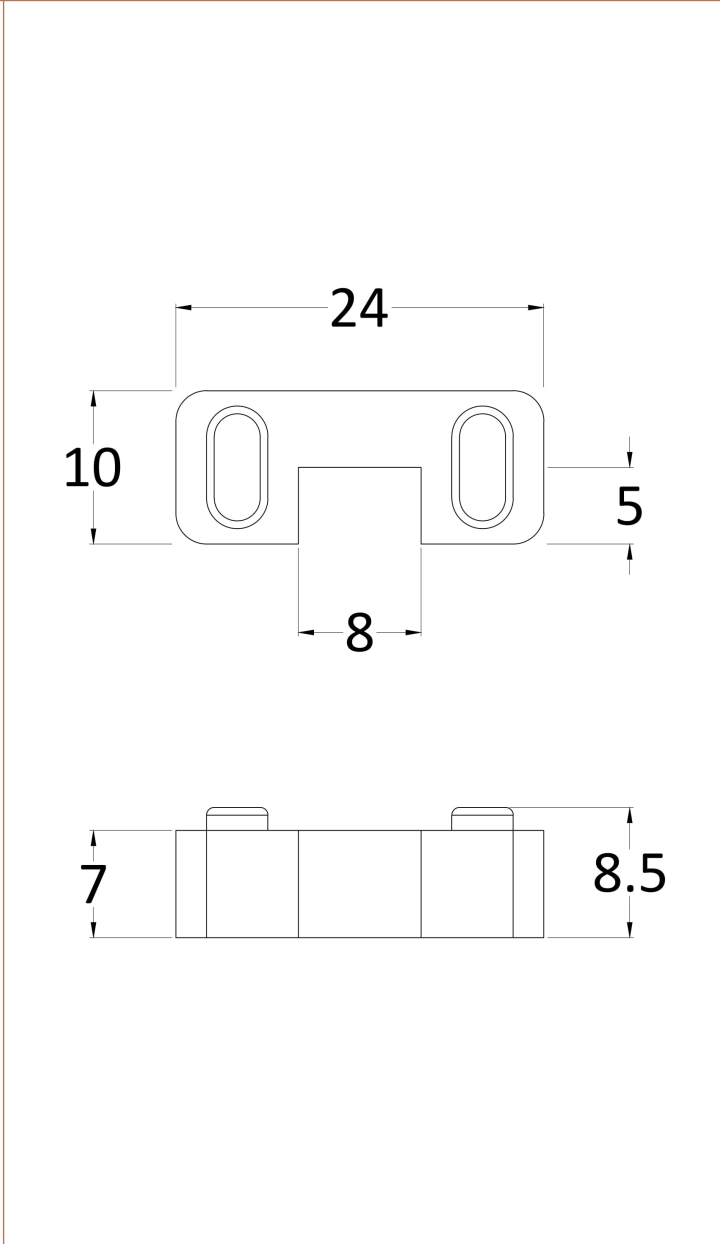

Height (mm):	1950
Width (mm):	700
Depth (mm):	14
Nett Weight (kg):	30.6

Packaging Dimensions

Height (mm):	60
Width (mm):	750
Length (mm):	2070
Gross Weight (kg):	31.1

Packaging Data

Box Colour:	Brown Cardboard Box - Printed
Box Qty:	1
Label Size:	x
Label Colour:	Not Applicable
Label Qty:	0

Outer Box Dimensions (If Applicable)

Height (mm):	
Width (mm):	
Depth (mm):	
Length (mm):	
Gross Weight (kg):	
Barcode:	5056462614113

Product Details

Country of Origin:	China
Fitting Instruction:	No
CE Approval:	Yes
Profile Material:	Aluminium
Profile Finish:	Matt Black
Adjustments (mm):	680mm - 700mm
Entry Width (mm):	N/A
Swing In Dim (mm):	N/A
Swing Out Dim (mm):	N/A
Radius (mm):	Not Applicable
Glass Thickness (mm):	8
Easy Fit:	No
Easy Clean:	No
Handle Style:	Not Applicable
Handle Material:	Not Applicable
Enclosure Design:	Frameless
Wheel Type:	Not Applicable
Support Bar Included:	Support Bar Included
Extras:	None

Sales Code: WRSF007

Description: Wetroom Screen Horseshoe Support Foot

Product Dimensions

Height (mm):	9
Width (mm):	24
Depth (mm):	10
Nett Weight (kg):	0.16

Packaging Dimensions

Height (mm):	45
Width (mm):	30
Length (mm):	44
Gross Weight (kg):	0.16

Packaging Data

Box Colour:	White Cardboard Box
Box Qty:	1
Label Size:	100 x 50
Label Colour:	White Label
Label Qty:	1

Outer Box Dimensions (If Applicable)

Height (mm):	360
Width (mm):	270
Depth (mm):	
Length (mm):	
Gross Weight (kg):	
Barcode:	5056211850625