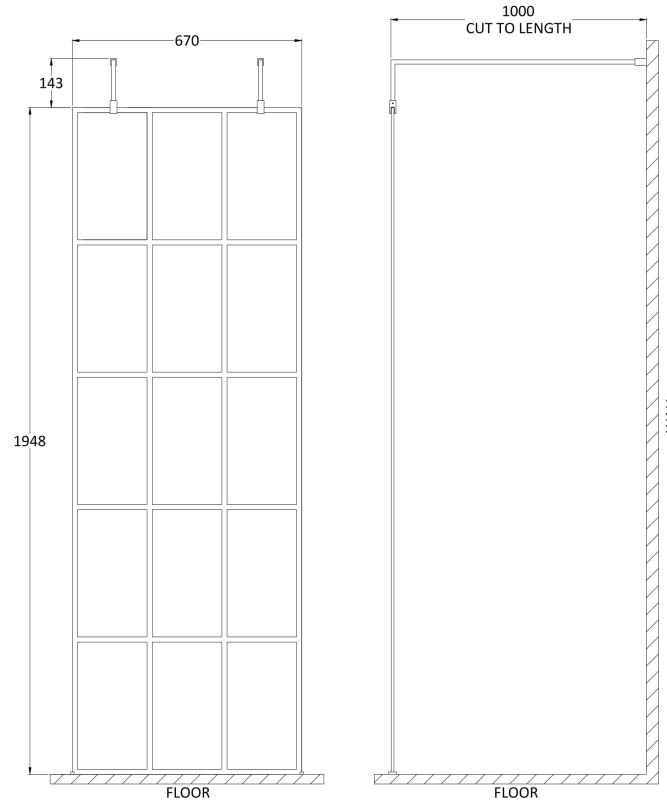

Sales Code: BFAFB070

Description: ABSTRACT 700 Screen With Arms And Feet

Packaging Details

Barcode: 5056462644288

Sales Code: WRSFB070

Description: ABSTRACT Frame Wetroom Screen 700X1950x8

Product Dimensions

Height (mm):	1950
Width (mm):	700
Depth (mm):	14
Nett Weight (kg):	30.6

Packaging Dimensions

Height (mm):	60
Width (mm):	750
Length (mm):	2070
Gross Weight (kg):	31.1

Packaging Data

Box Colour:	Brown Cardboard Box - Printed
Box Qty:	1
Label Size:	x
Label Colour:	Not Applicable
Label Qty:	0

Outer Box Dimensions (If Applicable)

Height (mm):	
Width (mm):	
Depth (mm):	
Length (mm):	
Gross Weight (kg):	
Barcode:	5056462614113

Product Details

Country of Origin:	China
Fitting Instruction:	No
CE Approval:	Yes
Profile Material:	Aluminium
Profile Finish:	Matt Black
Adjustments (mm):	680mm - 700mm
Entry Width (mm):	N/A
Swing In Dim (mm):	N/A
Swing Out Dim (mm):	N/A
Radius (mm):	Not Applicable
Glass Thickness (mm):	8
Easy Fit:	No
Easy Clean:	No
Handle Style:	Not Applicable
Handle Material:	Not Applicable
Enclosure Design:	Frameless
Wheel Type:	Not Applicable
Support Bar Included:	Support Bar Included
Extras:	None

Packaging Data

Box Colour:	White Cardboard Box
Box Qty:	1
Label Size:	100 x 50
Label Colour:	White Label
Label Qty:	1

Outer Box Dimensions (If Applicable)

Height (mm):	360
Width (mm):	270
Depth (mm):	
Length (mm):	
Gross Weight (kg):	
Barcode:	5056211850625