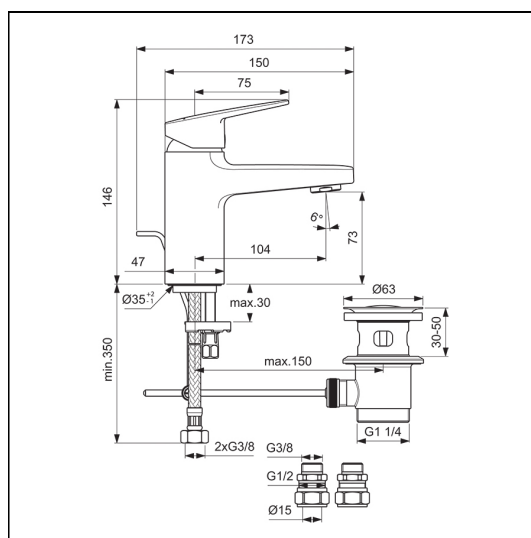

Ceraplan Single Lever Basin Mixer with Pop-Up Waste and iFix+

ILLUSTRATED

BD275 Ceraplan single lever basin mixer with ifix+ and popup waste

ILLUSTRATED PRODUCT DETAILS

Weights

BD275 1.47 KG

Materials

BD275 Chrome Plated Brass

Finishes

BD275  Chrome (AA)

Flow rates

BD275 5 Litres per minute @ 3 bar pressure

Designer

Palomba Serafini Associati

FEATURES