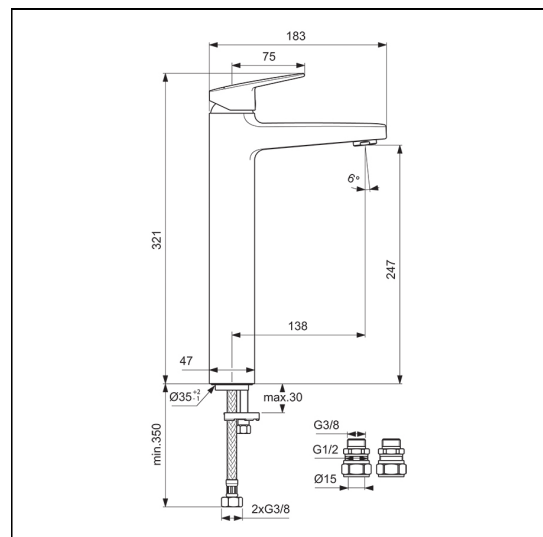

Ceraplan Single Lever Vessel Basin Mixer

ILLUSTRATED

BD255 Ceraplan single lever vessel basin mixer

ILLUSTRATED PRODUCT DETAILS

Weights

BD255 2.61 KG

Materials

BD255 Chrome Plated Brass

Finishes

BD255  Chrome (AA)

Flow rates

BD255 5 Litres per minute @ 3 bar pressure

Designer

Palomba Serafini Associati

FEATURES