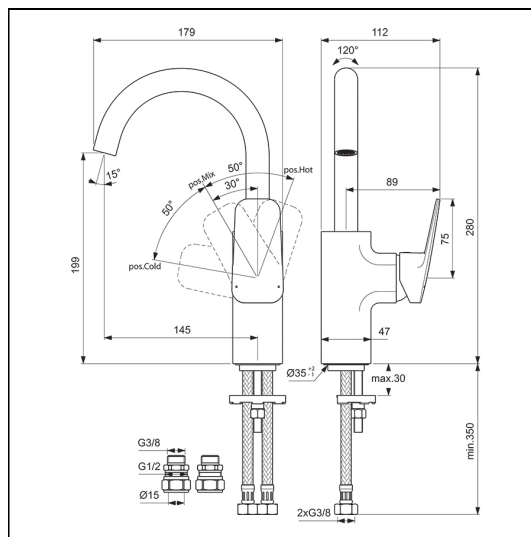

Ceraplan Single Lever High Spout Basin Mixer

ILLUSTRATED

BD245 Ceraplan single lever high spout basin mixer

ILLUSTRATED PRODUCT DETAILS

Weights

BD245 2.66 KG

Materials

BD245 Chrome Plated Brass

Finishes

BD245  Chrome (AA)

Flow rates

BD245 5 Litres per minute @ 3 bar pressure

Designer

Palomba Serafini Associati

FEATURES