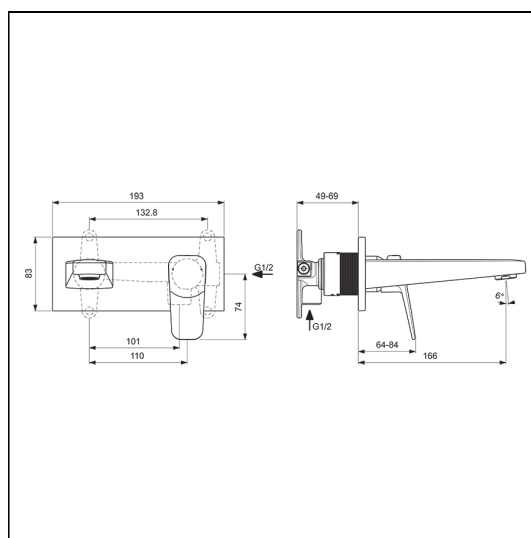

Ceraplan Single Lever Wall Mounted Basin Mixer

ILLUSTRATED

BD244 Ceraplan single lever wall mounted basin mixer

A1313 Built-in basin mixer kit 1, horizontal

ILLUSTRATED PRODUCT DETAILS

Weights

BD244 1.13 KG

A1313 1.26 KG

Materials

BD244 Chrome Plated Brass

Finishes

BD244 Chrome (AA)

A1313 Unfinished (NU)

Flow rates

BD244 5 Litres per minute @ 3 bar pressure

Designer

Palomba Serafini Associati

FEATURES