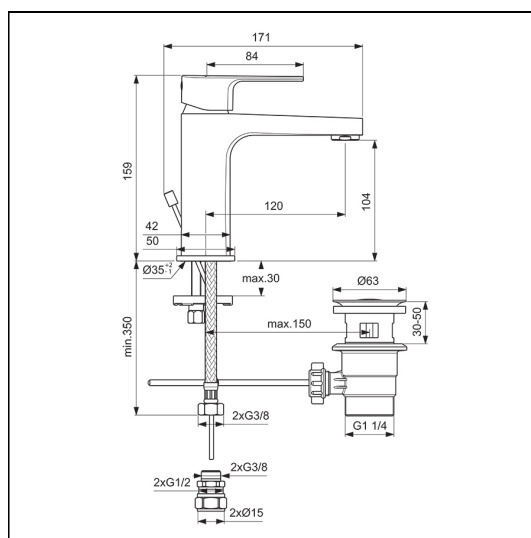

Cerafine D Single Lever Basin Mixer

ILLUSTRATED

BC721 Cerafine D single lever basin mixer with pop-up waste

ILLUSTRATED PRODUCT DETAILS

Weights

BC721 1.29 KG

Finishes

BC721  Chrome finish (AA)

Materials

BC721 Chrome Plated Brass

Flow rates

BC721 5 Litres per minute @ 3 bar pressure

Special Notes

For high pressure above 1 Bar. Suitable for balanced supplies. Inlets with flexible hoses and connections for 15mm copper tails. Consideration should be given to safe hot water delivery and the use of an appropriate temperature reduction device, please see A5900AA (for use with 15mm pipework) or A5901AA (for use with 22mm pipework). Fitted with a 5 litre per minute outlet flow regulator.