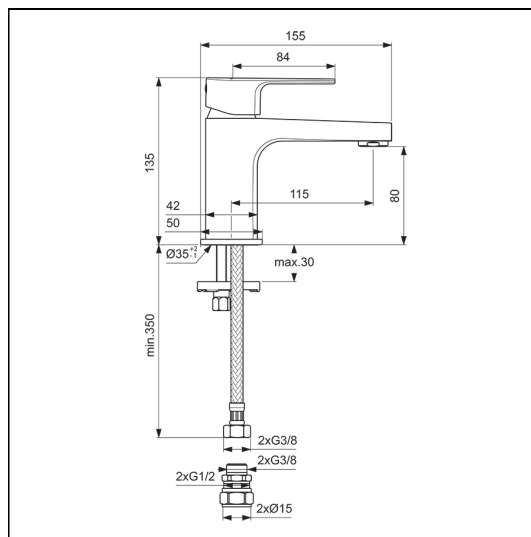

Cerafine D Single Lever Mini Basin Mixer

ILLUSTRATED

BC718 Cerafine D single lever mini basin mixer

ILLUSTRATED PRODUCT DETAILS

Weights

BC718 1.14 KG

Finishes

BC718  Chrome finish (AA)

Materials

BC718 Chrome Plated Brass

Flow rates

BC718 5 Litres per minute @ 3 bar pressure

Special Notes

For high pressure above 1 Bar. Suitable for balanced supplies. Inlets with flexible hoses and connections for 15mm copper tails. Consideration should be given to safe hot water delivery and the use of an appropriate temperature reduction device, please see A5900AA (for use with 15mm pipework) or A5901AA (for use with 22mm pipework). Fitted with a 5 litre per minute outlet flow regulator.