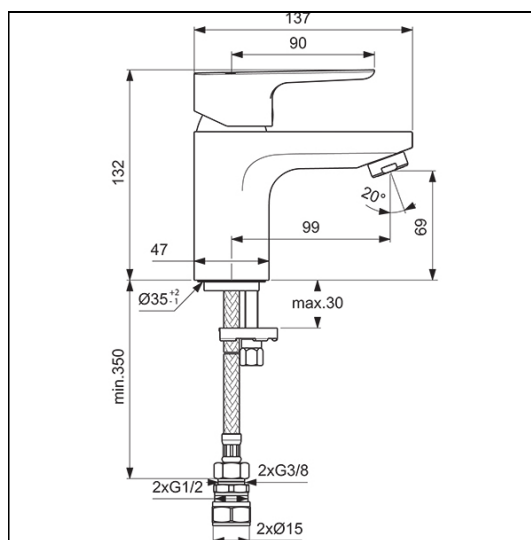

Slim Single Lever Basin Mixer (No Waste)

ILLUSTRATED

BC573 Tempo Slim single lever basin mixer, no waste

OPTIONS

A5900 TMV thermostatic mixing valve, 15mm

ILLUSTRATED PRODUCT DETAILS

Weights

BC573 1.25 KG

Finishes

BC573  Chrome finish (AA)

Materials

BC573 Chrome Plated Brass

Designer

Artefakt Industriekultur

Special Notes

Suitable for balanced supplies. Inlets with flexible tails and connections for 15mm copper tubes. Fitted with a 5 litre per minute outlet flow regulator. Flow straightener also supplied for low pressure installations. Unregulated flow rate 4 litres per minute at 0.1 Bar. When installed in commercial installations a thermostatic blending valve must be used, please see A5900AA (for use with 15mm pipework) or A5901AA (for use with 22mm pipework).