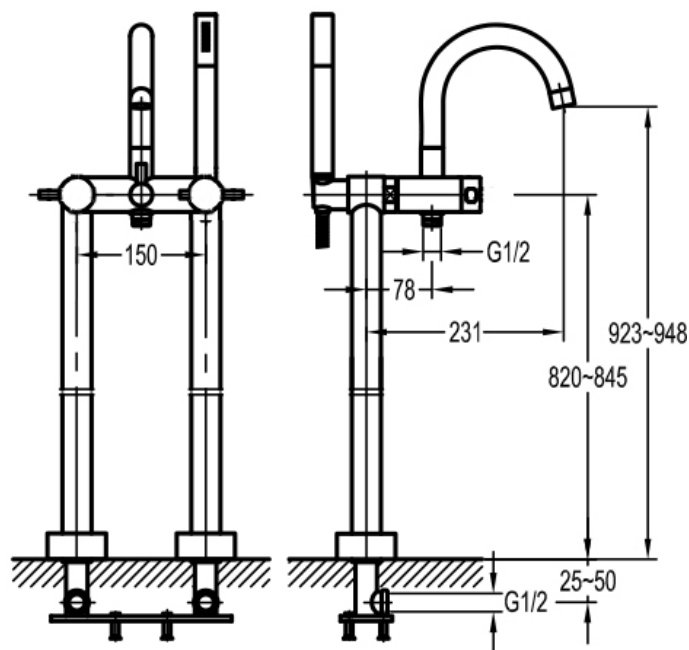

## LEVO FLOOR STANDING BATH AND SHOWER MIXER - BRUSHED BRASS

Dimensions are in millimetres except thread sizes which are BSP imperial.