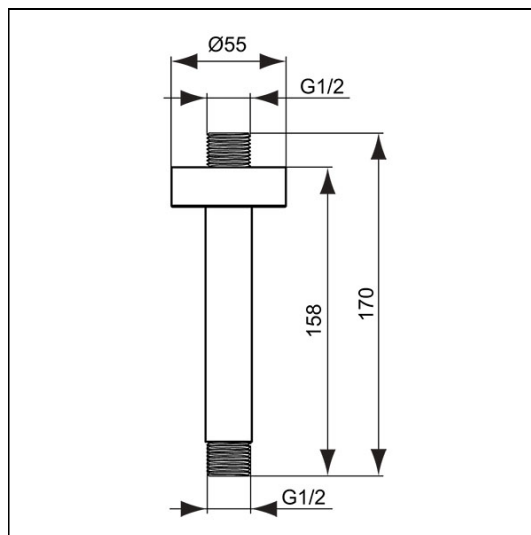

Idealrain Ceiling Arm 150mm

ILLUSTRATED

B9446 Idealrain ceiling arm 150mm

ILLUSTRATED PRODUCT DETAILS

Weights

B9446 0.23 KG

Finishes

B9446 Chrome (AA)

Materials

B9446 Chrome Plated

Designer

Artefakt Industriekultur

FINISH OPTIONS

(AA) Chrome

(A2) Brushed Gold

(A5) Magnetic Grey

(GN) Silver Storm

(XG) Silk Black

ACCREDITATIONS

1709023

FEATURES