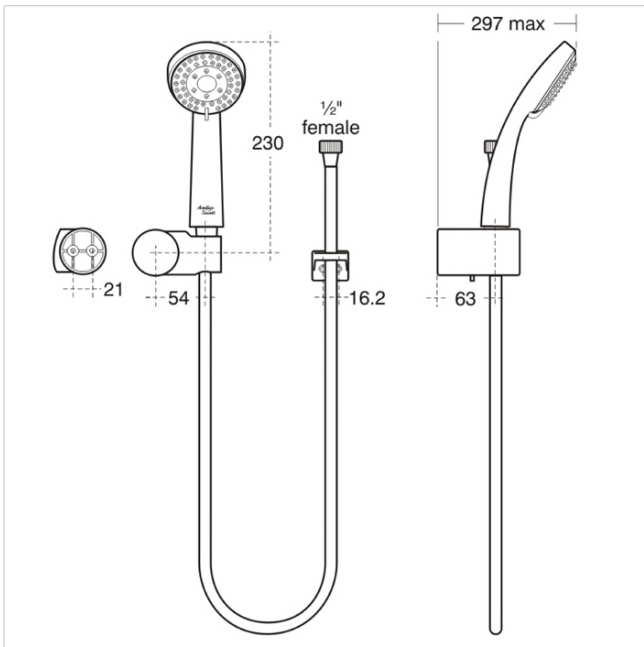

Frequently used applications

General Healthcare
Office

Hotels
Residential

Accreditations

WRAS
Water Label

*Armitage
Shanks*

Email: info@idealspec.co.uk
Tel: 0870 122 8822
Fax: 0870 122 8282
Web: www.idealspec.co.uk

Powered by
IdealSpec

Date created:11/08/2016