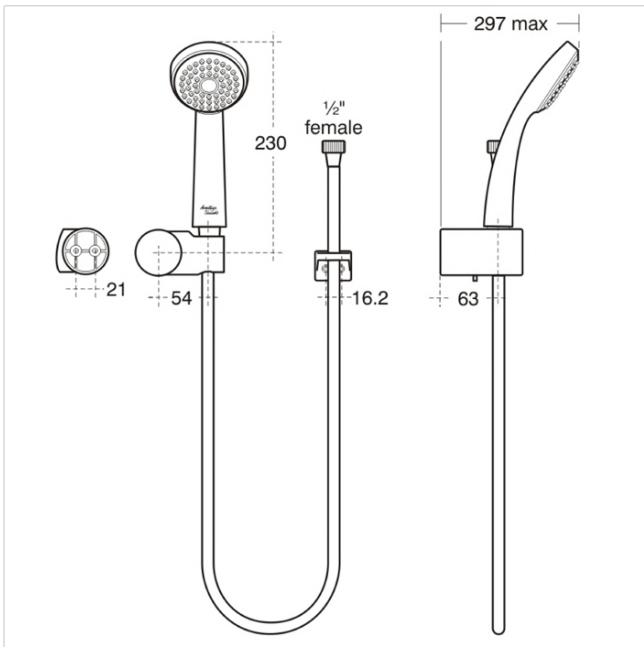

Armaglide 2 Shower Set Single Function

Illustrated

B9308 Armaglide 2 shower set with single function handspray, 1800mm idealflex smooth hose & wall mounted holder

Configuration options

Material

Chrome Plated Metal

Weights

B9308 1.00KG

Colours

Chromium plated (AA)

Flow rates

8 Litres per minute @ 3 bar pressure

Special Notes

Removable 8 Litres per minute Eco flow regulator.
Flow rate 5.5 Litres per minute @ 1 bar.