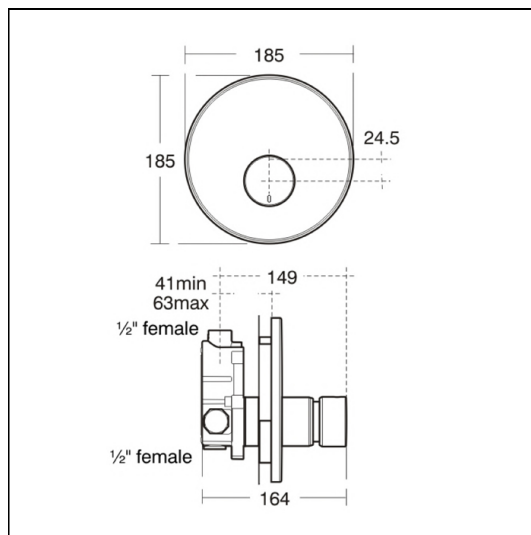

Avon 21 Shower Button Self Closing Concealed Shower Valve

ILLUSTRATED

B8266 Avon 21 self closing push button shower valve with concealing plate, non mixing

ILLUSTRATED PRODUCT DETAILS

Weights

B8266 2.83 KG

Finishes

B8266  Chrome (AA)

Materials

B8266 Chrome Plated Brass

Special Notes

Consideration should be given to safe hot water delivery and the use of an appropriate temperature reduction device see A5900AA or Part G for guidance.

Flow rate 5 Litres per minute @ 0.1 bar.

ACCREDITATIONS

Certificate no. 1203011

FEATURES