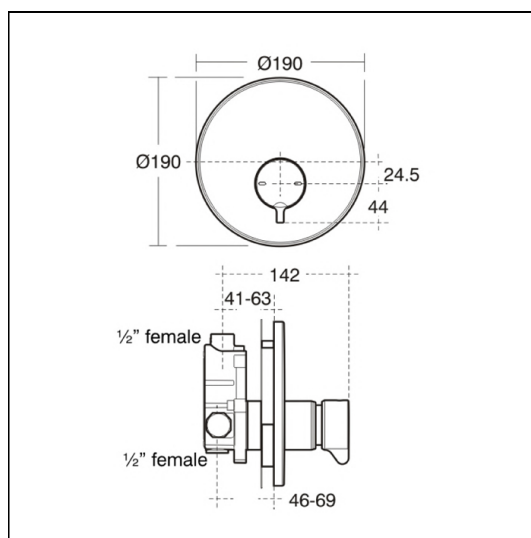

Avon 21 Shower Valve, Button Self Closing Concealed Variable Temp Control

ILLUSTRATED

B8265 Avon 21 self closing push button shower with concealing plate, variable temperature control

ILLUSTRATED PRODUCT DETAILS

Weights

B8265 2.86 KG

Finishes

B8265  Chrome (AA)

Materials

B8265 Chrome Plated Brass

Special Notes

Consideration should be given to safe hot water delivery and the use of an appropriate temperature reduction device see A5900AA or Part G for guidance.

Flow rate 6 Litres per minute @ 1 bar.

ACCREDITATIONS

1710705

FEATURES