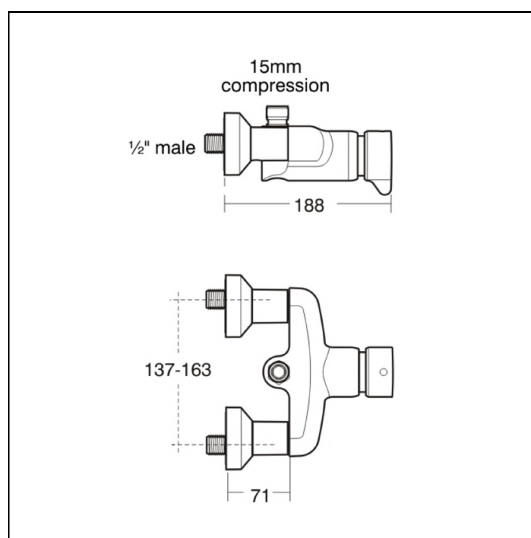

Avon 21 Shower Valve, Push Button Self Closing Exposed Variable Temp

ILLUSTRATED

B8264 Avon 21 self closing push button shower mixing valve exposed, variable temperature

OPTIONS

- **A5451** Anti vandal shower head, bottom inlet, solid wall fixing, demountable for easy cleaning
- **A5900** TMV Thermostatic mixing valve 15mm

ILLUSTRATED PRODUCT DETAILS

Weights

B8264 3.10 KG

Finishes

B8264 Chrome (AA)

Materials

B8264 Chrome Plated Brass

Flow rates

B8264 11.5 Litres per minute @ 3 bar pressure

Special Notes

Consideration should be given to safe hot water delivery and the use of an appropriate temperature reduction device see A5900AA or Part G for guidance.

ACCREDITATIONS

B8264(AA)

A5451(AA)

FEATURES