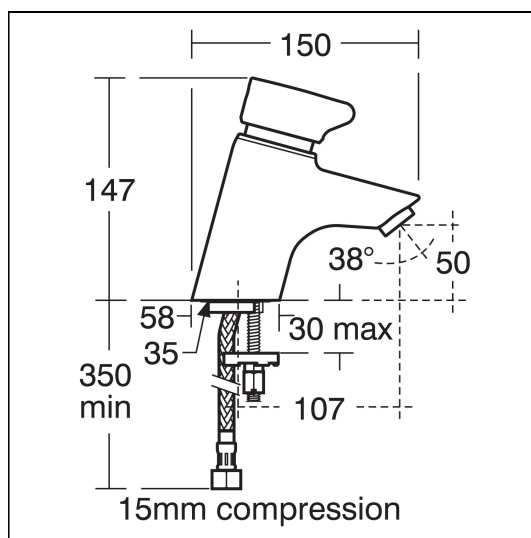

Avon 21 Washbasin 1 Hole Mixer Flexi Tails

ILLUSTRATED

B8263 Avon 21 washbasin mixer 1 hole, self closing push button, variable temperature control with 15mm female connector flexible hoses on inlets

ILLUSTRATED PRODUCT DETAILS

Weights

B8263 2.30 KG

Finishes

B8263 Chrome (AA)

Materials

B8263 Chrome Plated Brass

Flow rates

B8263 3.7 Litres per minute @ 3 bar pressure

Standards

DDA compliant

Special Notes

This fitting is best suited to balanced supplies with a minimum inlet pressure of 1 bar and a maximum of 3 bar. Regulated to 3.7 litres per minute maximum. Run time is adjustable from 5 -15 seconds.

Consideration should be given to safe hot water delivery and the use of an appropriate temperature reduction device

ACCREDITATIONS

B8263(AA)

FEATURES