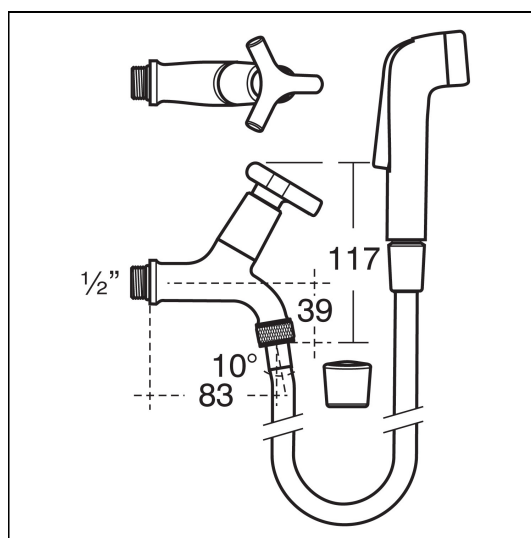

Nimbus 21 Bib tap abluion spray

ILLUSTRATED

- B1676** Nimbus 21 bib tap abluion spray with hose and handspray single
- B1685** Nimbus 21 concealed bib tap wall mount, self centralising installation, single

OPTIONS

- B1681** Nimbus 21 bib tap extension 1/2" x 75mm single
- B1683** Nimbus 21 bib tap extension 1/2" x 100mm single
- B1687** Nimbus 21 exposed bib tap wall mountself centralising installation single

ILLUSTRATED PRODUCT DETAILS

Materials

- B1676** Chrome Plated Brass
- B1685** Chrome Plated Brass

Finishes

- B1676**  Chrome (AA)
- B1685**  Chrome (AA)

Special Notes

Easy grip handles. Half turn ceramic disc valves for better control. Self centralising feature simplifies upright installation. Bib taps require either concealed or exposed wall mounts. 75 and 100mm extensions are available.