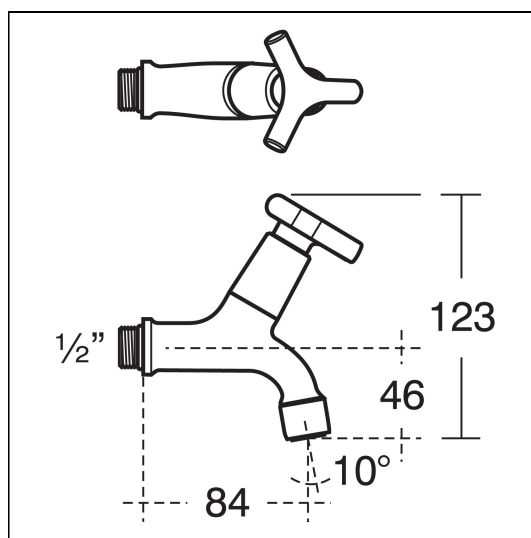

Nimbus 21 Bib taps 1/2"

ILLUSTRATED

- B1675** Nimbus 21 bib taps 1/2" anti vandal spray outlet pair
- B1686** Nimbus 21 concealed bib tap wall mount self centralising installation pair

OPTIONS

- B1688** Nimbus 21 exposed bib tap wall mount self centralising installation pair
- B1682** Nimbus 21 bib tap extension 1/2" x 75mm pair
- B1684** Nimbus 21 bib tap extension 1/2" x 100mm pair

ILLUSTRATED PRODUCT DETAILS

Materials

- B1675** Chrome Plated Brass
- B1686** Chrome Plated Brass

Finishes

- B1675**  Chrome (AA)
- B1686**  Chrome (AA)

Special Notes

Easy grip handles. Half turn ceramic disc valves for better control. Self centralising feature simplifies upright installation. Bib taps require either concealed or exposed wall mounts. 75 and 100mm extensions are available.