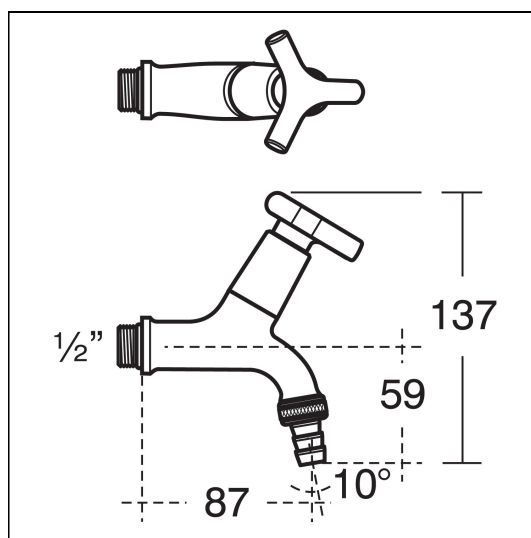

Nimbus 21 Bib taps 1/2"

ILLUSTRATED

- B1674** Nimbus 21 bib taps 1/2" hose union outlet pair
- B1686** Nimbus 21 concealed bib tap wall mount self centralising installation pair

OPTIONS

- B1684** Nimbus 21 bib tap extension 1/2" x 100mm pair
- B1682** Nimbus 21 bib tap extension 1/2" x 75mm pair
- B961348** Nimbus 21 adaptor 1/2" female to 3/4" male pair
- B1688** Nimbus 21 exposed bib tap wall mount self centralising installation pair

ILLUSTRATED PRODUCT DETAILS

Materials

- B1674** Chrome Plated Brass
- B1686** Chrome Plated Brass

Finishes

- B1674**  Chrome (AA)
- B1686**  Chrome (AA)

Special Notes

Easy grip handles. Half turn ceramic disc valves for better control. Self centralising feature simplifies upright installation. Bib taps require either concealed or exposed wall mounts. 75 and 100mm extensions are available.