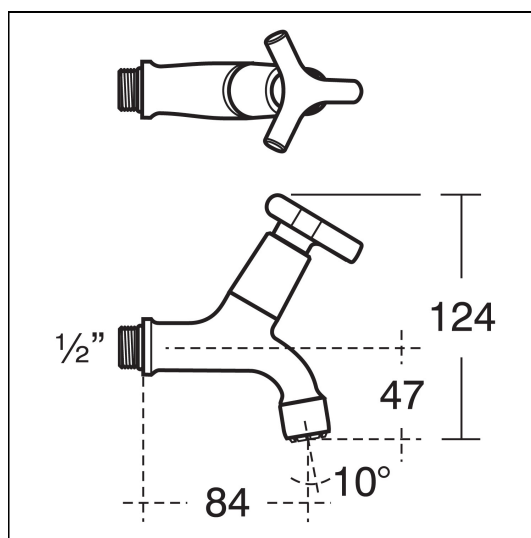

Nimbus 21 Bib taps 1/2"

ILLUSTRATED

- B1673** Nimbus 21 bib taps 1/2"anti vandal outlet pair
- B1686** Nimbus 21 concealed bib tap wall mountself centralising installation pair

OPTIONS

- B1688** Nimbus 21 exposed bib tap wall mountself centralising installation pair
- B1682** Nimbus 21 bib tap extension 1/2" x 75mm pair
- B1684** Nimbus 21 bib tap extension 1/2" x 100mm pair

ILLUSTRATED PRODUCT DETAILS

Materials

- B1673** Chrome Plated Brass
- B1686** Chrome Plated Brass

Finishes

- B1673**  Chrome (AA)
- B1686**  Chrome (AA)

Special Notes

Easy grip handles. Half turn ceramic disc valves for better control. Self centralising feature simplifies upright installation. Bib taps require either concealed or exposed wall mounts. 75 and 100mm extensions are available.