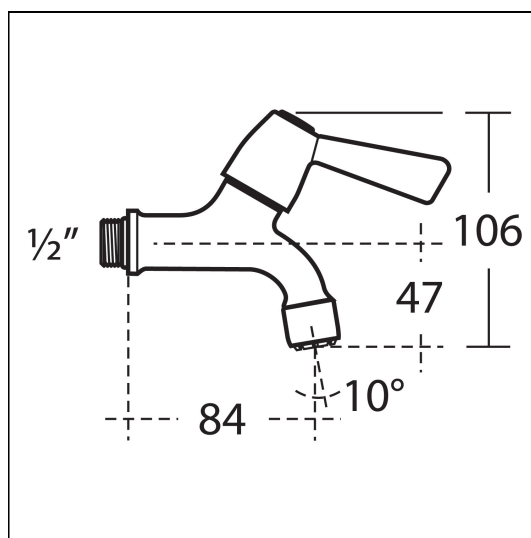

Alterna 21 Bib taps 1/2"

ILLUSTRATED

- B1457** Alterna 21 bib taps 1/2" lever handles, anti vandal outlet pair
- B1686** Nimbus 21 concealed bib tap wall mount self centralising installation pair

OPTIONS

- B1688** Nimbus 21 exposed bib tap wall mount self centralising installation pair
- B1682** Nimbus 21 bib tap extension 1/2" x 75mm pair
- B1684** Nimbus 21 bib tap extension 1/2" x 100mm pair

ILLUSTRATED PRODUCT DETAILS

Materials

- B1457** Chrome Plated Brass
- B1686** Chrome Plated Brass

Finishes

- B1457**  Chrome (AA)
- B1686**  Chrome (AA)

Special Notes

Easy to operate lever handles. Quarter turn ceramic disc valves for rapid on/off. Self centralising feature simplifies upright installation. Bib taps require either concealed or exposed wall mounts. 75 and 100mm extensions are available.