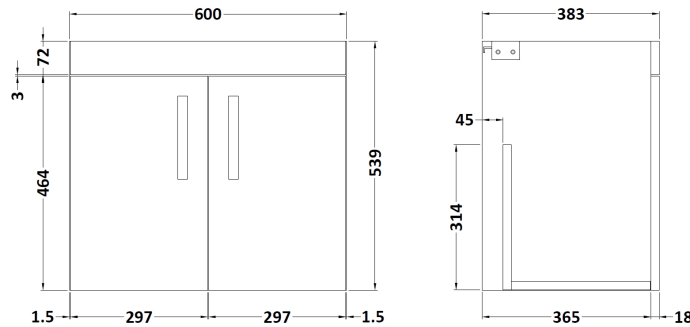

Sales Code: ATH089C

Description: 1200 Wh 4-Door Vanity & Double Basin

Packaging Details

Barcode: 5056211816553

Sales Code: MOC153

Description: 600 Wall Hung 2-Door Basin Unit

Product Dimensions

Height (mm):	540
Width (mm):	600
Depth (mm):	383
Nett Weight (kg):	12.5

Packaging Dimensions

Height (mm):	405
Width (mm):	620
Depth (mm):	560
Gross Weight (kg):	13

Packaging Data

Box Colour:	Brown Cardboard Box
Box Qty:	1
Label Size:	100 x 50
Label Colour:	White Label
Label Qty:	2

Sales Code: PMB424

Description: Double Polymarble Basin 1205 X 390

Product Dimensions

Height (mm):	390
Width (mm):	1205
Depth (mm):	157
Nett Weight (kg):	18.12

Packaging Dimensions

Height (mm):	100
Width (mm):	1205
Depth (mm):	400
Gross Weight (kg):	18.12

Packaging Data

Box Colour:	Brown Cardboard Box - Printed
Box Qty:	1
Label Size:	100 x 50
Label Colour:	White Label
Label Qty:	2

Outer Box Dimensions (If Applicable)

Height (mm):	
Width (mm):	
Depth (mm):	
Gross Weight (kg):	
Barcode:	5056211815136