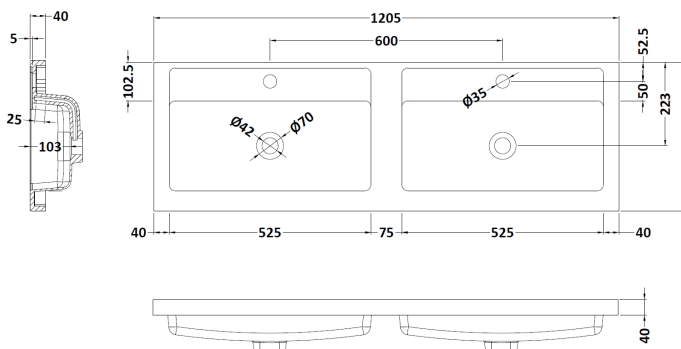

Packaging Dimensions

Height (mm):	405
Width (mm):	620
Depth (mm):	560
Gross Weight (kg):	13

Packaging Data

Box Colour:	Brown Cardboard Box
Box Qty:	1
Label Size:	100 x 50
Label Colour:	White Label
Label Qty:	2

Outer Box Dimensions (If Applicable)

Height (mm):	
Width (mm):	
Depth (mm):	
Gross Weight (kg):	
Barcode:	5056211816256

Product Details

Country of Origin:	United Kingdom
Fitting Instruction:	No
Certification:	FSC: Yes CE: N/A
Colour:	Driftwood
Construction Method:	Cam & Wood Dowel
Construction Type:	Rigid
Cabinet Finish:	MFC Textured Woodgrain
Fascia Finish:	MFC Textured Woodgrain
Cabinet Thickness (mm):	18
Fascia Thickness (mm):	18
Drawer Included:	No
Drawer Type:	Not Applicable
No of Shelves:	0
Hinge Type:	95 Degree Clip-On Soft Close
Hinge Included:	Yes, Supplied
Adjustable Legs:	No, Not Required
Fixings Included:	Yes
Handle Style:	Contemporary
Handle Included:	Yes, Supplied
Waste Shroud:	No
Handle Type:	D-Shape

Sales Code: PMB424

Description: Double Polymarble Basin 1205 X 390

Product Dimensions

Height (mm):	390
Width (mm):	1205
Depth (mm):	157
Nett Weight (kg):	18.12

Packaging Dimensions

Height (mm):	100
Width (mm):	1205
Depth (mm):	400
Gross Weight (kg):	18.12

Packaging Data

Box Colour:	Brown Cardboard Box - Printed
Box Qty:	1
Label Size:	100 x 50
Label Colour:	White Label
Label Qty:	2

Outer Box Dimensions (If Applicable)

Height (mm):	
Width (mm):	
Depth (mm):	
Gross Weight (kg):	
Barcode:	5056211815136