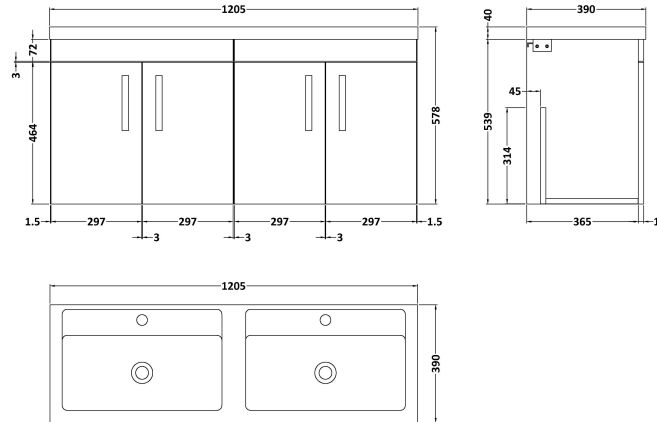

Sales Code: ATH089C

Description: 1200 Wh 4-Door Vanity & Double Basin

Packaging Details

Barcode: 5056211816553

Sales Code: MOC153

Description: 600 Wall Hung 2-Door Basin Unit

Product Dimensions

Height (mm):	540
Width (mm):	600
Depth (mm):	383
Nett Weight (kg):	12.5

Packaging Dimensions

Height (mm):	405
Width (mm):	620
Depth (mm):	560
Gross Weight (kg):	13

Packaging Data

Box Colour:	Brown Cardboard Box
Box Qty:	1
Label Size:	100 x 50
Label Colour:	White Label
Label Qty:	2

Outer Box Dimensions (If Applicable)

Height (mm):	
Width (mm):	
Depth (mm):	
Gross Weight (kg):	
Barcode:	5056211816256

Product Details

Country of Origin:	United Kingdom
Fitting Instruction:	No
Certification:	FSC: Yes CE: N/A
Colour:	Driftwood
Construction Method:	Cam & Wood Dowel
Construction Type:	Rigid
Cabinet Finish:	MFC Textured Woodgrain
Fascia Finish:	MFC Textured Woodgrain
Cabinet Thickness (mm):	18
Fascia Thickness (mm):	18
Drawer Included:	No
Drawer Type:	Not Applicable
No of Shelves:	0
Hinge Type:	95 Degree Clip-On Soft Close
Hinge Included:	Yes, Supplied
Adjustable Legs:	No, Not Required
Fixings Included:	Yes
Handle Style:	Contemporary
Handle Included:	Yes, Supplied
Waste Shroud:	No
Handle Type:	D-Shape

Sales Code: PMB424

Description: Double Polymarble Basin 1205 X 390

Product Dimensions

Height (mm):	390
Width (mm):	1205
Depth (mm):	157
Nett Weight (kg):	18.12

Packaging Dimensions

Height (mm):	100
Width (mm):	1205
Depth (mm):	400
Gross Weight (kg):	18.12