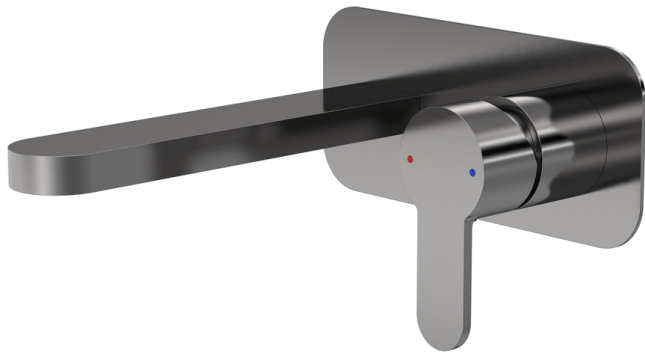

Sales Code: ARV728

Description: Arvan W/M 2Th Basin Mixer With Plate

Product Dimensions

Height (mm):	108
Width (mm):	180
Depth (mm):	193
Length (mm):	
Nett Weight (kg):	1.81

Packaging Dimensions

Height (mm):	115
Width (mm):	205
Depth (mm):	250
Gross Weight (kg):	1.81

Packaging Data

Box Colour:	White Cardboard Box
Box Qty:	1
Label Size:	100 x 50
Label Colour:	White Label
Label Qty:	1

Outer Box Dimensions (If Applicable)

Height (mm):	600
Width (mm):	435
Depth (mm):	265
Length (mm):	
Gross Weight (kg):	
Barcode:	5054642625829

Product Details

Country of Origin:	China
Fitting Instruction:	No
Product Material:	Brass
Control Type:	Manual
Waste Included:	Waste Not Included
Waste Type:	Not Applicable
WRAS Approval: No	Approval No: N/A
Valve/Cartridge Type:	Single Lever Cartridge
Colour/Finish:	Brushed Gun Metal
Mount Type:	Wall
Operating Pressure (bar):	0.2
Flow Rates: (Litres Per Min)	0.1 bar: 2.3 0.5 bar: 6.3 1 bar: 9.2 2 bar: 13.1 3 bar: 16.1
Pipe Size:	1/2"
Pipe Centres:	100