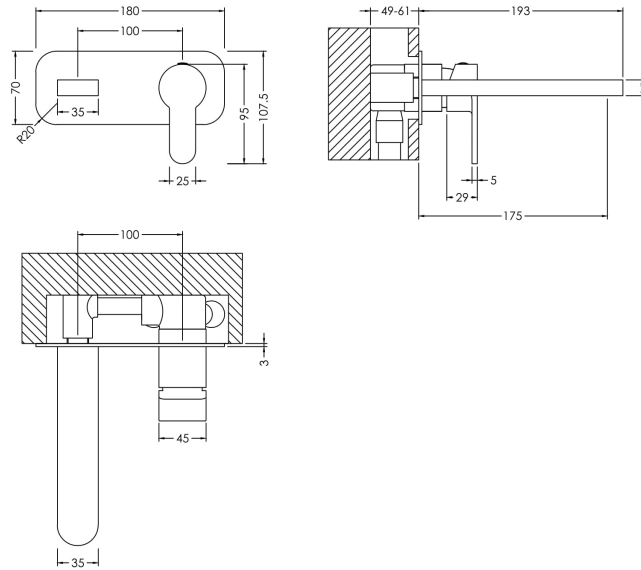

Sales Code: ARV728

Description: Arvan W/M 2Th Basin Mixer With Plate

Product Dimensions

Height (mm):	108
Width (mm):	180
Depth (mm):	193
Length (mm):	
Nett Weight (kg):	1.81

Packaging Dimensions

Height (mm):	115
Width (mm):	205
Depth (mm):	250
Gross Weight (kg):	1.81

Packaging Data

Box Colour:	White Cardboard Box
Box Qty:	1
Label Size:	100 x 50
Label Colour:	White Label
Label Qty:	1

Outer Box Dimensions (If Applicable)

Height (mm):	600
Width (mm):	435
Depth (mm):	265
Length (mm):	
Gross Weight (kg):	
Barcode:	5054642625829

Product Details

Country of Origin:	China
Fitting Instruction:	No
Product Material:	Brass
Control Type:	Manual
Waste Included:	Waste Not Included
Waste Type:	Not Applicable
WRAS Approval: No	Approval No: N/A
Valve/Cartridge Type:	Single Lever Cartridge
Colour/Finish:	Brushed Gun Metal
Mount Type:	Wall
Operating Pressure (bar):	0.2
Flow Rates: (Litres Per Min)	0.1 bar: 2.3 0.5 bar: 6.3 1 bar: 9.2 2 bar: 13.1 3 bar: 16.1
Pipe Size:	1/2"
Pipe Centres:	100